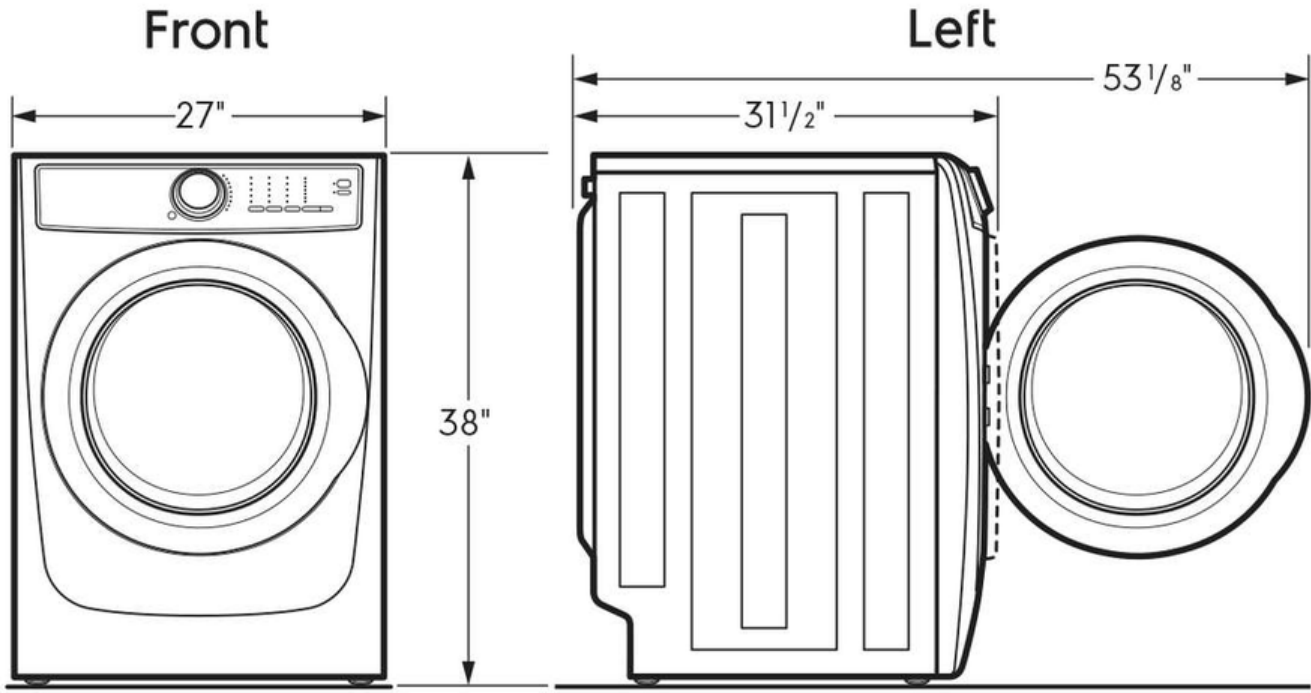

Electrolux

Gas 8.0 Cu. Ft. Front Load Dryer

ELFG7337AW

Version : 07/21

High standards of quality at Electrolux Home Products, Inc. mean we are constantly working to improve our products. We reserve the right to change specifications or discontinue models without notice.

Electrolux Major Appliances, N.A.

USA • 10200 David Taylor Drive • Charlotte, NC 28262 • Charlotte, NC 28262 • 1-877-4electrolux (1-877-435-3287) • electroluxappliances.com

CANADA • 5855 Terry Fox Way • Mississauga, ON L5V 3E4 • 1-800-265-8352 • electroluxappliances.ca