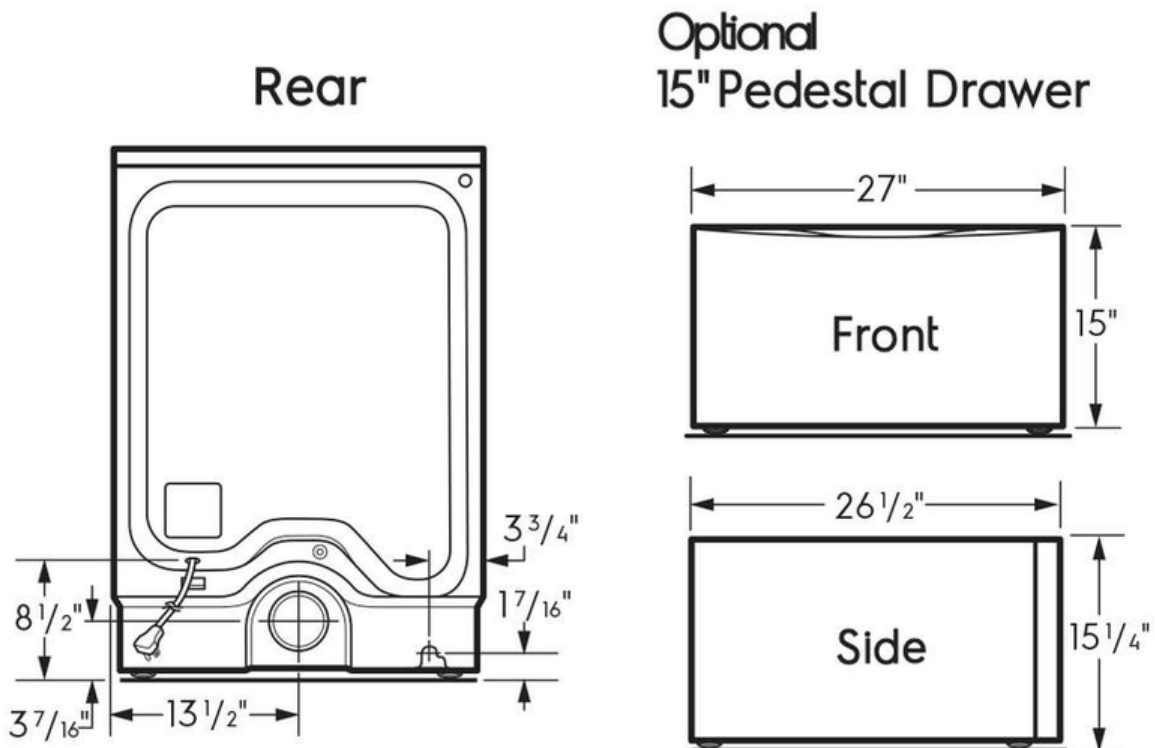

Electrolux

Gas 8.0 Cu. Ft. Front Load Dryer

ELFG7337AW

Version : 07/21

High standards of quality at Electrolux Home Products, Inc. mean we are constantly working to improve our products. We reserve the right to change specifications or discontinue models without notice.

Electrolux Major Appliances, N.A.

USA • 10200 David Taylor Drive • Charlotte, NC 28262 • Charlotte, NC 28262 • 1-877-4electrolux (1-877-435-3287) • electroluxappliances.com

CANADA • 5855 Terry Fox Way • Mississauga, ON L5V 3E4 • 1-800-265-8352 • electroluxappliances.ca