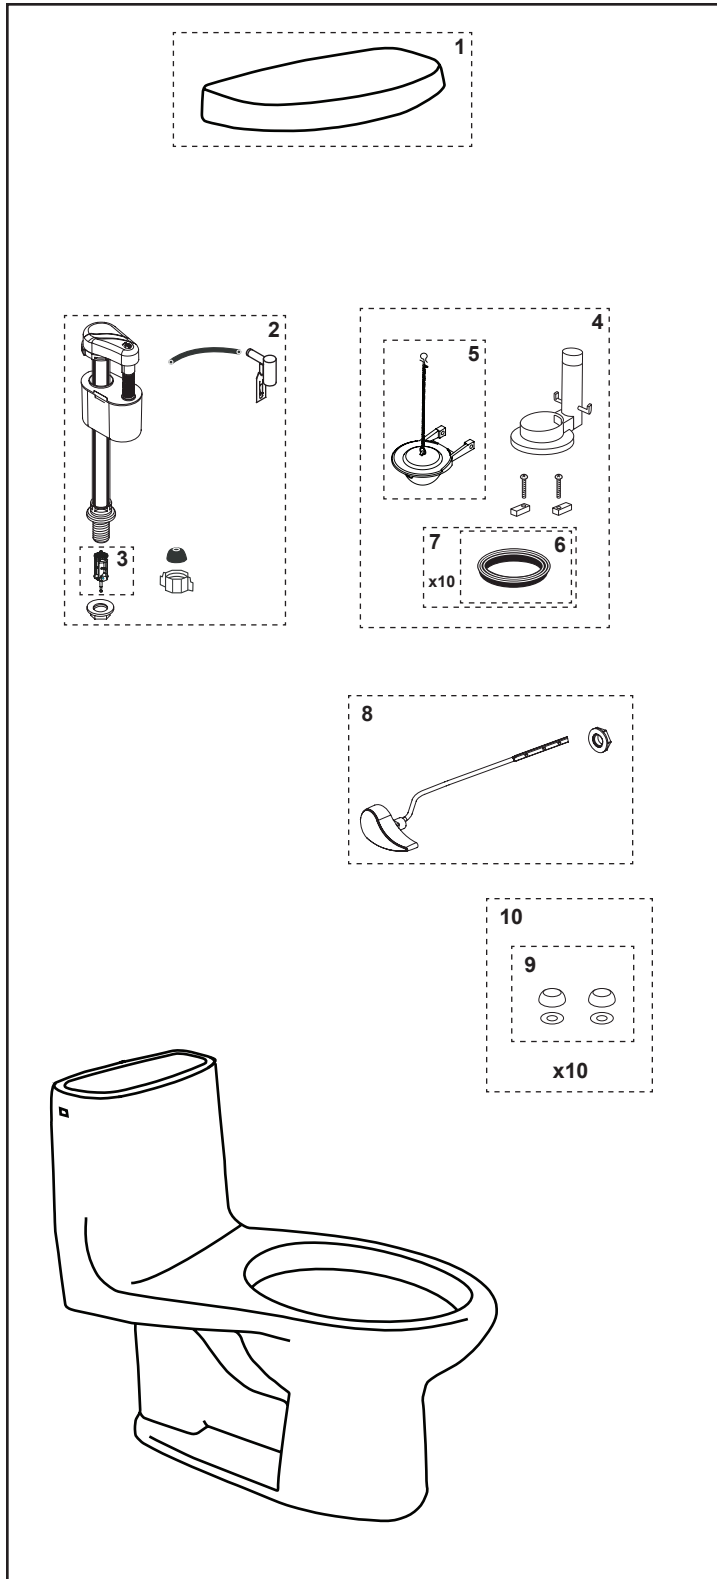

MS604114CEF & MS604114CEFG

MS604114CEF
CST604CEF

MS604114CEFG
CST604CEFG

Ultramax® II 1.28 gpf Toilet, Elongated, Double Cyclone®, Universal Height (including Sanagloss®)

Item	Part	Description
1	TCU604CRE#01 TCU604CRE#03 TCU604CRE#11 TCU604CRE#12 TCU604CRE#51	Tank Lid w/ gasket Tank Lid w/ gasket Tank Lid w/ gasket Tank Lid w/ gasket Tank Lid w/ gasket
2	TSU25A	Fill Valve
3	TSU229	Fill Valve Filter
4	THU013P	Flush Valve
5	THU331S	Flapper w/ Chain
6	9BU002E	Flush Valve Gasket (1piece)
7	THU097	Flush Valve Gasket (10 pieces)
8	THU004#01 THU004#03 THU004#11 THU004#12 THU004#51 THU004#BN THU004#CP THU004#PN	Trip Lever Trip Lever Trip Lever Trip Lever Trip Lever Trip Lever Trip Lever Trip Lever
9	THU098#01 THU098#03 THU098#11 THU098#12 THU098#51	Bolt Cap & Base - Cotton Bolt Cap & Base - Bone Bolt Cap & Base - Colonial White Bolt Cap & Base - Sedona Beige Bolt Cap & Base - Ebony
10	THU044S#01 THU044S#03 THU044S#11 THU044S#12 THU044S#51	Bolt Cap Set - Cotton Bolt Cap Set - Bone Bolt Cap Set - Colonial White Bolt Cap Set - Sedona Beige Bolt Cap Set - Ebony

Product Number Explanation

1-Piece Toilet

(MS) Toilet & Seat Combination
(604) Toilet Model
(114) Seat Model
(C) Double Cyclone
(E) 1.28gpf / 4.8Lpf
(F) Universal Height
(G) Sanagloss

Colors & Finishes

(#01) Cotton
(#03) Bone
(#11) Colonial White
(#12) Sedona Beige
(#51) Ebony

(#BN) Brushed Nickel
(#CP) Chrome Plated
(#PN) Polished Nickel

Actual Product may vary slightly from illustration