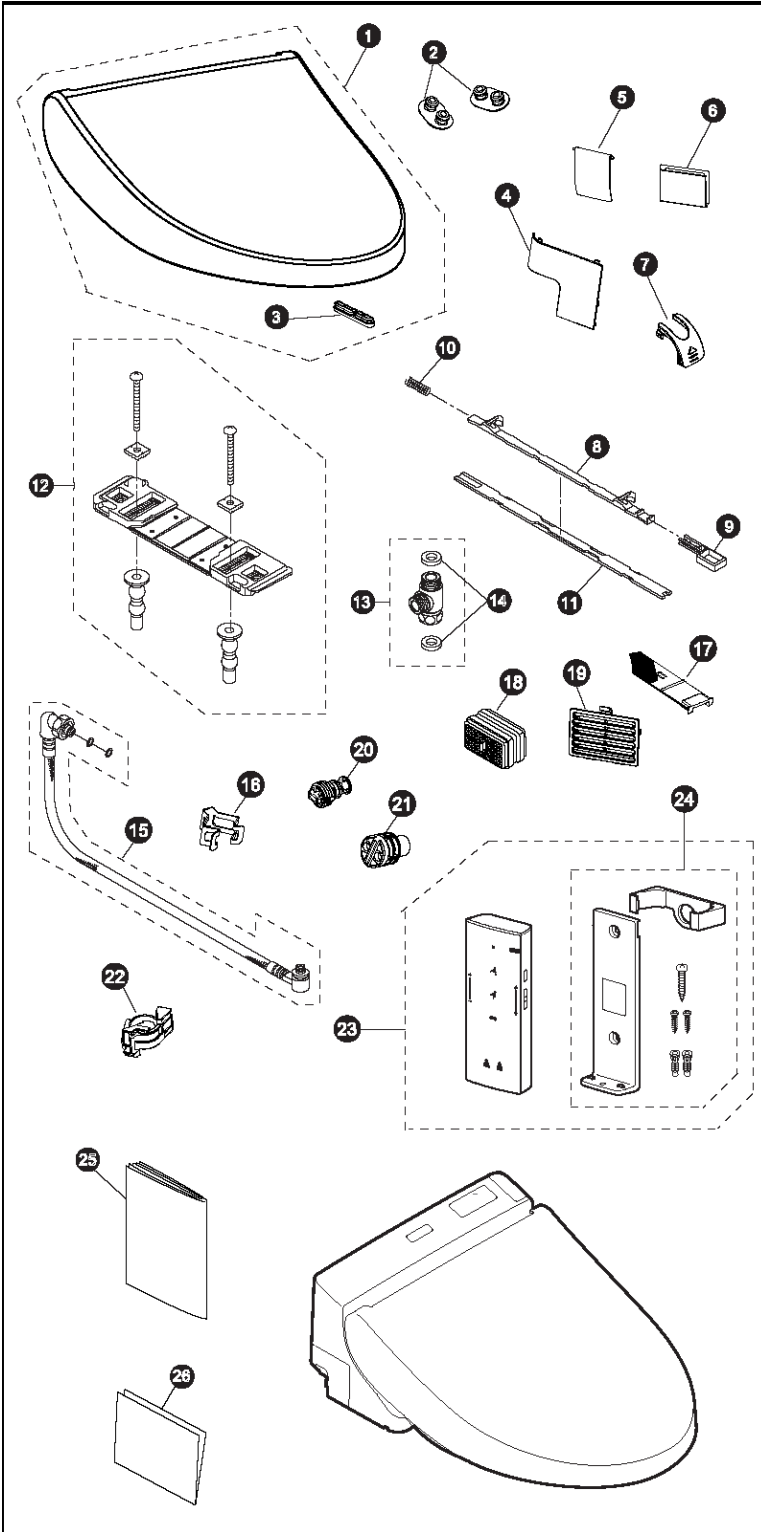

# SW2043 & SW2044

SW2043 Round  
SW2044 Elongated

Washlet® C200

Items	Parts	Description
1	THU9804#01	Lid Assembly (Elongated) - Cotton
	THU9804#12	Lid Assembly (Elongated) - Sedona Beige
	THU9805#01	Lid Assembly (Round) - Cotton
	THU9805#12	Lid Assembly (Round) - Sedona Beige
2	THU9337	Seat Bumpers
3	THU9806	Lid Bumper
4	THU9813#01	Drain Plug Cover - Cotton
	THU9813#12	Drain Plug Cover - Sedona Beige
5	THU9810	Wand Door
6	THU9811	Dryer Door
7	THU9816	Flush Connection Cover
8	THU9363	Lever
9	THU9848	Lever Button
10	THU9480	Lever Spring
11	THU9847	Lever Cover
12	THU9492	Base Plate Assembly
13	THU9339	Junction Valve
14	THU9340	Junction Valve Washers
15	THU9831	Water Supply Hose
16	THU9484	Quick Connection Clip
17	THU9619	Deodorizer Air Filter
18	THU9476	Deodorizer Cartridge
19	THU9814	Deodorizer Louver
20	THU9833	Water Strainer
21	THU9341	Drain Plug
22	THU9846	Water Supply Connection Cover
23	THU9851	Remote Control Assembly
24	THU9853	Remote Control Hanger Assembly
25	THU9854	Instruction Manual
26	THU9856	Installation Manual

### Product Number Explanations

**Washlet® Seat**

(SW) Washlet®  
(2043) Round Model  
(2044) Elongated Model

**Colors**

(#01) Cotton  
(#12) Sedona Beige

Actual Product may vary slightly from illustration.