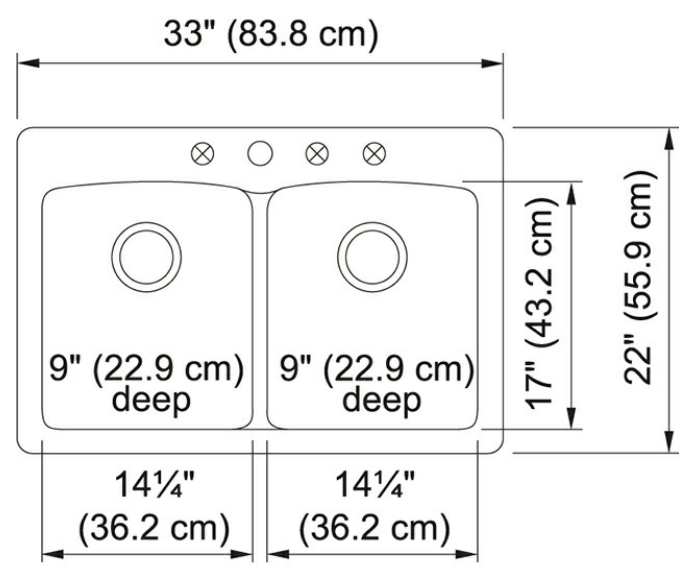

Product Picture

Technical Drawing

Product Dimensions

Length overall	33"
Width overall	22"
Length of large bowl	14 1/4"
Width of large bowl	17"
Depth of large bowl	9"
Length of small bowl	14 1/4"
Width of small bowl	17"
Depth of small bowl	9"
Minimum Cabinet Size	36"

General Information

Type of Material	Granite
Number of Bowls	2
Faucet Hole	4 pre-scored
Installation Clips	Yes
Cut-Out Template	Yes

Article Numbers

FUN#	114.0637.896
US Part Number	EDSG33229-1