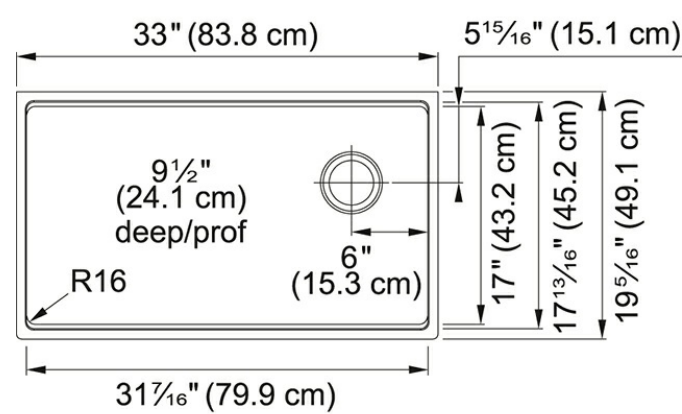

Technical Drawing