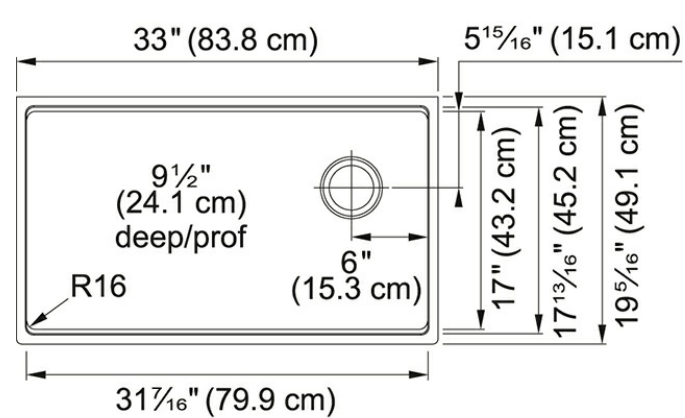

Technical Drawing