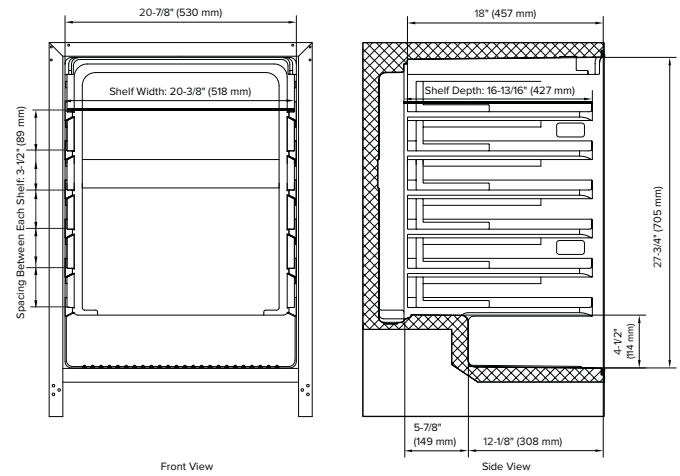

## Exterior Dimensions

## Interior Dimensions

## Specifications

Model#	AWC242SZ
Wine Bottle Capacity (750 ml)	53
Product Depth	23-7/16"
Product Depth with Handle	25-1/4"
Product Height	34-1/8"
Product Width	23-13/16"
Product Weight	119 lbs.
Refrigerant Type	R600a
Temperature Range	40°F - 65°F
Power Cord Length	6'
Amps	1.5
Electric Supply	115 VAC, 60 Hz

## Cutout dimensions

Note: Dimensions in parentheses are in millimeters. Specifications are subject to change without notice. Visit [Avallon.com](http://Avallon.com) for the latest information.