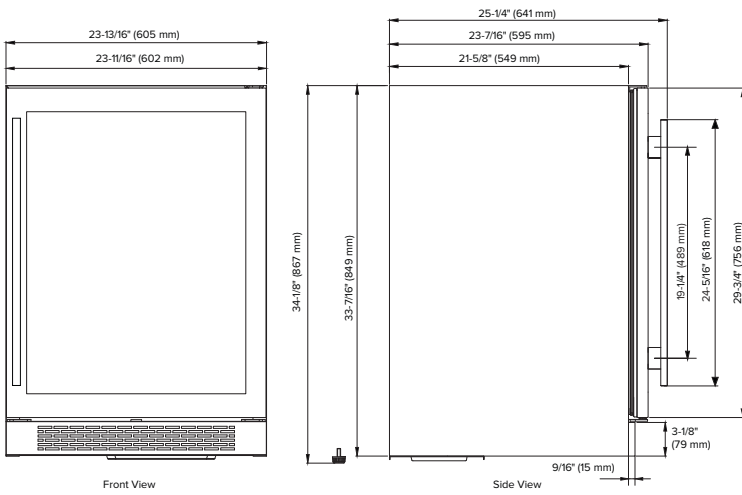

## Exterior Dimensions

## Interior Dimensions

## Specifications

Model#	AWC242SZ
Wine Bottle Capacity (750 ml)	53
Product Depth	23-7/16"
Product Depth with Handle	25-1/4"
Product Height	34-1/8"
Product Width	23-13/16"
Product Weight	119 lbs.
Refrigerant Type	R600a
Temperature Range	40°F - 65°F
Power Cord Length	6'
Amps	1.5
Electric Supply	115 VAC, 60 Hz

## Cutout dimensions

Note: Dimensions in parentheses are in millimeters. Specifications are subject to change without notice. Visit [Avallon.com](http://Avallon.com) for the latest information.