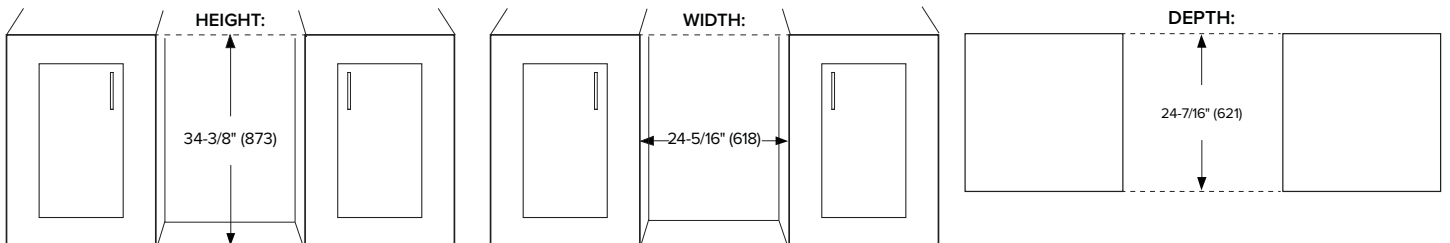

## Exterior Dimensions

## Interior Dimensions

## Specifications

Model#	AWC242SZ
Wine Bottle Capacity (750 ml)	53
Product Depth	23-7/16"
Product Depth with Handle	25-1/4"
Product Height	34-1/8"
Product Width	23-13/16"
Product Weight	119 lbs.
Refrigerant Type	R600a
Temperature Range	40°F - 65°F
Power Cord Length	6'
Amps	1.5
Electric Supply	115 VAC, 60 Hz

## Cutout dimensions

Note: Dimensions in parentheses are in millimeters. Specifications are subject to change without notice. Visit [Avallon.com](http://Avallon.com) for the latest information.