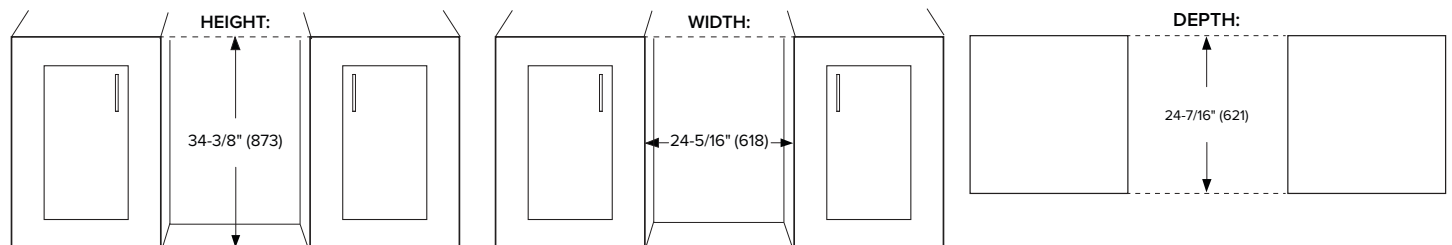

Accessories

Model	Description	Finish
PCWRFILTER	Replacement Carbon Filter	Gray

Exterior Dimensions

Interior Dimensions

Door Swing

Specifications

Model#	ABR242SG
Can Capacity (12 oz.)	140
Capacity (Volume)	5.65 cu ft
Product Depth	23-7/16"
Product Depth with Handle	25-1/4"
Product Height	34-1/8"
Product Width	23-13/16"
Product Weight	112 lbs.
Refrigerant Type	R600a
Temperature Range	34°F - 65°F
Power Cord Length	6'
Amps	1.5
Electric Supply	115 VAC, 60 Hz

Cutout dimensions

Note: Dimensions in parentheses are in millimeters. Specifications are subject to change without notice. Visit Avallon.com for the latest information.