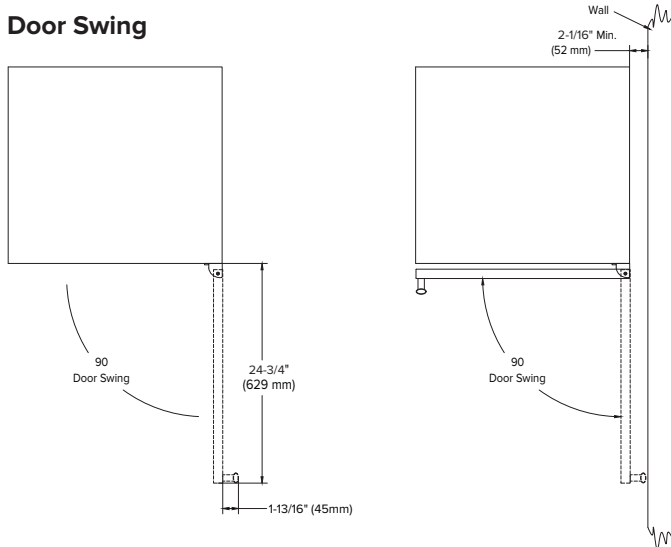

BEVERAGE REFRIGERATOR

24-Inch Single Zone Undercounter Beverage Refrigerator, Stainless Steel Door

Features

- 140-can capacity built-in low temp beverage refrigerator
- White, blue and amber interior LED lighting options
- Seamless, stainless steel trimmed glass door
- UV resistant glass door with low-e, double-panes and argon gas between the two panes
- Touch panel with digital controls
- Clear tempered glass shelves
- Added security with a door lock
- Sabbath mode

Accessories

Model	Description	Finish
PCWRFILTER	Replacement Carbon Filter	Gray

Exterior Dimensions

Interior Dimensions

Door Swing

Specifications

Model#	ABR242SG
Can Capacity (12 oz.)	140
Capacity (Volume)	5.65 cu ft
Product Depth	23-7/16"
Product Depth with Handle	25-1/4"
Product Height	34-1/8"
Product Width	23-13/16"
Product Weight	112 lbs.
Refrigerant Type	R600a
Temperature Range	34°F - 65°F
Power Cord Length	6'
Amps	1.5
Electric Supply	115 VAC, 60 Hz

Cutout dimensions

Note: Dimensions in parentheses are in millimeters. Specifications are subject to change without notice. Visit Avallon.com for the latest information.