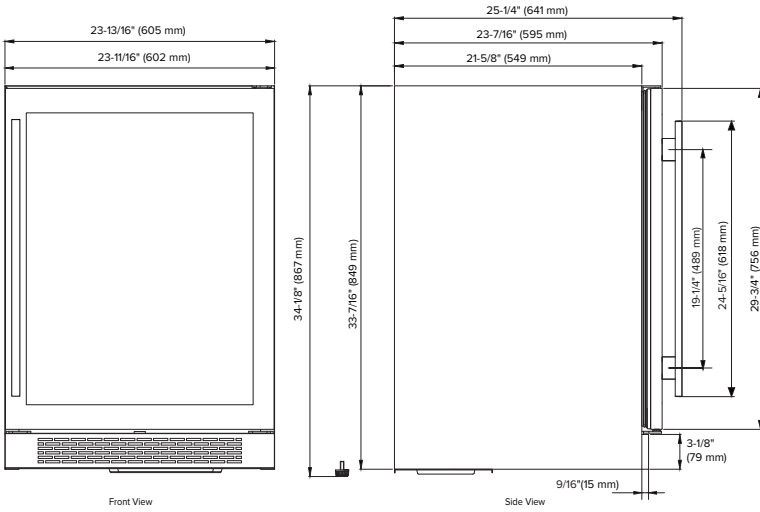

BEVERAGE REFRIGERATOR

24-Inch Single Zone Undercounter Beverage Refrigerator, Stainless Steel Door

Features

- 140-can capacity built-in low temp beverage refrigerator
- White, blue and amber interior LED lighting options
- Seamless, stainless steel trimmed glass door
- UV resistant glass door with low-e, double-panes and argon gas between the two panes
- Touch panel with digital controls
- Clear tempered glass shelves
- Added security with a door lock
- Sabbath mode

Accessories

Model	Description	Finish
PCWRFILTER	Replacement Carbon Filter	Gray

Exterior Dimensions

Interior Dimensions

Door Swing

Specifications

Model#	ABR242SG
Can Capacity (12 oz.)	140
Capacity (Volume)	5.65 cu ft
Product Depth	23-7/16"
Product Depth with Handle	25-1/4"
Product Height	34-1/8"
Product Width	23-13/16"
Product Weight	112 lbs.
Refrigerant Type	R600a
Temperature Range	34°F - 65°F
Power Cord Length	6'
Amps	1.5
Electric Supply	115 VAC, 60 Hz

Cutout dimensions

Note: Dimensions in parentheses are in millimeters. Specifications are subject to change without notice. Visit Avallon.com for the latest information.