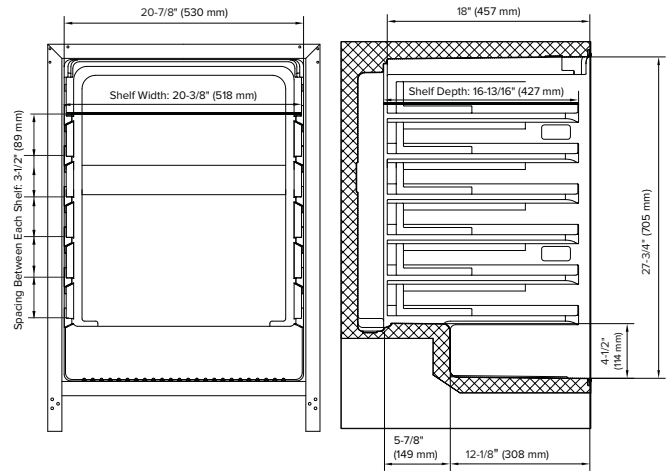

BEVERAGE REFRIGERATOR

24-Inch Single Zone Undercounter Beverage Refrigerator, Stainless Steel Door

Features

- 140-can capacity built-in low temp beverage refrigerator
- White, blue and amber interior LED lighting options
- Seamless, stainless steel trimmed glass door
- UV resistant glass door with low-e, double-panes and argon gas between the two panes
- Touch panel with digital controls
- Clear tempered glass shelves
- Added security with a door lock
- Sabbath mode

Accessories

Model	Description	Finish
PCWRFILTER	Replacement Carbon Filter	Gray

Exterior Dimensions

Interior Dimensions

Door Swing

Specifications

Model#	ABR242SG
Can Capacity (12 oz.)	140
Capacity (Volume)	5.65 cu ft
Product Depth	23-7/16"
Product Depth with Handle	25-1/4"
Product Height	34-1/8"
Product Width	23-13/16"
Product Weight	112 lbs.
Refrigerant Type	R600a
Temperature Range	34°F - 65°F
Power Cord Length	6'
Amps	1.5
Electric Supply	115 VAC, 60 Hz

Cutout dimensions

Note: Dimensions in parentheses are in millimeters. Specifications are subject to change without notice. Visit Avallon.com for the latest information.