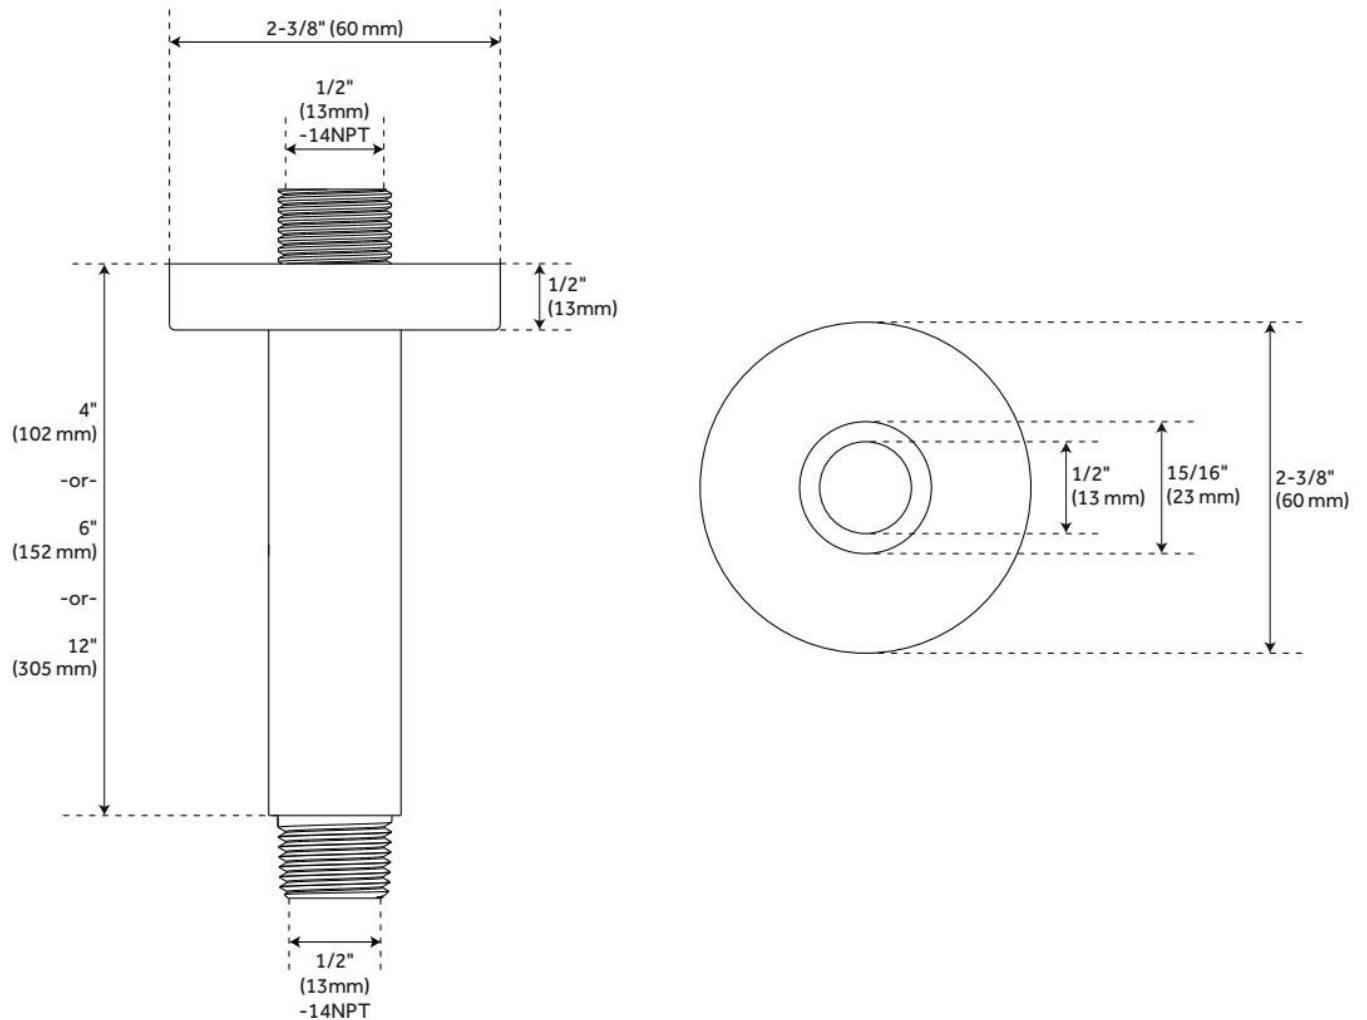

# ROUND CEILING-MOUNT SHOWER ARM

SKU: 948958

Code: SHRSC120, SHRSC40, SHRSC60

## FEATURES

Material: Brass

Connection Type: 1/2" NPT

LISTED ID: SHRSC120xy, SHRSC40xy

# ROUND CEILING-MOUNT SHOWER ARM

SKU: 948958

Code: SHRSC120, SHRSC40, SHRSC60

REVISED 5/24/2024