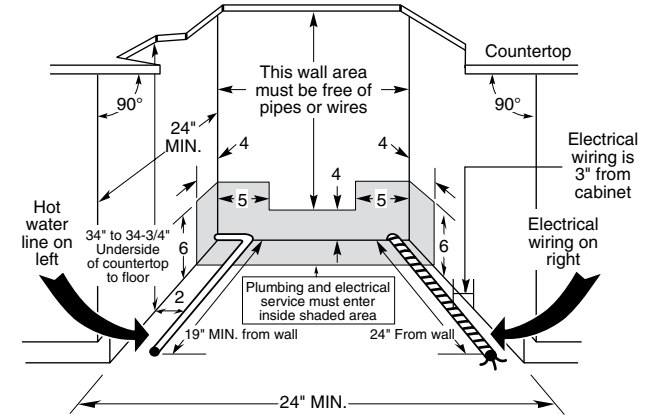

HOTPOINT®

HDA2100H – Hotpoint Built-In Dishwasher

Dishwasher Dimensions (in inches)

When using GPF325
1/4" custom dishwasher
door and access panel kit.

When using GPF375
3/4" custom dishwasher
door and access panel kit.

Kit	A	B	C	Panel Thickness
GPF325	18-7/8"	23-9/16"	3-11/16"	1/4"
GPF375	18-15/16"	23-5/8"	4-1/4" to 3-3/4"	3/4"

* Bottom of panel must be notched 1-1/2" x 1/2" to clear across panel
** Adjustment required to match adjacent cabinet fronts due to leveling leg adjustment, 4" nominal

Note: Dishwasher must not be installed more than 10 feet from sink for proper drainage. All plumbing and electrical work must be in accordance with local codes. Dishwasher includes drain hose and leveling legs.

For use on adequately wired 120-volt, 15-amp circuit having 2-wire service with a separate ground wire. This appliance must be grounded for safe operation.

Specification Created 3/14

450160

As an ENERGY STAR® partner, GE has determined that this product meets the ENERGY STAR guidelines for energy efficiency.