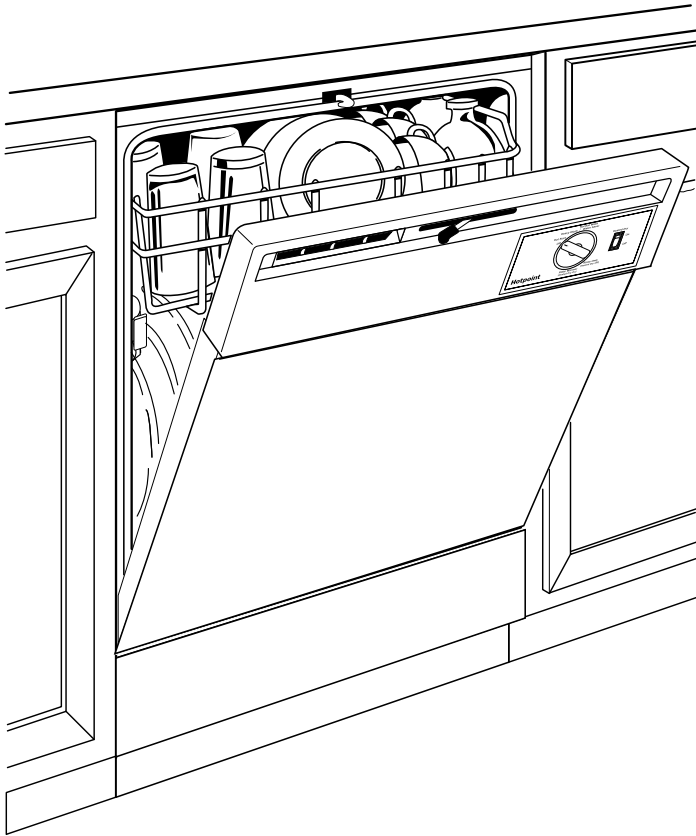

Note: Dishwasher must not be installed more than 10 feet from sink for proper drainage. All plumbing and electrical work must be in accordance with local codes. Dishwasher includes drain hose and leveling legs.

Listed by Underwriters Laboratories

HOTPOINT®

HDA2100H – Hotpoint Built-In Dishwasher

Features and Benefits

- Piranha™ hard food disposer - Grinds food into small particles that are washed away
- Hot Start option - Provides optimal water temperature for dependable performance
- 64 dBA - motor runs quietly to keep kitchen peaceful
- Water saver cycle - Great for quickly washing loads of everyday dishes or a quick load of glasses
- Heavy wash cycle - great for heavily soiled dishes and cookware
- 5 cycles/2 options - Allows you to select the combination that best cleans your dishes
- Up to 12-place setting capacity racking - Provides flexibility to wash a variety of dishes at once
- Model HDA2100HWW – White on white
- Model HDA2100HBB – Black on black
- Model HDA2100HCC – Bisque on bisque