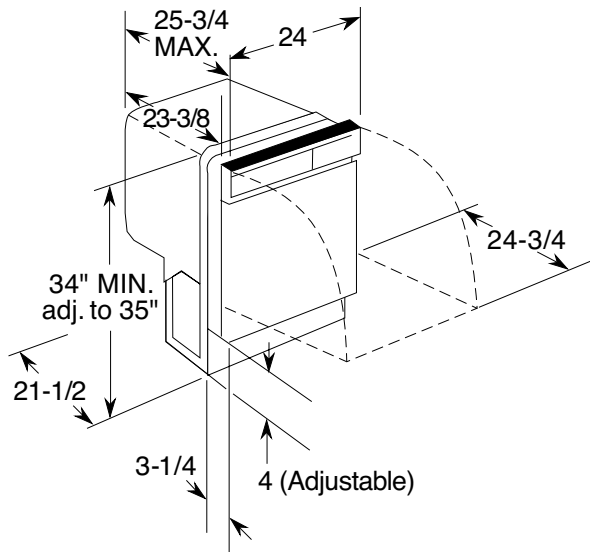

HOTPOINT®

HDA2100H – Hotpoint Built-In Dishwasher

Dishwasher Dimensions (in inches)

When using GPF325
1/4" custom dishwasher
door and access panel kit.

When using GPF375
3/4" custom dishwasher
door and access panel kit.

Kit	A	B	C	Panel Thickness
GPF325	18-7/8"	23-9/16"	3-11/16"	1/4"
GPF375	18-15/16"	23-5/8"	4-1/4" to 3-3/4"	3/4"

* Bottom of panel must be notched 1-1/2" x 1/2" to clear across panel
** Adjustment required to match adjacent cabinet fronts due to leveling leg adjustment, 4" nominal

Note: Dishwasher must not be installed more than 10 feet from sink for proper drainage. All plumbing and electrical work must be in accordance with local codes. Dishwasher includes drain hose and leveling legs.