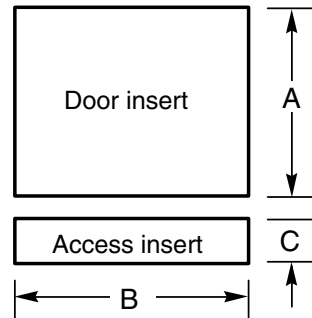

HOTPOINT®

HDA2100H – Hotpoint Built-In Dishwasher

Dishwasher Dimensions (in inches)

When using GPF325
1/4" custom dishwasher
door and access panel kit.

When using GPF375
3/4" custom dishwasher
door and access panel kit.

Kit	A	B	C	Panel Thickness
GPF325	18-7/8"	23-9/16"	3-11/16"	1/4"
GPF375	18-15/16"	23-5/8"	4-1/4" to 3-3/4"	3/4"

* Bottom of panel must be notched 1-1/2" x 1/2" to clear across panel
** Adjustment required to match adjacent cabinet fronts due to leveling leg adjustment, 4" nominal