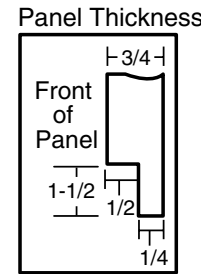

HOTPOINT®

HDA2100H – Hotpoint Built-In Dishwasher

Dishwasher Dimensions (in inches)

When using GPF325
1/4" custom dishwasher
door and access panel kit.

When using GPF375
3/4" custom dishwasher
door and access panel kit.

Kit	A	B	C	Panel Thickness
GPF325	18-7/8"	23-9/16"	3-11/16"	1/4"
GPF375	18-15/16"	23-5/8"	4-1/4" to 3-3/4"	3/4"

* Bottom of panel must be notched 1-1/2" x 1/2" to clear across panel
** Adjustment required to match adjacent cabinet fronts due to leveling leg adjustment, 4" nominal