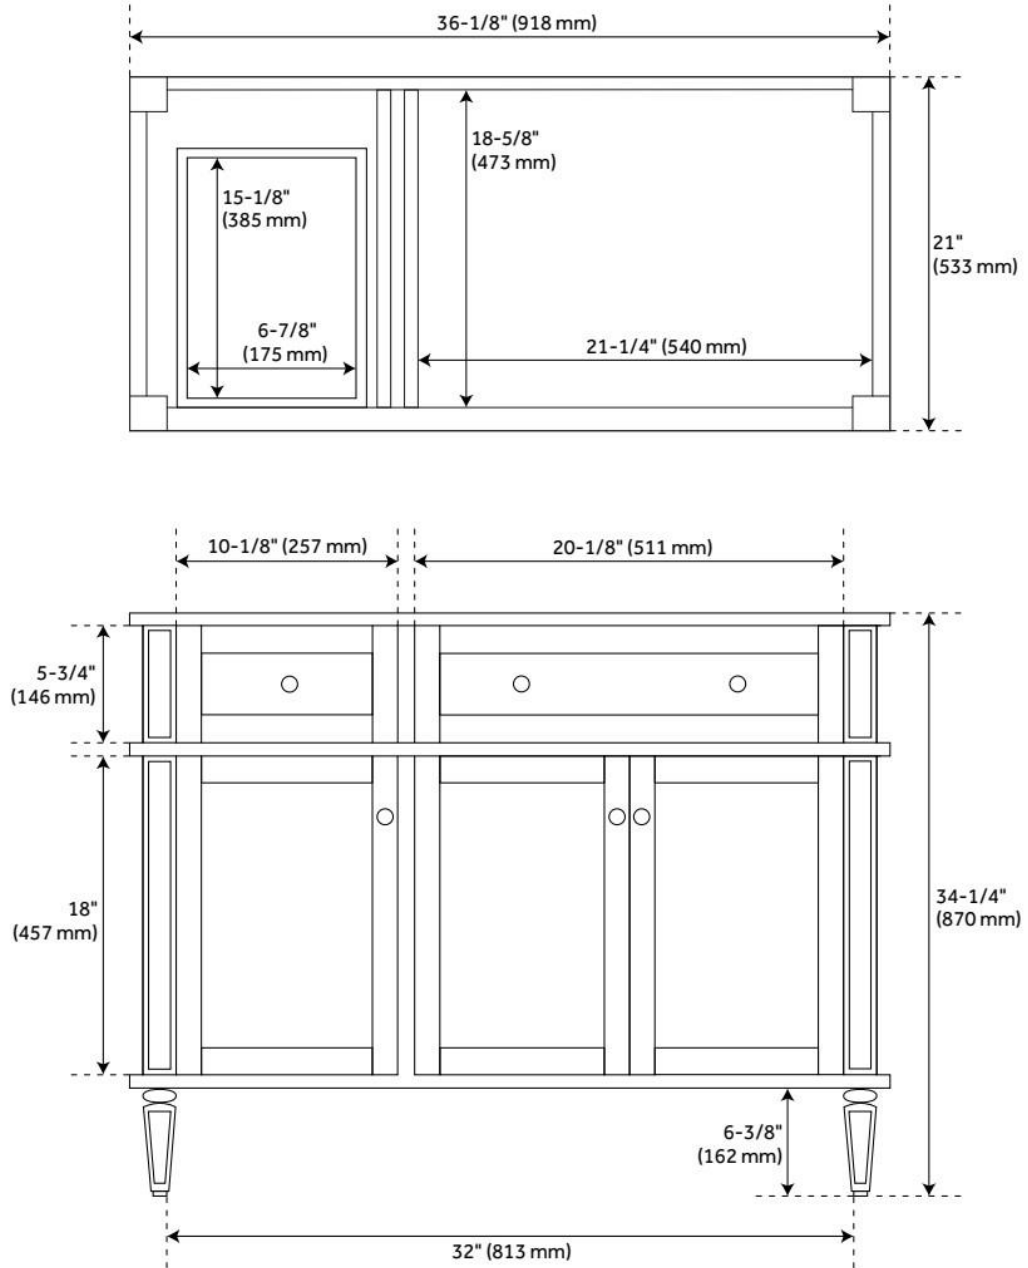

36" ELMDALE VANITY FOR UNDERMOUNT SINK - ANTIQUE BROWN

SKU: 951615-UM

Code: SH464766, SH464764, SH464765, SH464769

FEATURES

Material: Mahogany
Product Finish: Antique Brown
Number of Doors: 3
Number of Drawers: 3
Dovetail Drawers: Yes
Adjustable Shelves: Yes
Hardware Finish: Antique Brass
Built-In Adjusters: Yes

ASME A112.19.2/CSA B45.1, Massachusetts Accepted, LISTED ID: 506895

ADDITIONAL FEATURES

- Includes a matching backsplash and a white porcelain sink.
- Granite is A-grade. Polished Carrara Marble is sourced from Italy.
- Each stone top is carved from a single piece of stone and will feature natural variations.
- See Installation Instructions for directions to attach the vanity top and sink.
- All dimensions are ($\pm 1/2"$).
- [Wood finish samples available.](#)

REVISED 8/1/2024

36" ELMDALE VANITY FOR UNDERMOUNT SINK - ANTIQUE BROWN

SKU: 951615-UM

Code: SH464766, SH464764, SH464765, SH464769

REVISED 8/1/2024