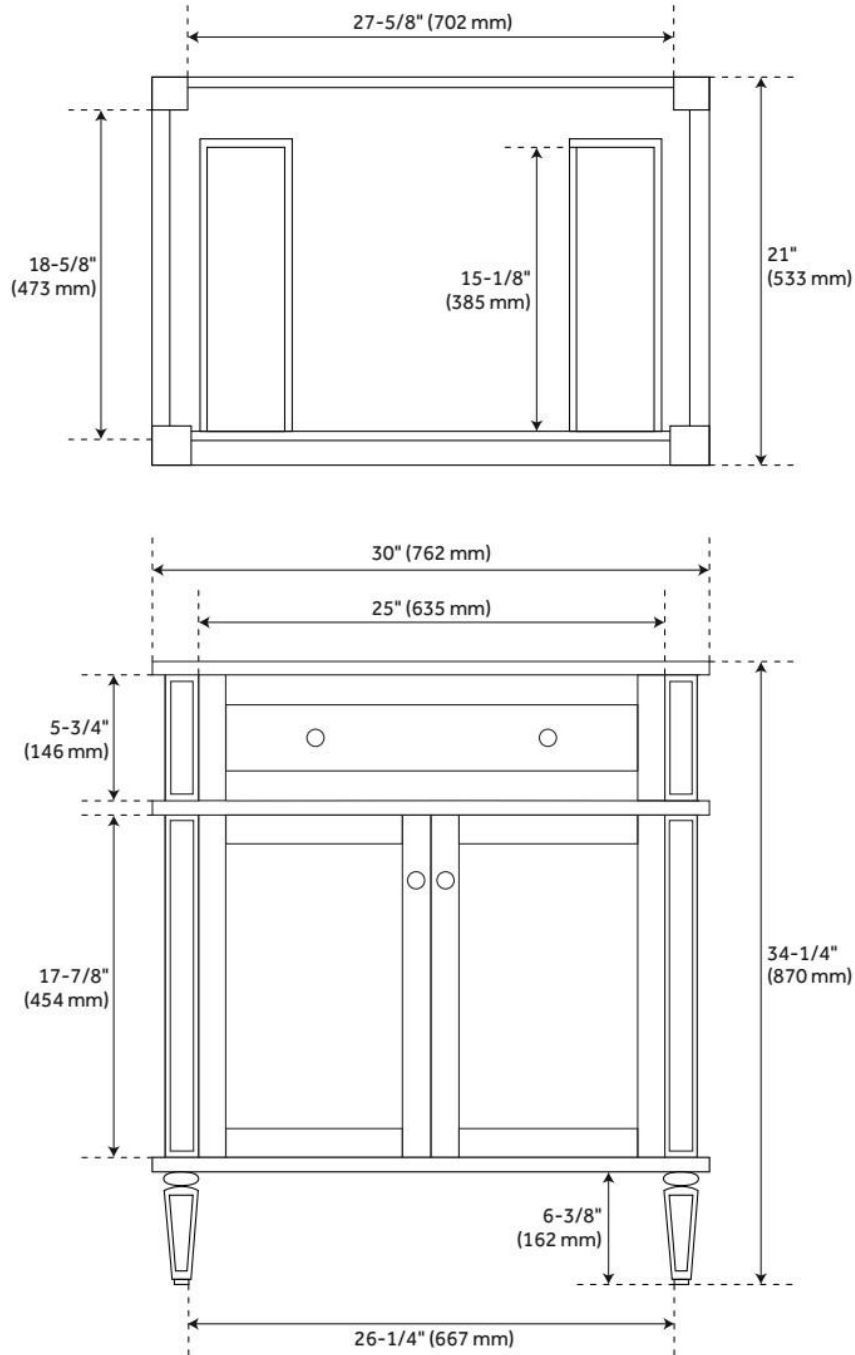

30" ELMDALE VANITY FOR RECTANGULAR UNDERMOUNT SINK - WHITE

SKU: 951595-RUMB

Code: SH466374, SH466373, SH464611, SH464615, SH464610, SH464614, SH464609, SH464613, SH464606, SH464607, SH464608, SH464616, SH464612, SH464605, SH464617

FEATURES

Material: Mahogany
Product Finish: White
Number of Doors: 2
Number of Drawers: 2
Dovetail Drawers: Yes
Hardware Finish: Polished Nickel
Built-In Adjusters: Yes

LISTED ID: 506897

ADDITIONAL FEATURES

- Includes a matching backsplash and a white porcelain sink.
- Granite is A-grade. Polished Carrara Marble is sourced from Italy.
- Each stone top is carved from a single piece of stone and will feature natural variations.
- See Installation Instructions for directions to attach the vanity top and sink.
- While the 30" cabinet has adjustable shelves, they are not removeable due to interference from the top and bottom drawers.
- All dimensions are ($\pm 1/2"$).
- [Wood finish samples available.](#)

REVISED 8/7/2024

30" ELMDALE VANITY FOR RECTANGULAR UNDERMOUNT SINK - WHITE

SKU: 951595-RUMB

Code: SH466374, SH466373, SH464611, SH464615, SH464610, SH464614, SH464609, SH464613, SH464606, SH464607, SH464608, SH464616, SH464612, SH464605, SH464617