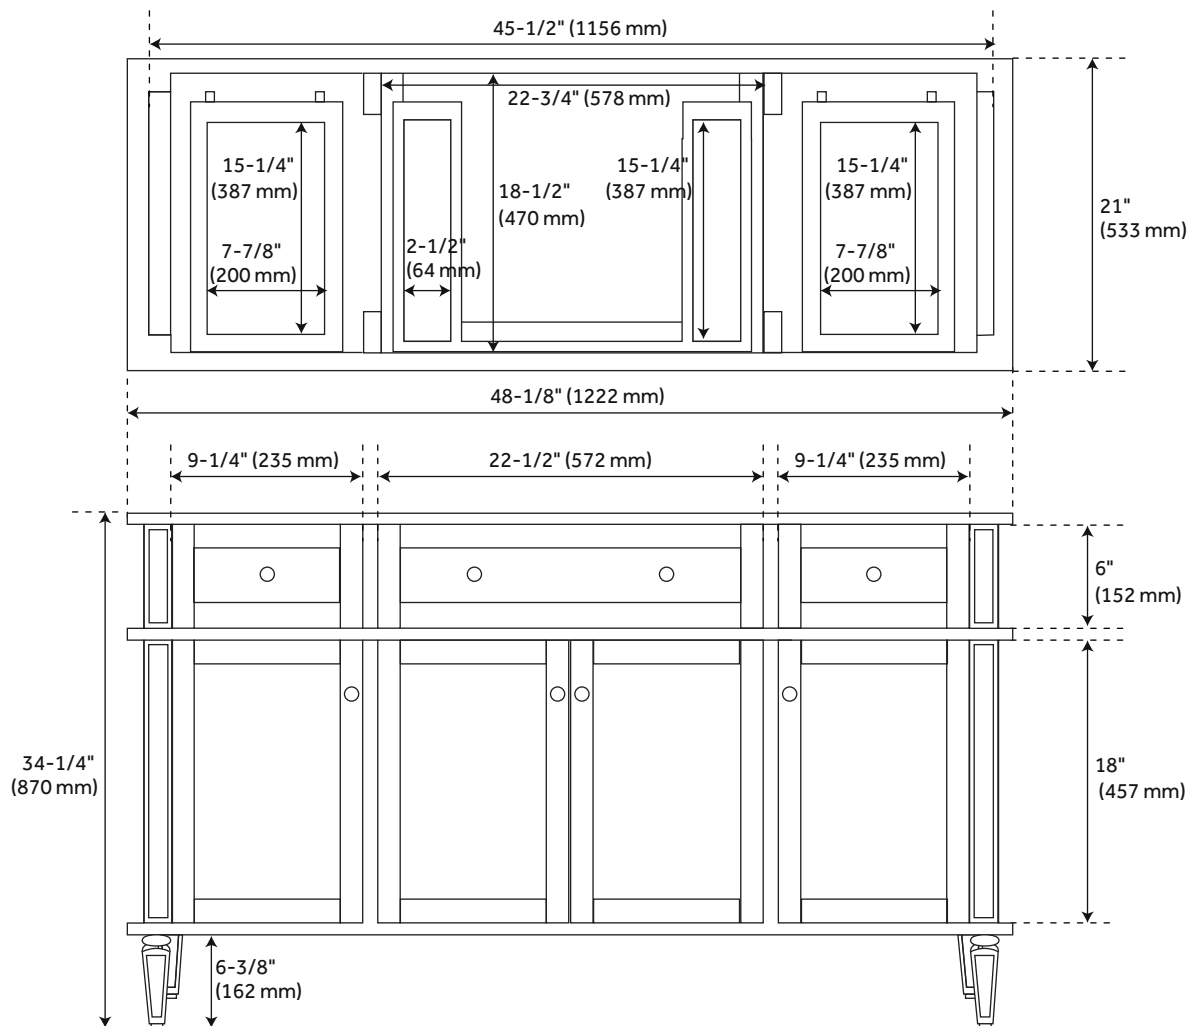

48" ELMDALE

VANITY

SKU: 454006, 454066, 454070

FEATURES

Material: Mahogany
Installation Type: Freestanding
Number Of Basins: 1
Number Of Doors: 4
Number Of Drawers: 6
Features: Matching Mirror, Soft-close Hinges
Assembly Required: No
Built-in Adjusters: Yes
Dovetail Drawers: Yes
Faucet Included: No

CONTENTS

VANITYPAGE 2

REVISED 02/03/2021

48" ELMDALE

VANITY

SKU: 454006, 454066, 454070

FEATURES

Width: 48-1/8"
Depth: 21"
Height: 34-1/4"
Rough-in: 21"

PRODUCT IMAGE

All dimensions and specifications are nominal and may vary. Use actual products for accuracy in critical situations.

PAGE 2