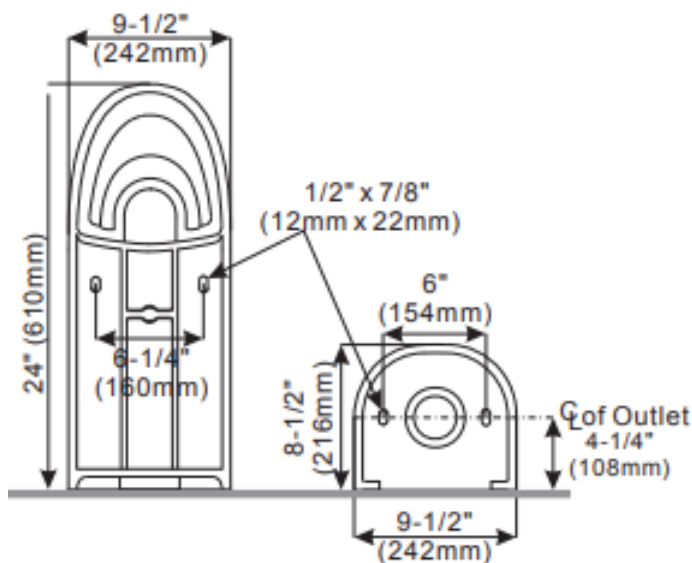

Two-Piece Floor Mounted Toilet with Rear Outlet

Product Features

- 1.28 GPF
- Gravity-fed Siphon Jet Flush
- Vitreous China
- 17" Floor Mount, Rear Outlet Elongated ADA Bowl
- Rough-in: 4-1/2"
- Flush Valve: 3"
- Trapway: 2" Fully Glazed
- Water Spot: 7" x 6-5/8"
- Front Mounted Chrome Trip Lever
- Sanitary bar on bowl for easy cleaning
- Quick connect, two-bolt tank-to-bowl installation

Available Colors: White (WH)

Tank

PF1912WH 12" Rough-in

PF1912RWH 12" Rough-in Right Hand Tank

Bowl

PF1906WH Elongated ADA, Floor mounted, Back-outlet Bowl - 17"

This product comes complete with installation, operating, care and maintenance instructions. All PROFLO fixtures carry a lifetime limited warranty on the vitreous china and a 5-year limited warranty on the fittings. Visit ferguson.com for detailed warranty information.

Two-Piece Floor Mounted Toilet with Rear Outlet

Bowl Footprint Dimensions

Note: All dimensions and specifications are nominal and may vary: Dimensions of 8" and greater have a tolerance of +3%. Dimensions less than 8" have a tolerance of +5%.