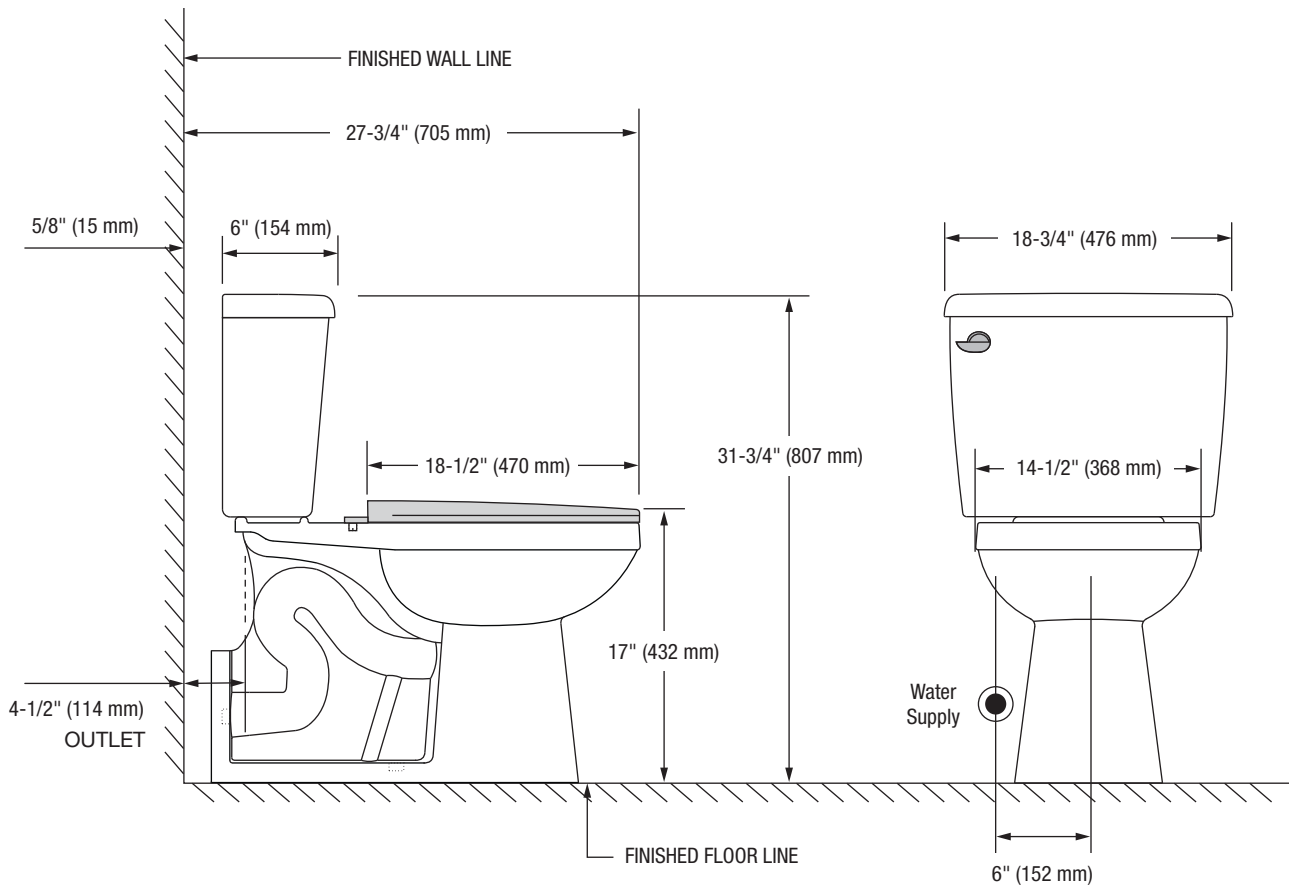

Two-Piece Floor Mounted Toilet with Rear Outlet

Product Features

- 1.28 GPF
- Gravity-fed Siphon Jet Flush
- Vitreous China
- 17" Floor Mount, Rear Outlet Elongated ADA Bowl
- Rough-in: 4-1/2"
- Flush Valve: 3"
- Trapway: 2" Fully Glazed
- Water Spot: 7" x 6-5/8"
- Front Mounted Chrome Trip Lever
- Sanitary bar on bowl for easy cleaning
- Quick connect, two-bolt tank-to-bowl installation

Available Colors: White (WH)

Tank

PF1912WH 12" Rough-in

PF1912RWH 12" Rough-in Right Hand Tank

Bowl

PF1906WH Elongated ADA, Floor mounted, Back-outlet Bowl - 17"

This product comes complete with installation, operating, care and maintenance instructions. All PROFLO fixtures carry a lifetime limited warranty on the vitreous china and a 5-year limited warranty on the fittings. Visit ferguson.com for detailed warranty information.

Two-Piece Floor Mounted Toilet with Rear Outlet

Bowl Footprint Dimensions

Note: All dimensions and specifications are nominal and may vary: Dimensions of 8" and greater have a tolerance of +3%. Dimensions less than 8" have a tolerance of +5%.