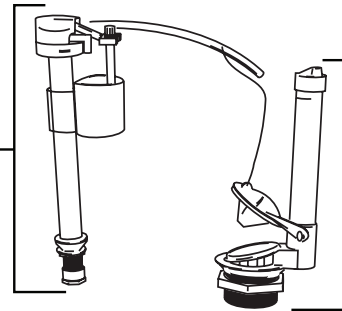

Parts Breakdown

PF1912WH

**Floor-Mounted
Back-Outlet Toilet**

PF1912WH

Shown with PF1906WH floor-mounted,
back-outlet elongated bowl

PF1710LIDWH
12" lid - white

Fill valve assembly
PF9412FLPK

Fill valve assembly
PF9412FVP

PF9412FRP
Flapper only

Bolt cap and washer
PFBC43

PF140990PK
Chrome

Tank-to-bowl
gasket and bolts
PF9412TGPK