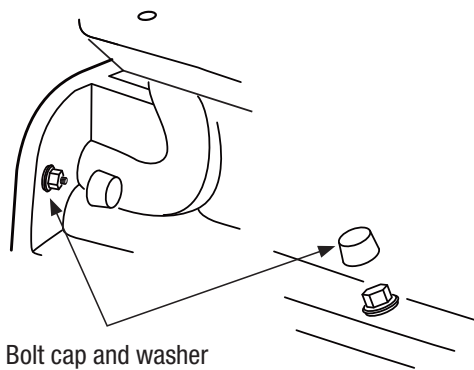

Parts Breakdown

PF1912WH

**Floor-Mounted
Back-Outlet Toilet**

PF1912WH

Shown with PF1906WH floor-mounted,
back-outlet elongated bowl

PF1710LIDWH
12" lid - white

Fill valve assembly
PF9412FLPK

Fill valve assembly
PF9412FVP

PF9412FRP
Flapper only

Bolt cap and washer
PFBC43

PF140990PK
Chrome

Tank-to-bowl
gasket and bolts
PF9412TGPK