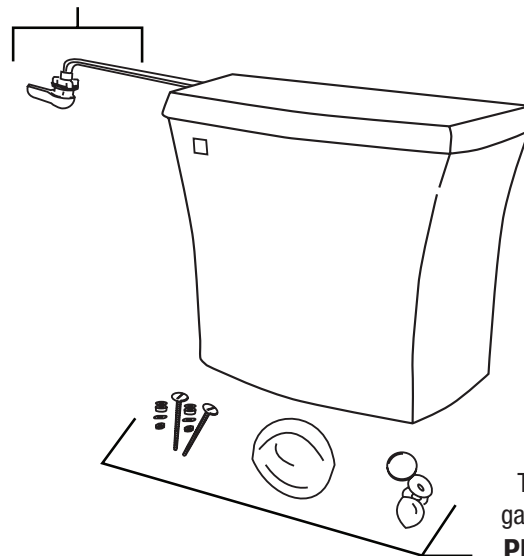

Parts Breakdown

PF1912WH

**Floor-Mounted
Back-Outlet Toilet**

PF1912WH

Shown with PF1906WH floor-mounted,
back-outlet elongated bowl

PF1710LIDWH
12" lid - white

Fill valve assembly
PF9412FLPK

Fill valve assembly
PF9412FVP

PF9412FRP
Flapper only

Bolt cap and washer
PFBC43

PF140990PK
Chrome

Tank-to-bowl
gasket and bolts
PF9412TGPK