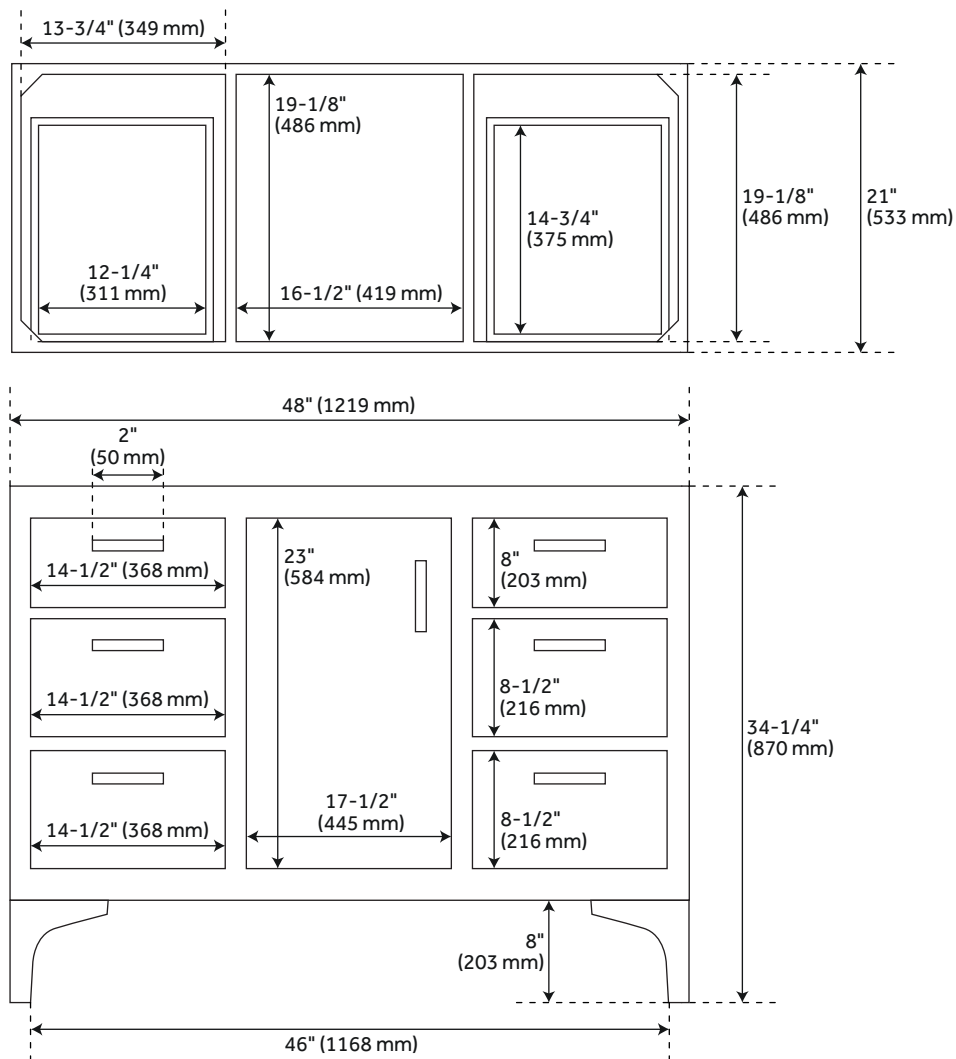

### FEATURES

- Material: Wood
- Installation Type: Freestanding
- Number of Basins: 1
- Number of Doors: 1
- Number of Drawers: 6
- Features: Matching Mirror
- Assembly Required: No
- Built-In Adjusters: Yes
- Dovetail Drawers: Yes
- Hardware Finish: Antique Gold
- Faucet Included: No
- Vanity Top Included: Optional
- Vanity Top Thickness: 3cm
- Mirror Included: Optional

### CONTENTS

48" VANITY ..... PAGE 2

REVISED 02/08/2021

### FEATURES

- Width: 48"
- Depth: 21"
- Height: 34-1/4"
- Vanity Top Depth: 22"
- Vanity Top Width: 49"