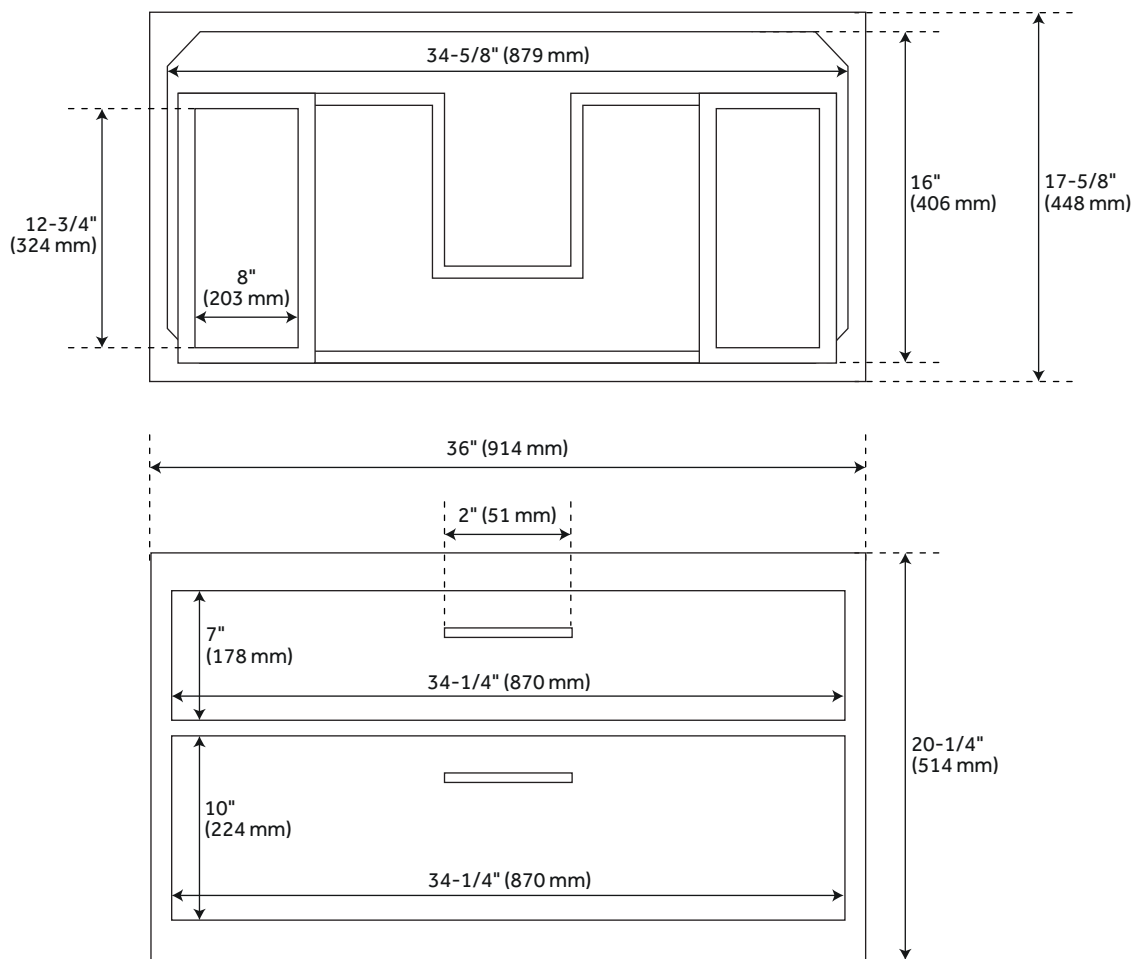

## FEATURES

- Material: Wood
- Installation Type: Wall-Mount
- Number of Basins: 1
- Number of Drawers: 2
- Features: Matching Mirror
- Assembly Required: No
- Dovetail Drawers: Yes
- Hardware Finish: Antique Gold
- Faucet Included: No
- Vanity Top Included: Optional
- Vanity Top Thickness: 3cm
- Mirror Included: Optional

## CONTENTS

36" VANITY ..... PAGE 2

REVISED 02/08/2021

### FEATURES

- Width: 36"
- Depth: 17-5/8"
- Height: 20-1/4"
- Vanity Top Depth: 19"
- Vanity Top Width: 37"