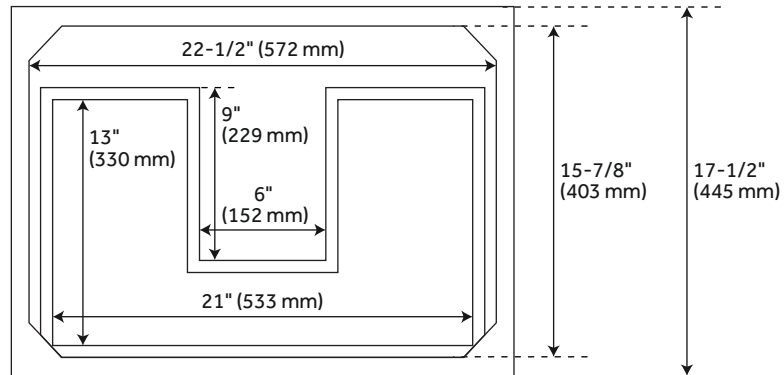

24" FREY

WALL-MOUNT VANITY

SKU: 450624, 450625, 450626

FEATURES

Material: Wood
Installation Type: Wall-Mount
Number of Basins: 1
Number of Drawers: 1
Features: Matching Mirror
Assembly Required: No
Dovetail Drawers: Yes
Hardware Finish: Antique Gold
Faucet Included: No
Vanity Top Included: Optional
Vanity Top Thickness: 3cm
Mirror Included: Optional

CONTENTS

24" VANITY PAGE 2

REVISED 02/08/2021

24" FREY

WALL-MOUNT VANITY

SKU: 450624, 450625, 450626

FEATURES

- Width: 24"
- Depth: 17-1/2"
- Height: 20-1/4"
- Vanity Top Depth: 19"
- Vanity Top Width: 25"