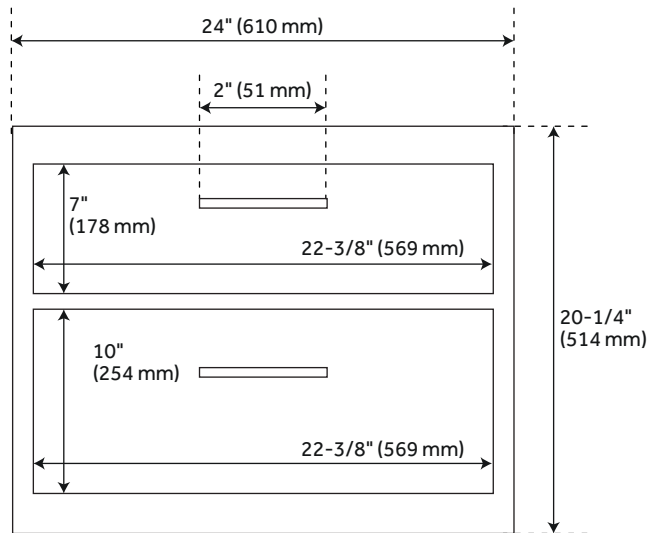

24" FREY

WALL-MOUNT VANITY

SKU: 450624, 450625, 450626

FEATURES

Material: Wood
Installation Type: Wall-Mount
Number of Basins: 1
Number of Drawers: 1
Features: Matching Mirror
Assembly Required: No
Dovetail Drawers: Yes
Hardware Finish: Antique Gold
Faucet Included: No
Vanity Top Included: Optional
Vanity Top Thickness: 3cm
Mirror Included: Optional

CONTENTS

24" VANITY PAGE 2

REVISED 02/08/2021

24" FREY

WALL-MOUNT VANITY

SKU: 450624, 450625, 450626

FEATURES

- Width: 24"
- Depth: 17-1/2"
- Height: 20-1/4"
- Vanity Top Depth: 19"
- Vanity Top Width: 25"

PRODUCT IMAGE