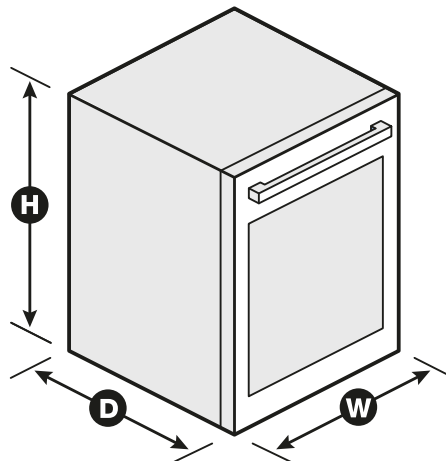

Dimensions

Product Dimensions (H x W x D)	34-1/4" x 23-3/4" x 26-3/4"
--------------------------------	-----------------------------

Depth with Door Open 90°	47-3/4"
--------------------------	---------

Cutout Dimensions (H x W)	34-1/4" x 24"
---------------------------	---------------

Reference Material

[Dimension Guide](#)

[Use & Care Guide](#)

[Warranty](#)

Also available in:

Panel-Ready with Glass Door **KUWL204EPA**

Key Features & Benefits

Two Temperature-Controlled Zones

Allows for two temperature zones to chill both whites and reds at their optimal temperatures to help preserve the flavor and integrity of individual wines.

46 Wine Bottle Capacity

Provides large capacity to easily chill and display a full selection of wines.

UV-Protected Thermal Glass Door

Filters UV rays to help protect wine and other beverages from premature aging.