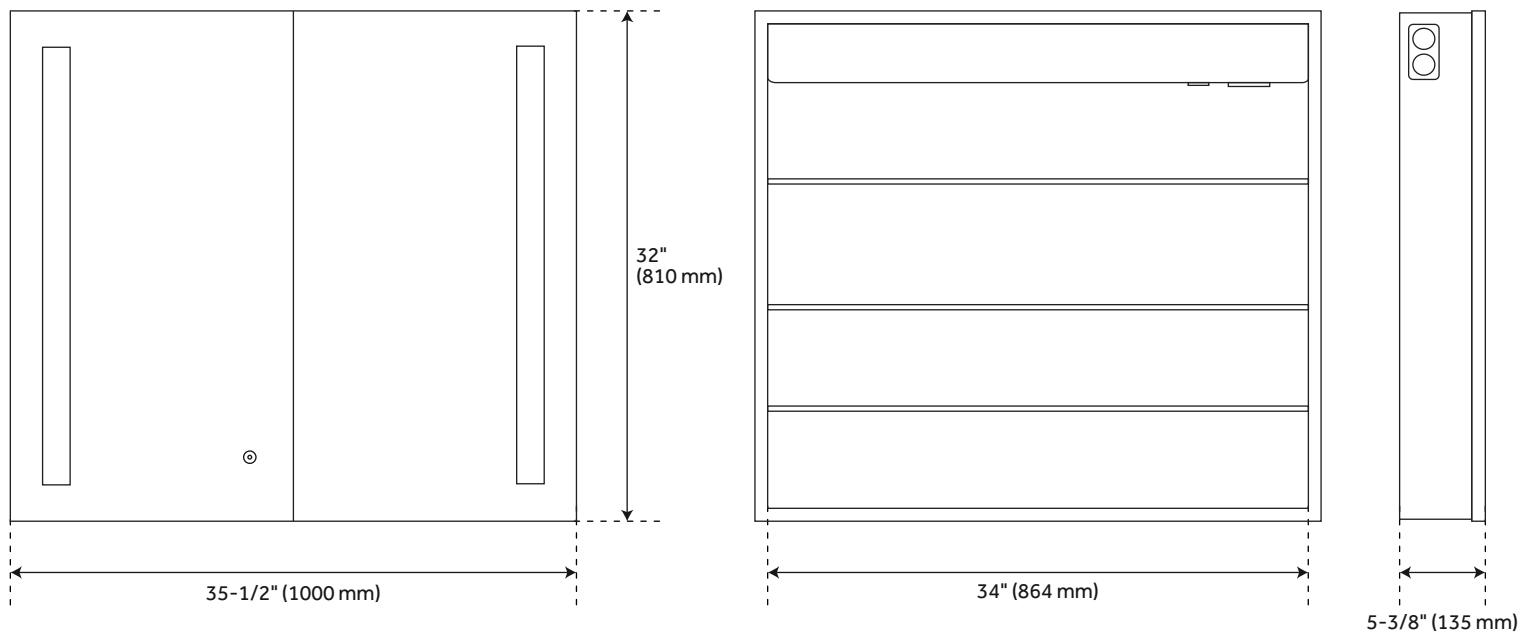

## FEATURES

- Width: 24"
- Height: 32"
- Depth: 5-3/8"
- Horizontal Mounting Centers:  
7-7/8" (2x)
- Adjustable Color Temp:  
3000K-6400K, 1309 Lumens

## PRODUCT IMAGE

All dimensions and specifications are nominal and may vary. Use actual products for accuracy in critical situations.

PAGE 2

## FEATURES

- Width: 35-1/2"
- Height: 32"
- Depth: 5-3/8"
- Horizontal Mounting Centers:  
9-7/8" (3x)
- Adjustable Color Temp:  
3000K-6400K, 1309 Lumens

## FEATURES

Width: 53-1/4"

Height: 32"

Depth: 5-3/8"

Horizontal Mounting Centers:

5-7/8" & 11-3/4" (2x)

Adjustable Color Temp:

3000K-6400K, 1699 Lumens