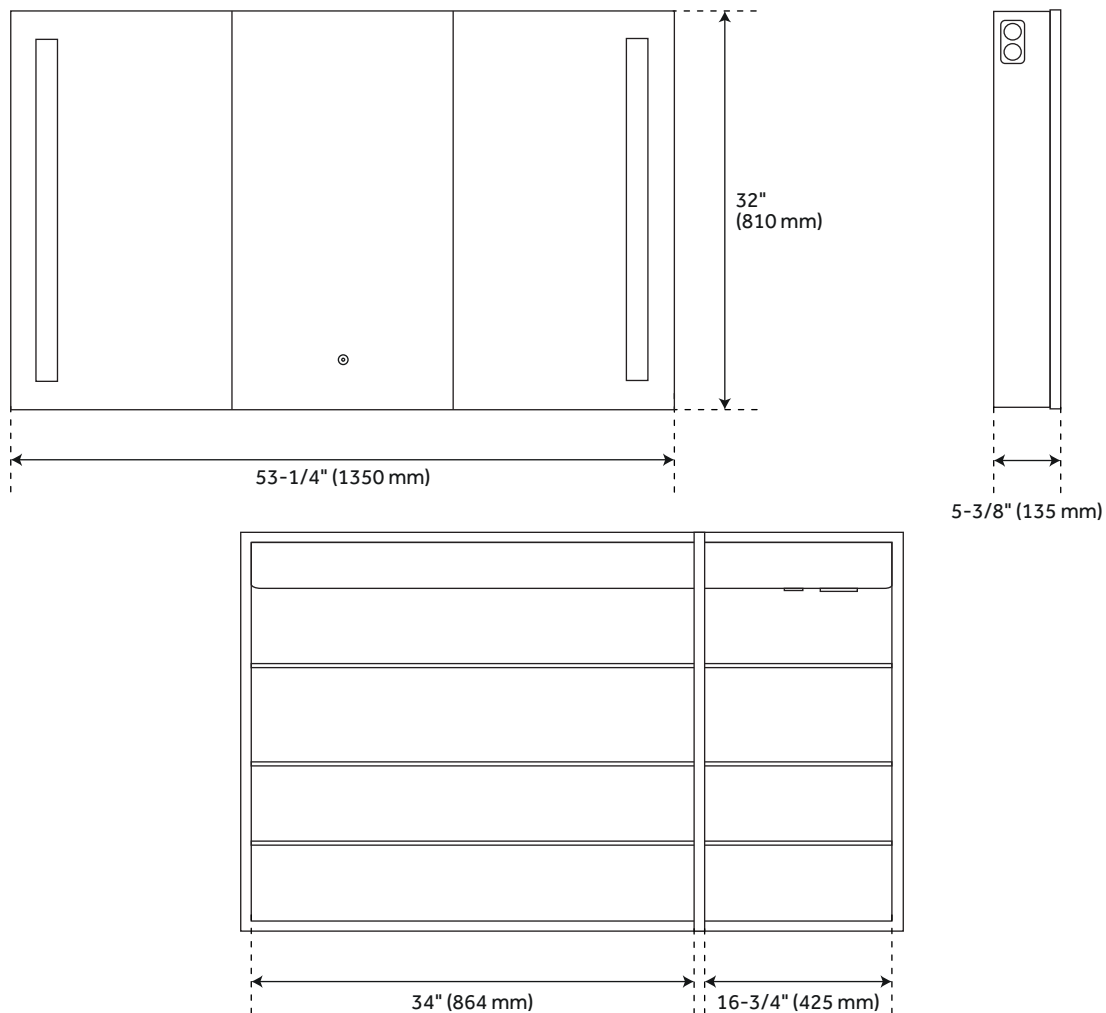

## FEATURES

- Width: 24"
- Height: 32"
- Depth: 5-3/8"
- Horizontal Mounting Centers:  
7-7/8" (2x)
- Adjustable Color Temp:  
3000K-6400K, 1309 Lumens

## FEATURES

- Width: 35-1/2"
- Height: 32"
- Depth: 5-3/8"
- Horizontal Mounting Centers:  
9-7/8" (3x)
- Adjustable Color Temp:  
3000K-6400K, 1309 Lumens

## PRODUCT IMAGE

All dimensions and specifications are nominal and may vary. Use actual products for accuracy in critical situations.

PAGE 3

## FEATURES

Width: 53-1/4"

Height: 32"

Depth: 5-3/8"

Horizontal Mounting Centers:

5-7/8" & 11-3/4" (2x)

Adjustable Color Temp:

3000K-6400K, 1699 Lumens