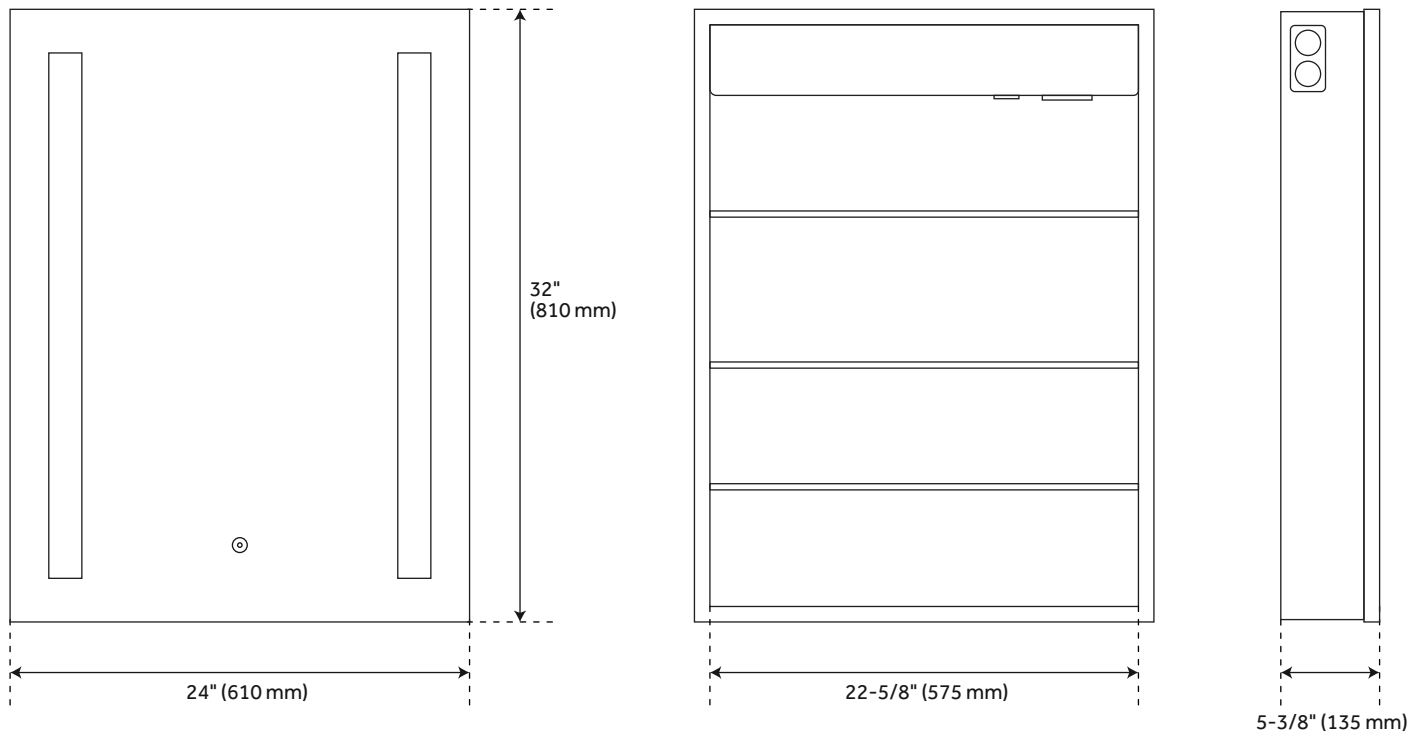

### CONTENTS

24" MEDICINE CABINET .....	PAGE 2
35" MEDICINE CABINET .....	PAGE 3
53" MEDICINE CABINET .....	PAGE 4

REVISED 02/04/2021

## FEATURES

- Width: 24"
- Height: 32"
- Depth: 5-3/8"
- Horizontal Mounting Centers:  
7-7/8" (2x)
- Adjustable Color Temp:  
3000K-6400K, 1309 Lumens

## FEATURES

- Width: 35-1/2"
- Height: 32"
- Depth: 5-3/8"
- Horizontal Mounting Centers:  
9-7/8" (3x)
- Adjustable Color Temp:  
3000K-6400K, 1309 Lumens

## FEATURES

Width: 53-1/4"

Height: 32"

Depth: 5-3/8"

Horizontal Mounting Centers:

5-7/8" & 11-3/4" (2x)

Adjustable Color Temp:

3000K-6400K, 1699 Lumens