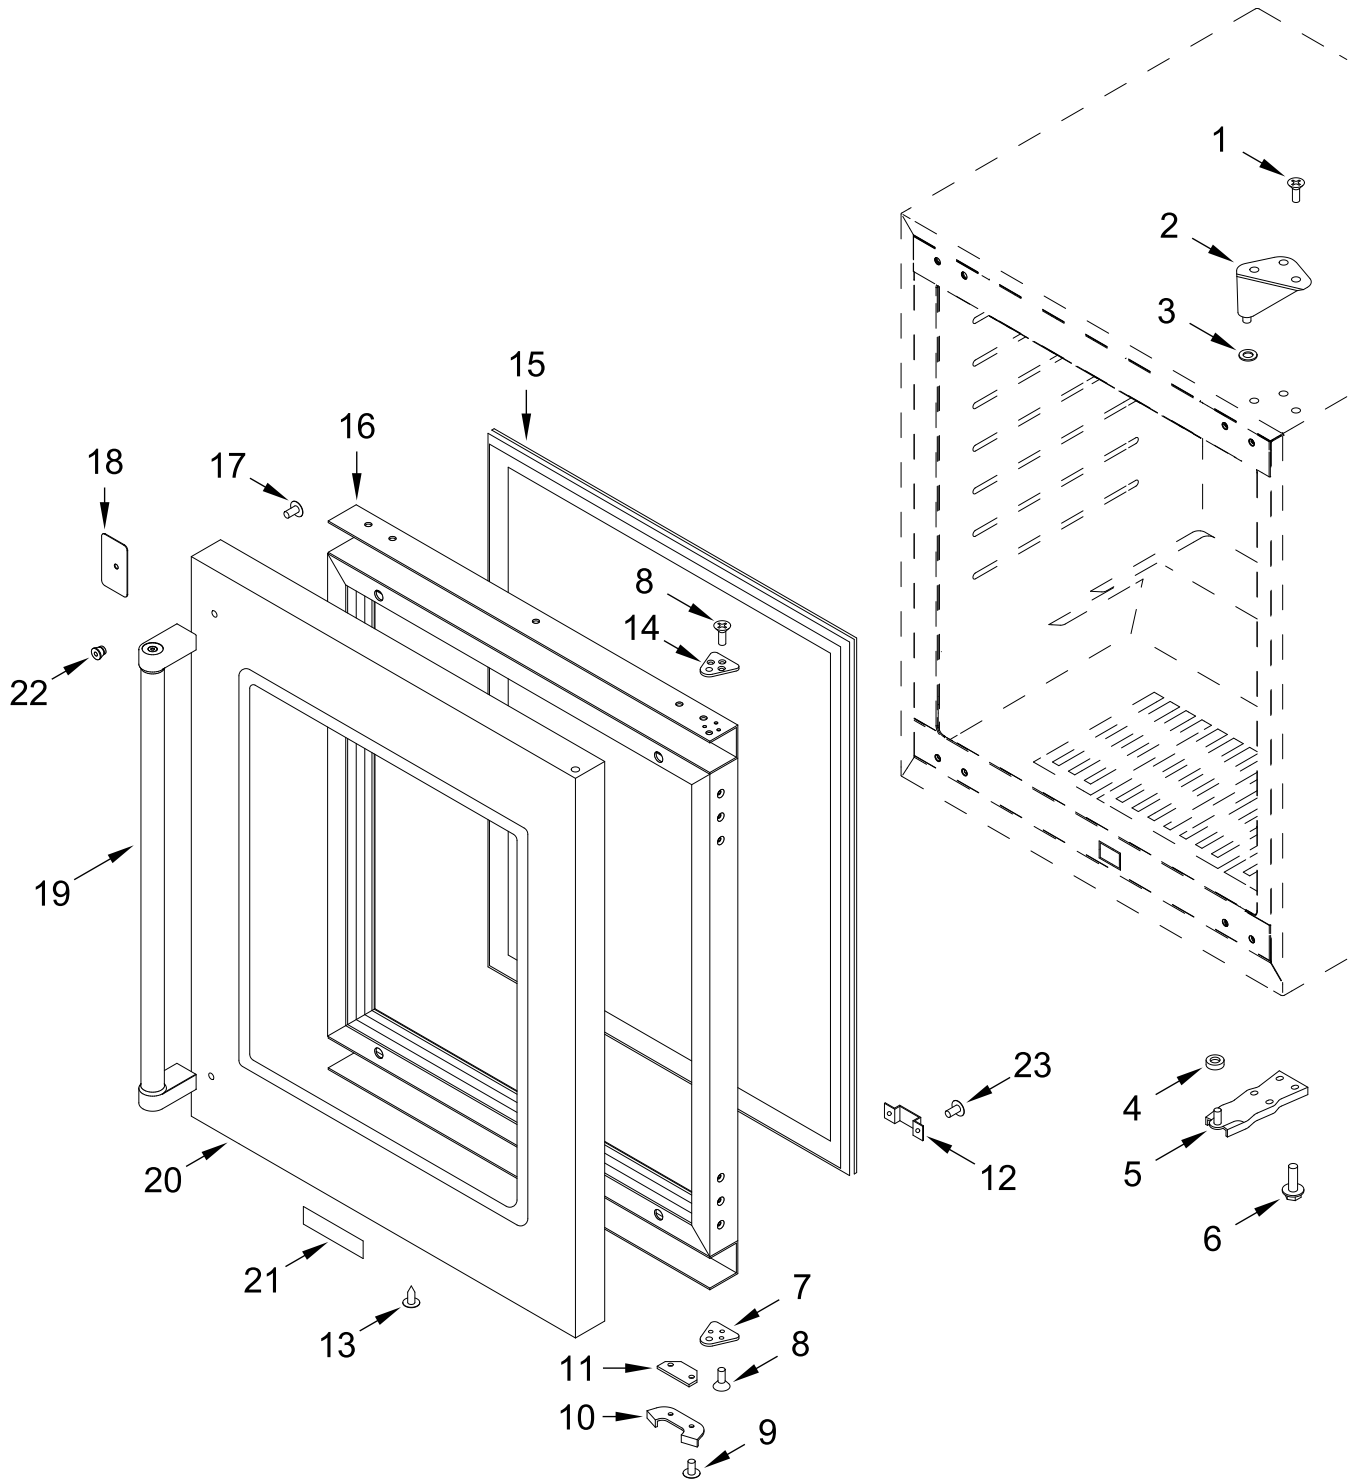

DOOR PARTS

DOOR PARTS

<u>Illus. No.</u>	<u>Part No.</u>	<u>Description</u>
1	4344796	Screw
2	4344754	Hinge, Top
3	4344760	Washer
4	W10162992	Washer
5	4344753	Bottom Hinge (Right Hinge)
	4344787	Bottom Hinge (Left Hinge)
6	W10780355	Bolt
7	4344798	Spacer, Bottom Hinge
8	W10797377	Screw

<u>Illus. No.</u>	<u>Part No.</u>	<u>Description</u>
9	4344801	Screw
10	4344802	Door Stop
11	4344803	Spacer, Door
12	W10622808	Switch Plate
13	4344827	Screw
14	4344804	Spacer, Top Hinge
15	W10624183	Gasket, Door
16	W10803977	Door Assembly (Right Hinge)
	W10803978	Door Assembly (Left Hinge)

<u>Illus. No.</u>	<u>Part No.</u>	<u>Description</u>
17	W10204866	Screw, Handle
18	W10622815	Plate, Door Handle
19	W10797382	Handle
20	W10797359	Stainless Wrap (Right Hinge)
	W10797360	Stainless Wrap (Left Hinge)
21	W10772910	Nameplate
22	W10772902	Stud, Mounting
23	W10780344	Screw