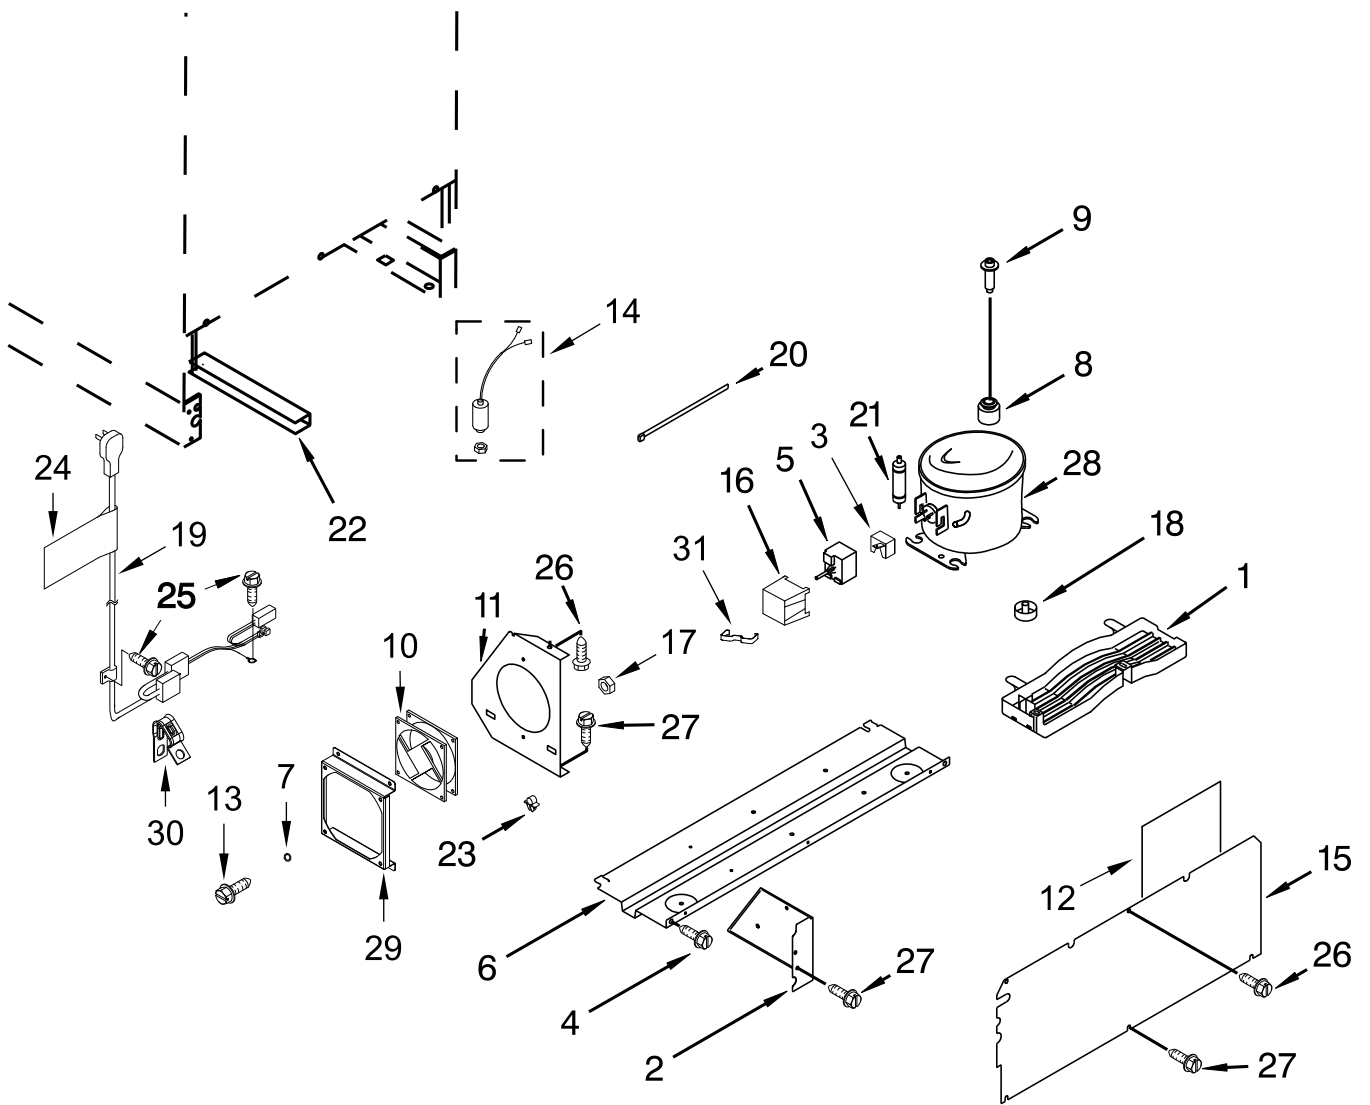

UNIT PARTS

UNIT PARTS

<u>Illus.</u> <u>No.</u>	<u>Part No.</u>	<u>Description</u>	<u>Illus.</u> <u>No.</u>	<u>Part No.</u>	<u>Description</u>	<u>Illus.</u> <u>No.</u>	<u>Part No.</u>	<u>Description</u>
1	W10316689	Pan, Drain	12	W10778963	Insulation, Rear Cover	24	4344913	Warning Label
2	4344773	Bracket, Defrost Timer	13	W10772886	Screw	25	4344826	Screw
3	W10778965	Overload Relay	14	W10778969	Running Capacitor	26	4344825	Screw
4	4344797	Screw	15	W10796445	Cover, Rear	27	4344832	Screw
5	W10778966	PTC Thermistor	16	W10778967	Cover, Relay	28	4344775	Compressor
6	W10772877	Cabinet Base Plate	17	W10270493	Nut	29	W10772889	Fan Cover, Condenser
7	W10204688	Fan Bushing	18	W10163276	Trap, Drain	30	W10281591	Clamp, Cord
8	4344779	Grommet, Compressor	19	W10204676	Cord, Power	31	W10778971	Clip, Relay Cover
9	W10772873	Bolt	20	4344829	Tie, Cable			REFRIGERANT
10	W10772882	Condenser DC Motor	21	W10163273	Drier			CHARGE
11	W10204674	Air Baffle	22	4344907	Trim, Edge			3.5 oz (R-134)
			23	W10238022	Clip, Bushing