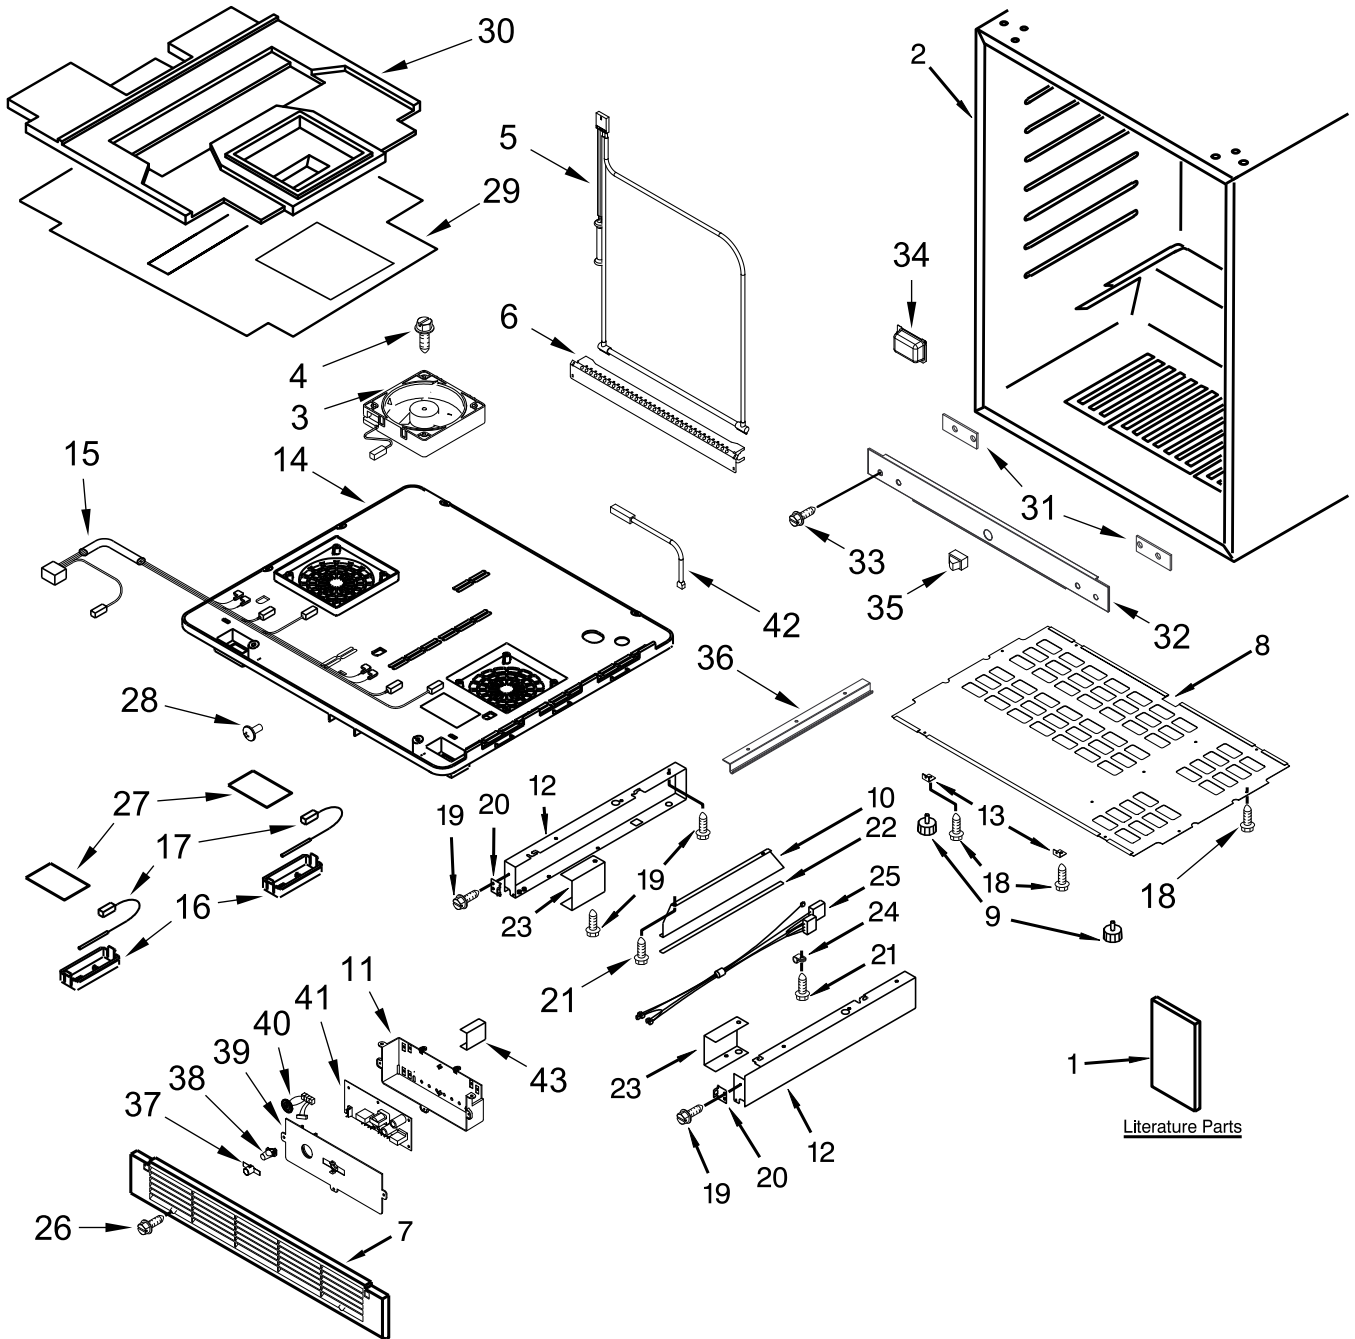

KitchenAid®

24" Under Counter Wine Cellar

MODELS:

KUWR304ESS00 (Stainless, Right Hand)
KUWL304ESS00 (Stainless, Left Hand)

CABINET PARTS

CABINET PARTS

<u>Illus. No.</u>	<u>Part No.</u>	<u>Description</u>
1		Literature Parts
	W10741576	Use & Care Guide
	W10805711	Energy Guide
2		Cabinet (Not A Service Part)
3	W10204942	Motor & Fan
4	W10205061	Screw
5	W10292475	Thermal Fuse Assembly
6	4344747	Shield, Heat
7	W10797385	Kick Plate
8	W10772863	Cover, Bottom
9	4344763	Leg, Leveling
10	W10778959	Auxiliary Plate
11	W10772866	Main PCB Box
12	W10797389	Frame (Right Hand)
	W10797388	Frame (Left Hand)
13	4344771	Bracket, Grille

<u>Illus. No.</u>	<u>Part No.</u>	<u>Description</u>
14	W10804443	Cover, Fan
15	W10780364	Harness, Fan Cover
16	W10775535	Sensor Case
17	W10772916	Temperature Sensor
18	4344826	Screw
19	W10780355	Bolt
20	W10797390	Mount, Kick Plate
21	4344825	Screw
22	4344823	Seal, Brace
23	4344821	Support (Right Hand)
	4344820	Support (Left Hand)
24	W10281496	Cable Clamp
25	W10772870	Harness Extension
26	W10796877	Screw
27	W10204948	Sensor Case Seal
28	W10774183	Screw

<u>Illus. No.</u>	<u>Part No.</u>	<u>Description</u>
29	W10804444	Plate Cover
30	W10780365	Insulation, Fan Cover
31	W10780357	Spacer, Frame Front
32	W10780356	Frame Front, Bottom
33	W10780349	Screw
34	W10788689	Cover
35	W10721454	Door Switch
36	W10780353	Block Air Circulation
37	W10797391	Lid, Proximity Sensor
38	W10780359	Proximity Sensor
39	W10772869	Cover, Main PCB
40	W10780358	Speaker
41	W10804442	Main PCB
42	W10772858	Defrost Sensor
43	W10788699	Bracket, PCB