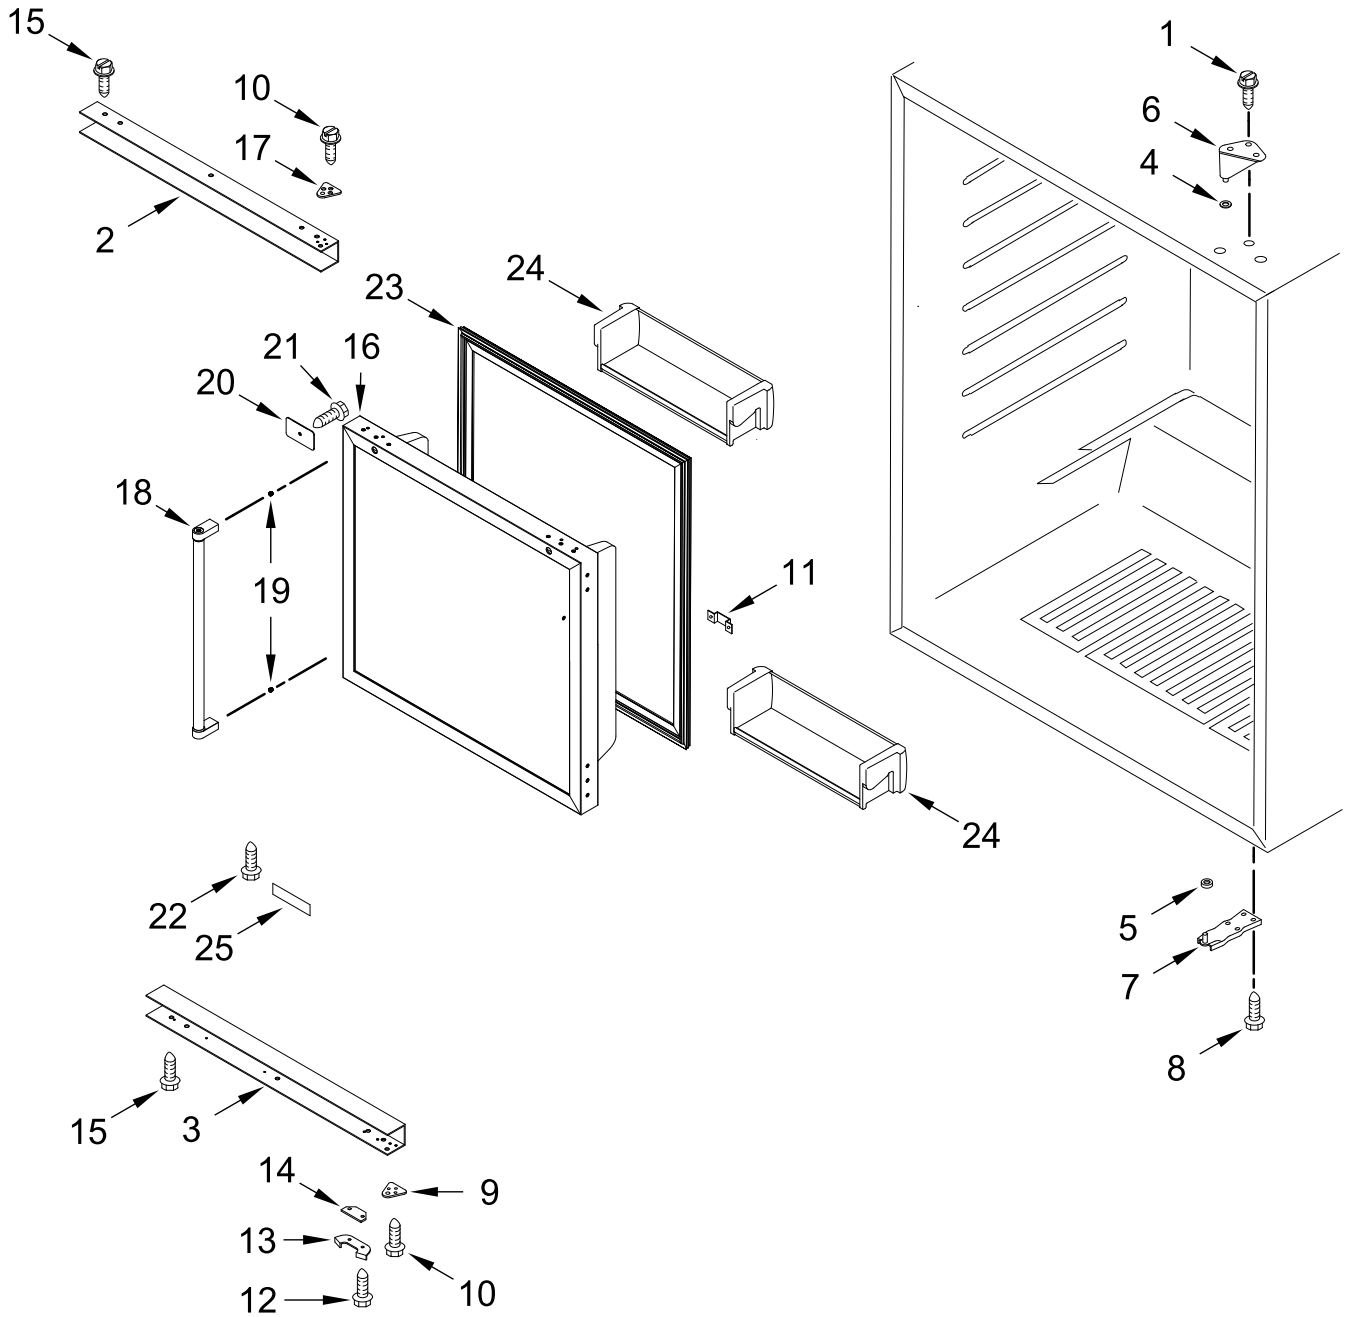

DOOR PARTS

DOOR PARTS

<u>Illus.</u> <u>No.</u>	<u>Part No.</u>	<u>Description</u>	<u>Illus.</u> <u>No.</u>	<u>Part No.</u>	<u>Description</u>	<u>Illus.</u> <u>No.</u>	<u>Part No.</u>	<u>Description</u>
1	4344796	Screw	8	W10780355	Bolt	20	W10622815	Plate, Door Handle
2	W10797366	Top Hinge Plate (Right Hinge)	9	4344798	Spacer, Bottom Hinge	21	W10204866	Screw, Handle
	W10797370	Top Hinge Plate (Left Hinge)	10	4344800	Screw	22	4344827	Screw
3	W10797372	Bottom Hinge Plate (Right Hinge)	11	W10622808	Switch Plate	23	W10624183	Gasket, Door
	W10797376	Bottom Hinge Plate (Left Hinge)	12	4344801	Screw	24	W10175958	Door Bin
4	4344760	Washer	13	4344802	Door Stop	25	W10772910	Nameplate
5	W10162992	Washer	14	4344803	Spacer, Door			
6	4344754	Hinge, Top	15	W10319185	Screw			
7	4344753	Bottom Hinge (Right Hinge)	16	W10797380	Door Assembly			
	4344787	Bottom Hinge (Left Hinge)	17	4344804	Spacer, Top Hinge			
			18	W10797382	Handle			
			19	W10772902	Stud, Mounting