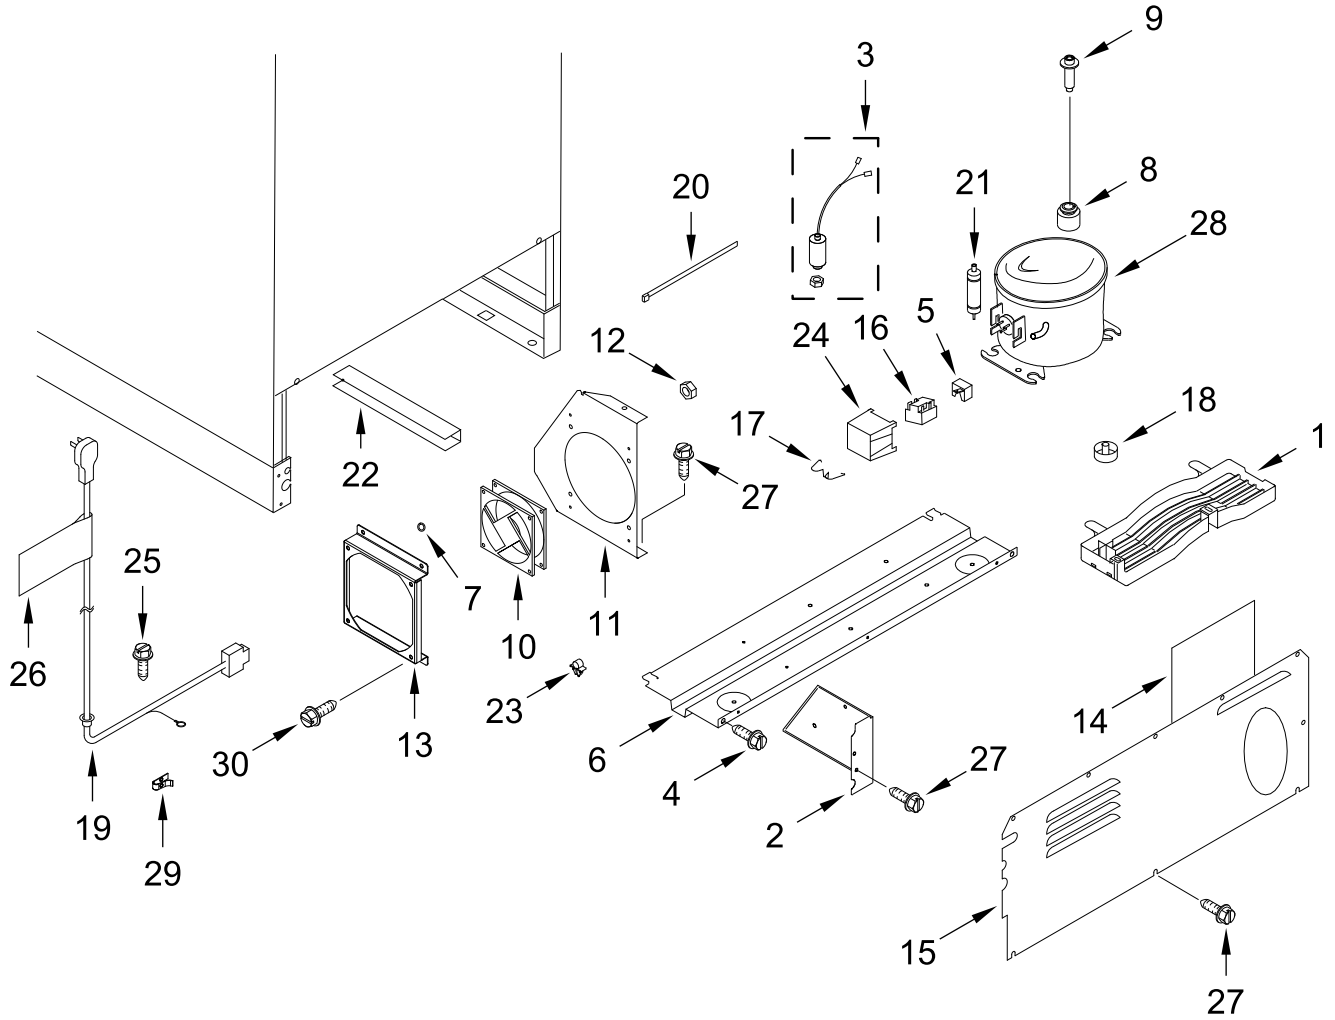

UNIT PARTS

UNIT PARTS

<u>Illus.</u> <u>No.</u>	<u>Part No.</u>	<u>Description</u>	<u>Illus.</u> <u>No.</u>	<u>Part No.</u>	<u>Description</u>	<u>Illus.</u> <u>No.</u>	<u>Part No.</u>	<u>Description</u>
1	W10316689	Pan, Drain	12	W10772890	Nut	24	W10778967	Cover, Relay
2	4344773	Bracket, Defrost Timer	13	W10772889	Fan Cover, Condenser	25	4344826	Screw
3	W10778969	Running Capacitor	14	W10772922	Seal, Cold Air Stop	26	4344913	Warning Label
4	4344797	Screw	15	W10796445	Cover, Rear	27	4344832	Screw
5	W10778965	Overload Relay	16	W10778966	PTC Thermistor	28	4344775	Compressor
6	W10772877	Cabinet Base Plate	17	W10778971	Clip, Relay Cover	29	W10281591	Clamp, Cord
7	W10204688	Fan Bushing	18	W10163276	Trap, Drain	30	W10772886	Screw
8	4344779	Grommet, Compressor	19	W10204676	Cord, Power			REFRIGERANT CHARGE 3.5 oz (R-134)
9	W10772873	Bolt	20	4344829	Tie, Cable			
10	W10772882	Condenser DC Motor	21	W10163273	Drier			
11	W10204674	Air Baffle	22	4344907	Trim, Edge			
			23	W10238022	Clip, Bushing