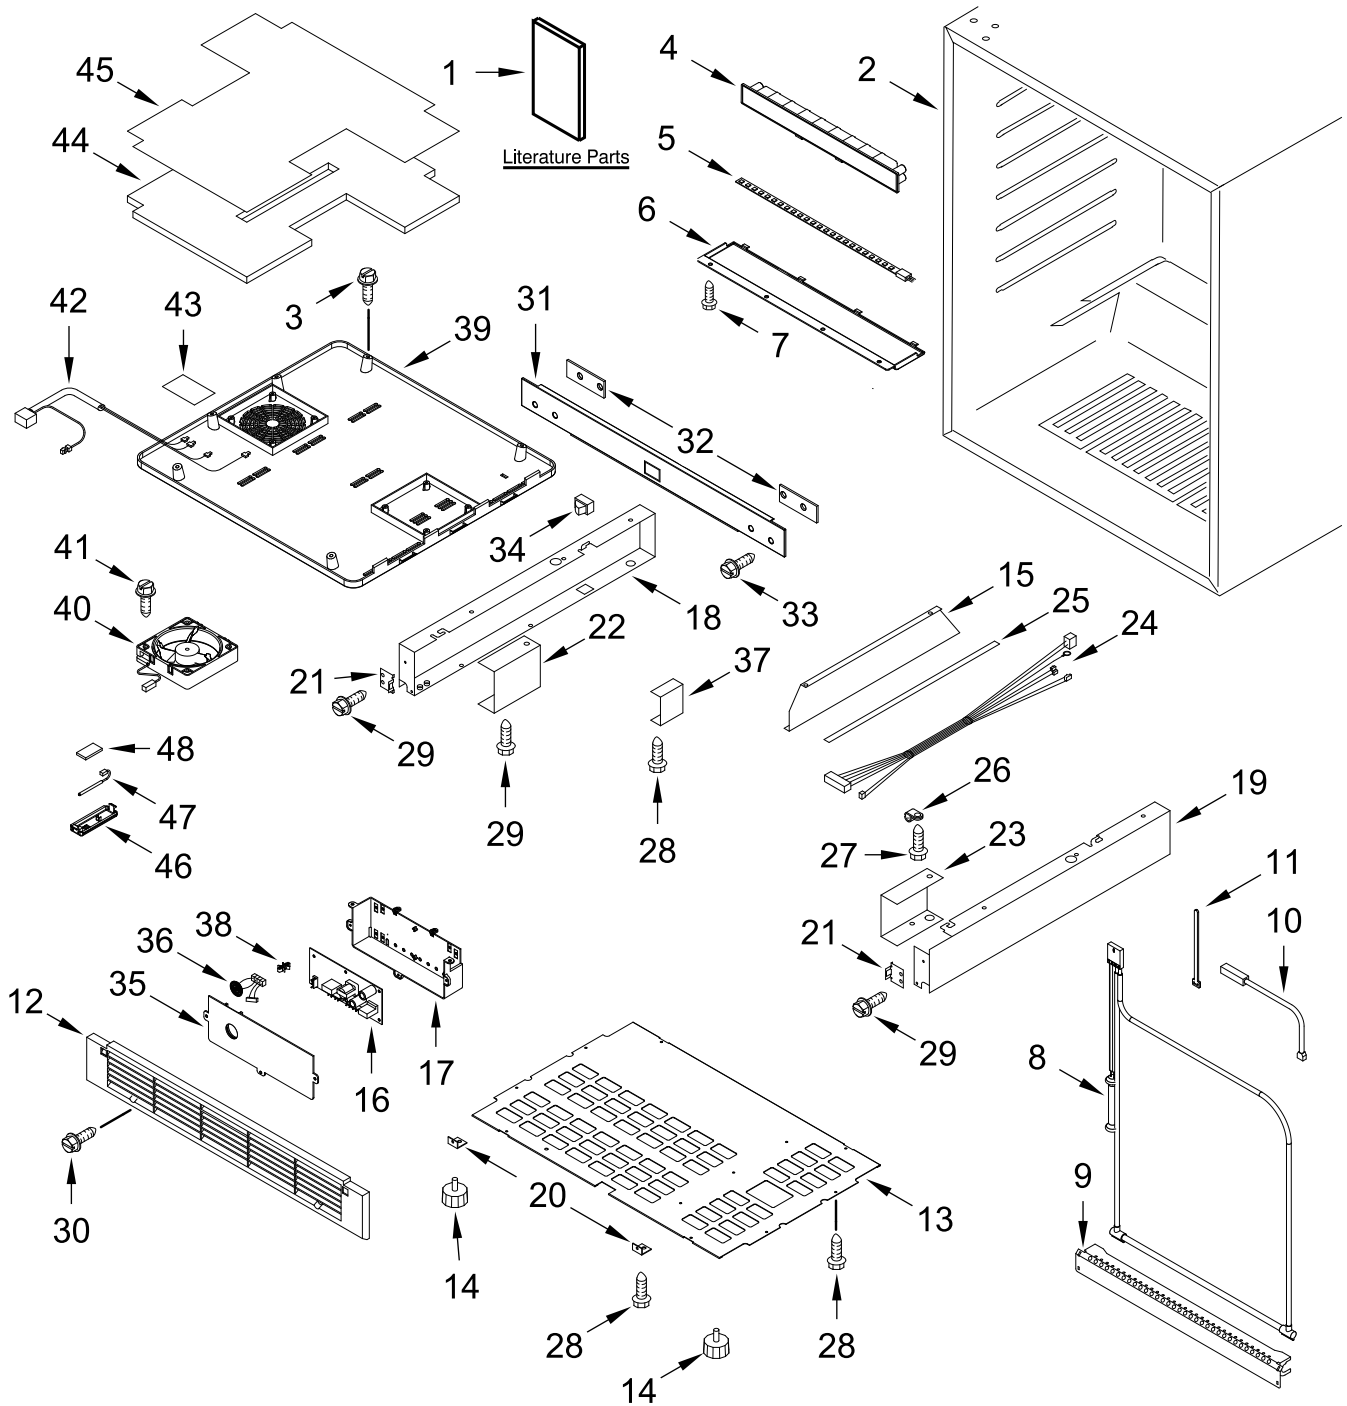

KitchenAid®

24" UNDERCOUNTER REFRIGERATOR

MODELS:

KURR104EPA00 (Panel Ready, Right Hand)

KURL104EPA00 (Panel Ready, Left Hand)

CABINET PARTS

CABINET PARTS

<u>Illus. No.</u>	<u>Part No.</u>	<u>Description</u>	<u>Illus. No.</u>	<u>Part No.</u>	<u>Description</u>	<u>Illus. No.</u>	<u>Part No.</u>	<u>Description</u>
1		Literature Parts	17	W10772866	Main PCB Box	33	W10780349	Screw
	W10797338	Energy Guide	18	W10797388	Frame (Left Side)	34	W10721454	Door Switch
	W10741572	Use & Care Guide	19	W10797389	Frame (Right Side)	35	W10788698	Cover, Main PCB
2		Cabinet (Not A Service Part)	20	4344771	Bracket, Grille	36	W10788693	Speaker
3	W10774183	Screw	21	W10772865	Mount, Kick Plate	37	W10788699	Bracket, PCB
4	W10797321	Control Panel Assembly	22	4344820	Support (Left Hand)	38	W10204659	PCB Standoff
5	W10797323	LED Light Bar	23	4344821	Support (Right Hand)	39	W10797392	Fan Cover
6	W10622774	Lens, Light	24	W10772870	Harness Extension	40	W10204942	Motor & Fan
7	W10797324	Screw	25	4344823	Seal, Brace	41	W10205061	Screw
8	W10292475	Thermal Fuse Assembly	26	W10270482	Cable Clamp	42	W10797393	Evaporator Fan Harness
9	4344747	Shield, Heat	27	4344825	Screw	43	W10205062	Terminal Protector
10	W10772858	Defrost Sensor	28	4344826	Screw	44	W10797394	Insulation, Fan Cover
11	4344829	Tie, Cable	29	W10780355	Bolt	45	W10797395	Cover
12	W10204635	Kick Plate	30	W10319184	Screw	46	W10778979	Sensor Case
13	W10772863	Cover, Bottom	31	W10780356	Frame Front, Bottom	47	W10772916	Temperature Sensor
14	4344763	Leg, Leveling	32	W10780357	Spacer, Frame Front	48	W10204948	Sensor Case Seal
15	W10778959	Auxiliary Plate						
16	W10797386	Main PCB						

SHELF PARTS

SHELF PARTS

<u>Illus.</u> <u>No.</u>	<u>Part No.</u>	<u>Description</u>
1	W10319184	Screw
2	W10797325	Glass Shelf, Top
3	W10797326	Glass Shelf, Middle
4	W10797327	Glass Shelf, Bottom
5	W10797328	Trim, Shelf