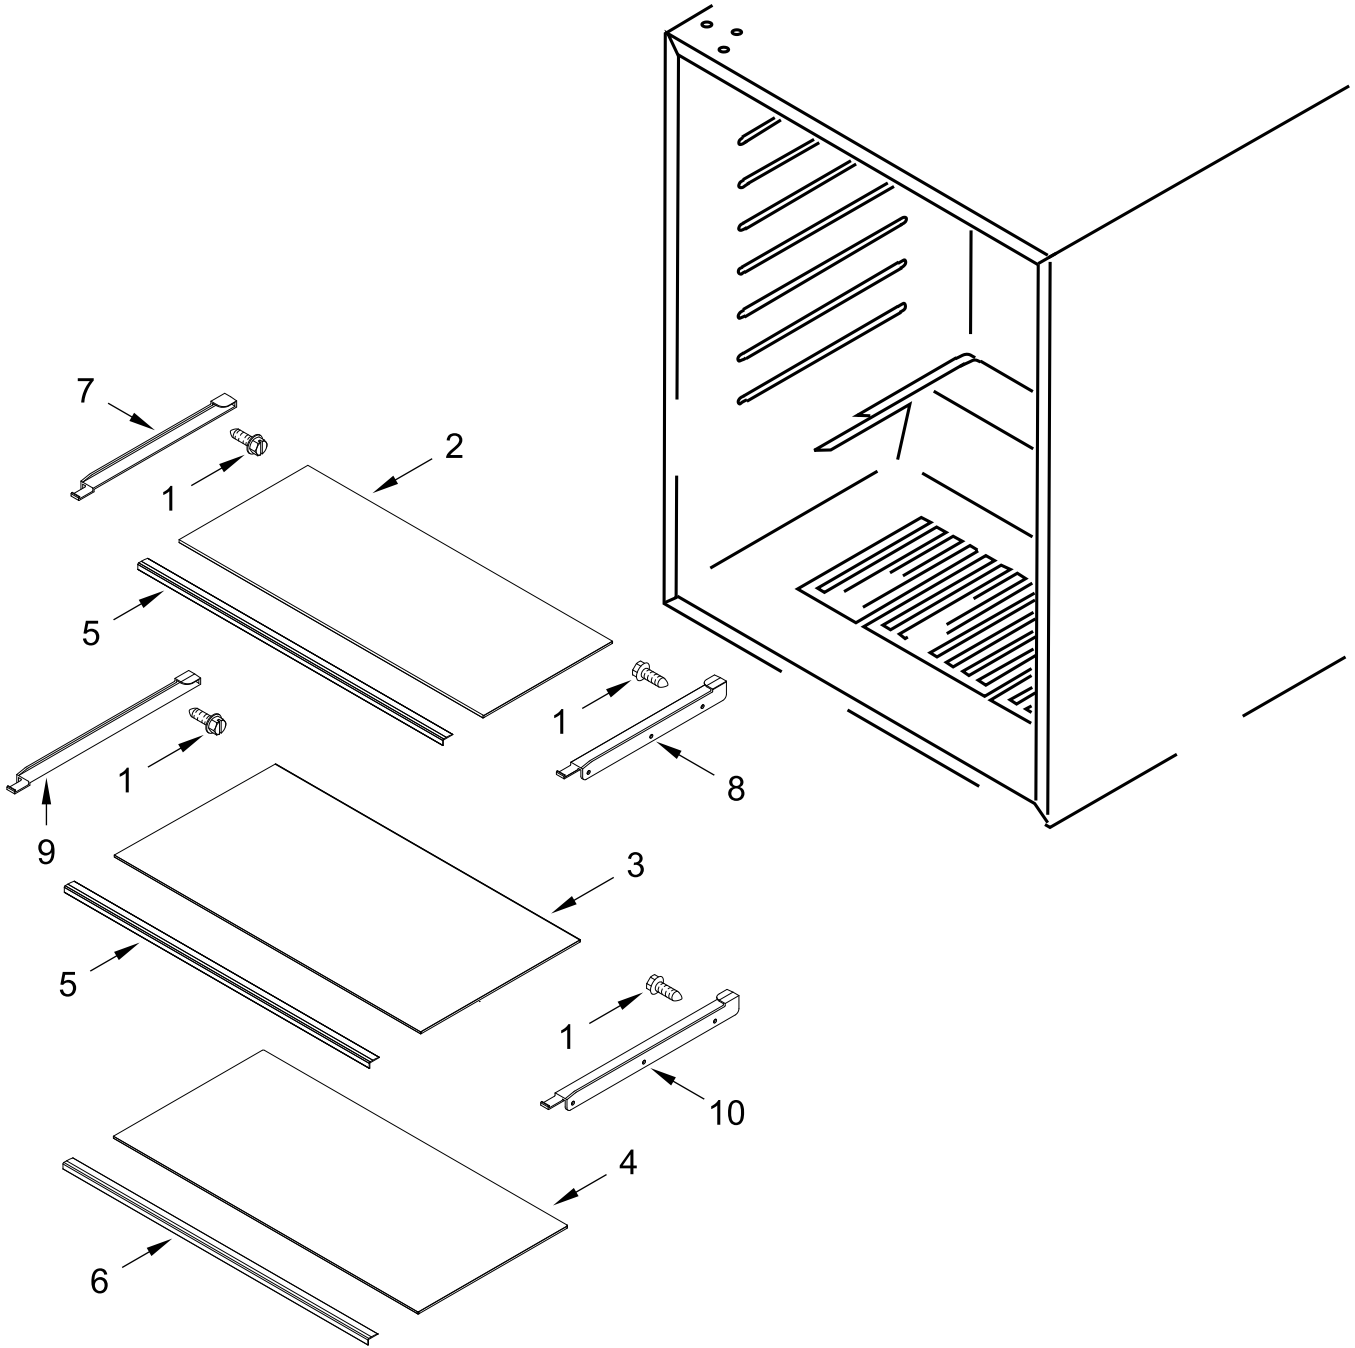

KitchenAid®

24" UNDERCOUNTER REFRIGERATOR

MODELS:

KURR104EPA00 (Panel Ready, Right Hand)

KURL104EPA00 (Panel Ready, Left Hand)

CABINET PARTS

CABINET PARTS

<u>Illus. No.</u>	<u>Part No.</u>	<u>Description</u>	<u>Illus. No.</u>	<u>Part No.</u>	<u>Description</u>	<u>Illus. No.</u>	<u>Part No.</u>	<u>Description</u>
1		Literature Parts	17	W10772866	Main PCB Box	33	W10780349	Screw
	W10797338	Energy Guide	18	W10797388	Frame (Left Side)	34	W10721454	Door Switch
	W10741572	Use & Care Guide	19	W10797389	Frame (Right Side)	35	W10788698	Cover, Main PCB
2		Cabinet (Not A Service Part)	20	4344771	Bracket, Grille	36	W10788693	Speaker
3	W10774183	Screw	21	W10772865	Mount, Kick Plate	37	W10788699	Bracket, PCB
4	W10797321	Control Panel Assembly	22	4344820	Support (Left Hand)	38	W10204659	PCB Standoff
5	W10797323	LED Light Bar	23	4344821	Support (Right Hand)	39	W10797392	Fan Cover
6	W10622774	Lens, Light	24	W10772870	Harness Extension	40	W10204942	Motor & Fan
7	W10797324	Screw	25	4344823	Seal, Brace	41	W10205061	Screw
8	W10292475	Thermal Fuse Assembly	26	W10270482	Cable Clamp	42	W10797393	Evaporator Fan Harness
9	4344747	Shield, Heat	27	4344825	Screw	43	W10205062	Terminal Protector
10	W10772858	Defrost Sensor	28	4344826	Screw	44	W10797394	Insulation, Fan Cover
11	4344829	Tie, Cable	29	W10780355	Bolt	45	W10797395	Cover
12	W10204635	Kick Plate	30	W10319184	Screw	46	W10778979	Sensor Case
13	W10772863	Cover, Bottom	31	W10780356	Frame Front, Bottom	47	W10772916	Temperature Sensor
14	4344763	Leg, Leveling	32	W10780357	Spacer, Frame Front	48	W10204948	Sensor Case Seal
15	W10778959	Auxiliary Plate						
16	W10797386	Main PCB						

SHELF PARTS

SHELF PARTS

<u>Illus.</u> <u>No.</u>	<u>Part No.</u>	<u>Description</u>
1	W10319184	Screw
2	W10797325	Glass Shelf, Top
3	W10797326	Glass Shelf, Middle
4	W10797327	Glass Shelf, Bottom
5	W10797328	Trim, Shelf