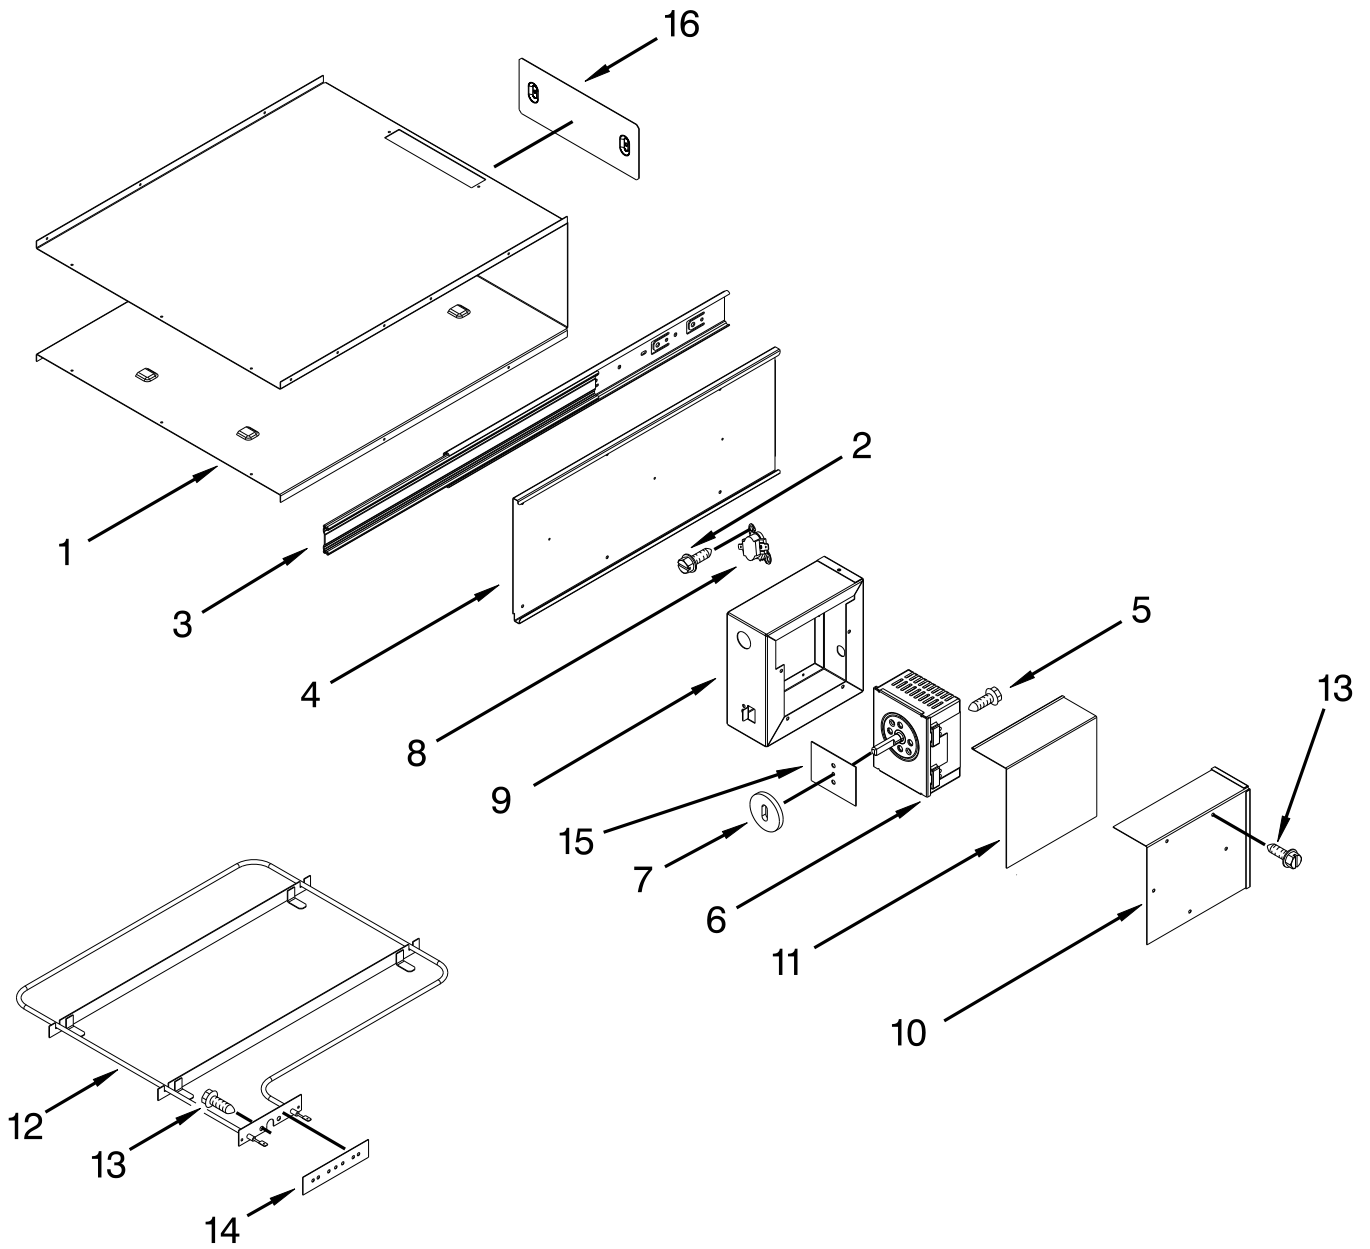

KitchenAid®

30" ELECTRIC BUILT-IN WARMING DRAWER

MODELS:

KOWT100ESS00 (Stainless)

CONTROL PANEL AND DRAWER PARTS

CONTROL PANEL AND DRAWER PARTS

<u>Illus. No.</u>	<u>Part No.</u>	<u>Description</u>
1		Literature Parts
	W10713340	Guide, Use & Care
	W10064720	Sheet, Tech
	W10713339	Instructions, Installation
2	8273277	Rack, Warming Drawer
3	W10162376	Slide, Vent
4	W10492179	Panel, Front
5	W10164998	Gasket, Drawer

<u>Illus. No.</u>	<u>Part No.</u>	<u>Description</u>
6	9763646	Assembly, Drawer
7	3196537	Screw
8	W10685893	Skin, Drawer
9		Assembly, Handle
	W10541913	Stainless
10		Badge
	W10518672	Grey
11	4455984	Knob, Thermostat
12	W10489562	Light, Indicator

<u>Illus. No.</u>	<u>Part No.</u>	<u>Description</u>
13	4456314	Lens, Indicator
14	W10409138	Rail, Pan
15	9763125	Grip, Vent
16	W10035910	Magnet
17	4456861	Spacer, Lens
18	4456862	Clip, Lens Retainer

INTERNAL WARMING DRAWER PARTS