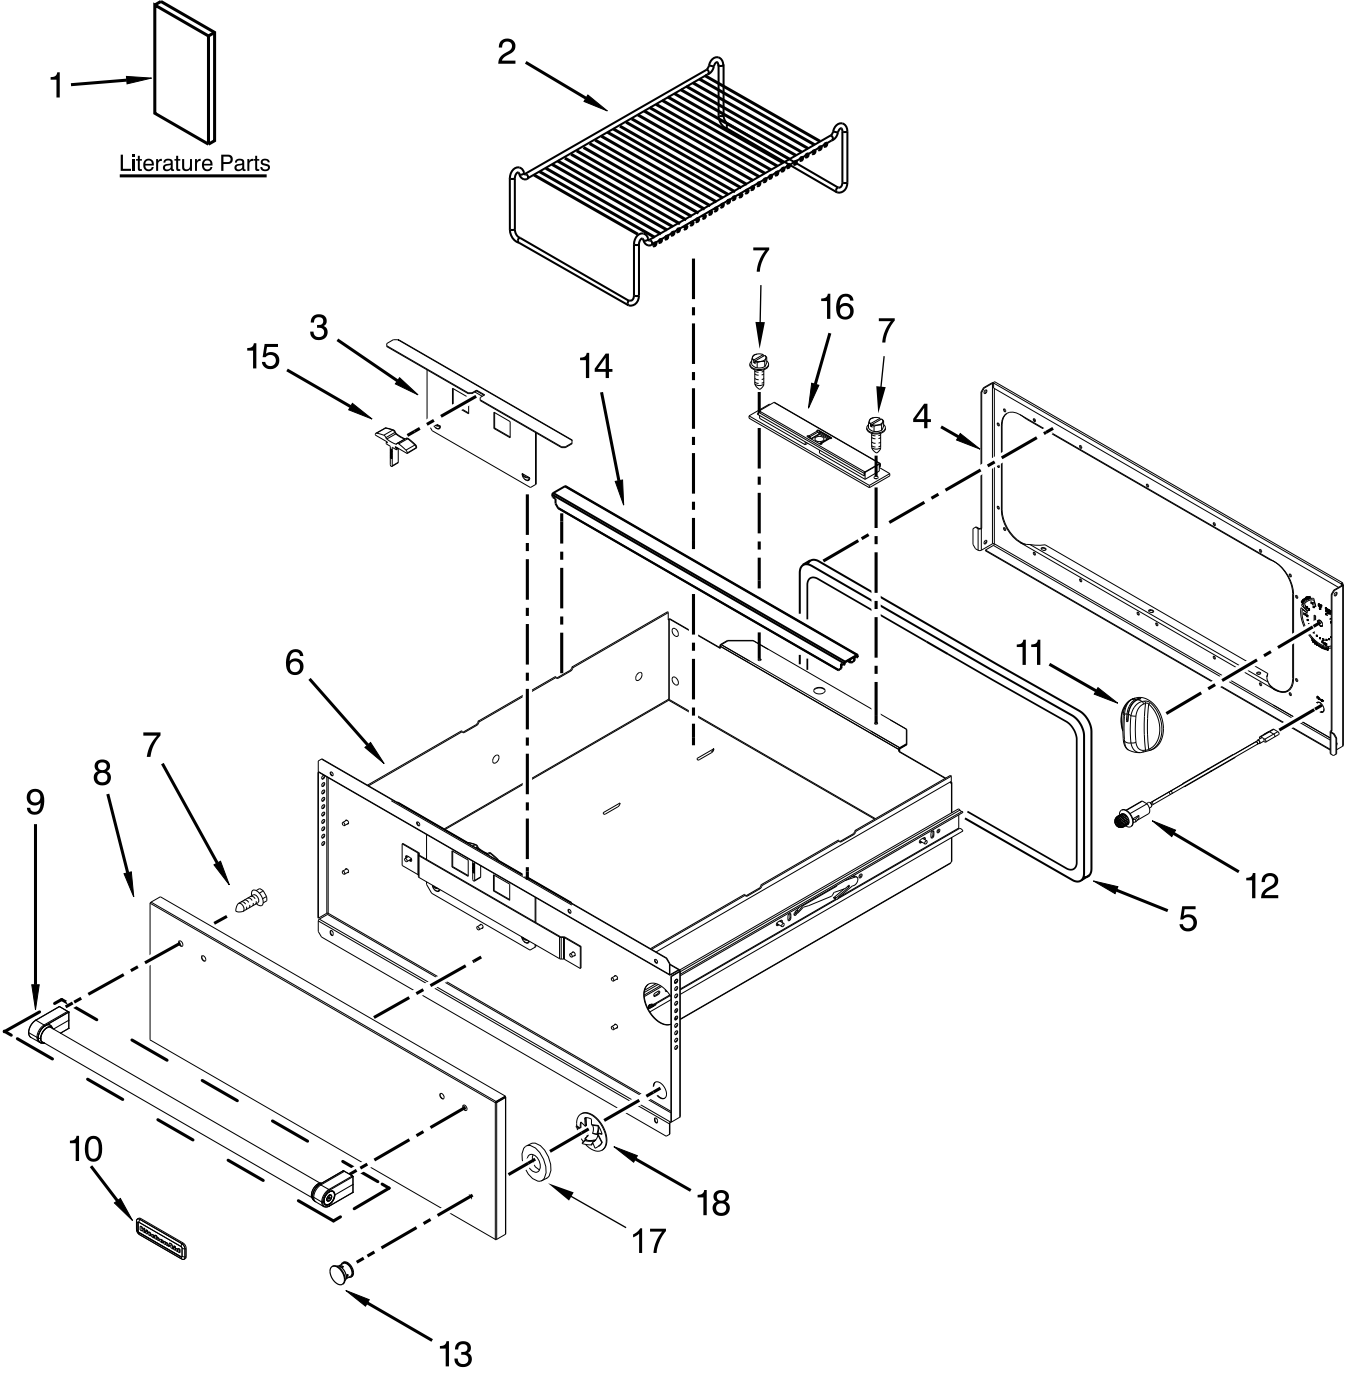

KitchenAid®

30" ELECTRIC BUILT-IN WARMING DRAWER

MODELS:

KOWT100ESS00 (Stainless)

CONTROL PANEL AND DRAWER PARTS

CONTROL PANEL AND DRAWER PARTS

<u>Illus. No.</u>	<u>Part No.</u>	<u>Description</u>
1		Literature Parts
	W10713340	Guide, Use & Care
	W10064720	Sheet, Tech
	W10713339	Instructions, Installation
2	8273277	Rack, Warming Drawer
3	W10162376	Slide, Vent
4	W10492179	Panel, Front
5	W10164998	Gasket, Drawer

<u>Illus. No.</u>	<u>Part No.</u>	<u>Description</u>
6	9763646	Assembly, Drawer
7	3196537	Screw
8	W10685893	Skin, Drawer
9		Assembly, Handle
	W10541913	Stainless
10		Badge
	W10518672	Grey
11	4455984	Knob, Thermostat
12	W10489562	Light, Indicator

<u>Illus. No.</u>	<u>Part No.</u>	<u>Description</u>
13	4456314	Lens, Indicator
14	W10409138	Rail, Pan
15	9763125	Grip, Vent
16	W10035910	Magnet
17	4456861	Spacer, Lens
18	4456862	Clip, Lens Retainer

INTERNAL WARMING DRAWER PARTS