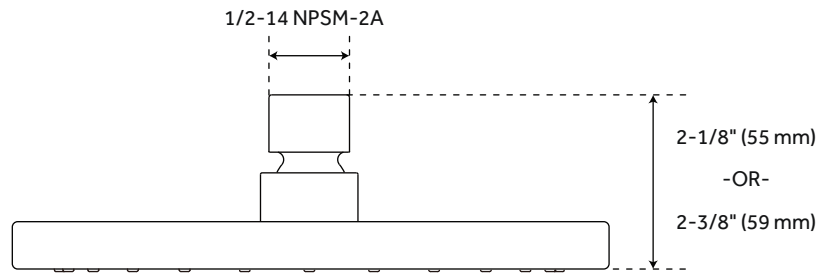

MODERN

ROUND RAINFALL SHOWER HEAD - 2.5 GPM

SKU: 948948-25

FEATURES

Material: ABS
Shape: Round
Features: Shower Head Only
Assembly Required: No
Shower Head Spray: Rainfall
Shower Head Swivel: Yes
Single Function Shower Head (Full Spray)
Easy Clean Rubber Nozzles
Brass Ball Joint

CONTENTS

SHOWER HEAD PAGE 2

REVISED 04/07/2021

MODERN

ROUND RAINFALL SHOWER HEAD - 2.5 GPM

SKU: 948948-25

FEATURES

Connection: 1/2-14 NPSM-2A
Rainfall Shower Head Flow Rate:
2.5 gpm (9.5L/min) max @ 80 psi