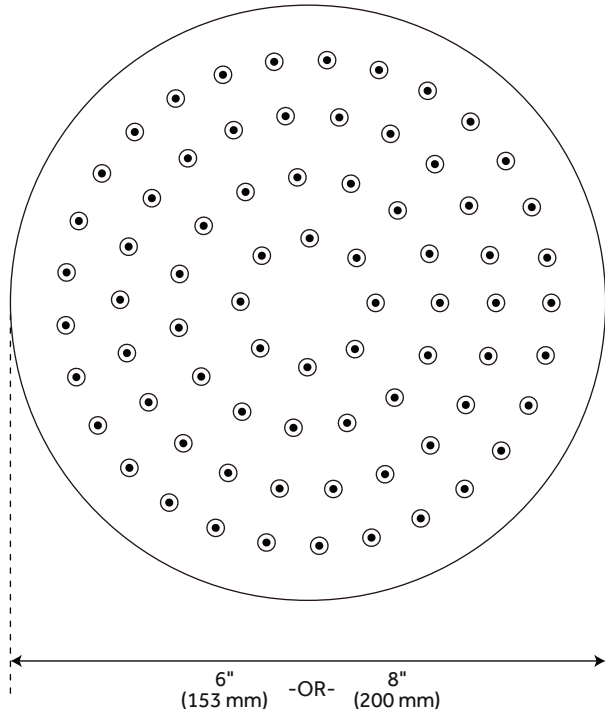

MODERN

ROUND RAINFALL SHOWER HEAD - 2.5 GPM

SKU: 948948-25

FEATURES

Material: ABS
Shape: Round
Features: Shower Head Only
Assembly Required: No
Shower Head Spray: Rainfall
Shower Head Swivel: Yes
Single Function Shower Head (Full Spray)
Easy Clean Rubber Nozzles
Brass Ball Joint

CONTENTS

SHOWER HEAD PAGE 2

REVISED 04/07/2021

MODERN

ROUND RAINFALL SHOWER HEAD - 2.5 GPM

SKU: 948948-25

FEATURES

Connection: 1/2-14 NPSM-2A
Rainfall Shower Head Flow Rate:
2.5 gpm (9.5L/min) max @ 80 psi

CODES/STANDARDS

cUPC
ASME A112.18.1/CSA 125.1
Massachusetts Accepted

PRODUCT IMAGE

All dimensions and specifications are nominal and may vary. Use actual products for accuracy in critical situations.

PAGE 2
Code: SHRSB625R, SHRSB825R