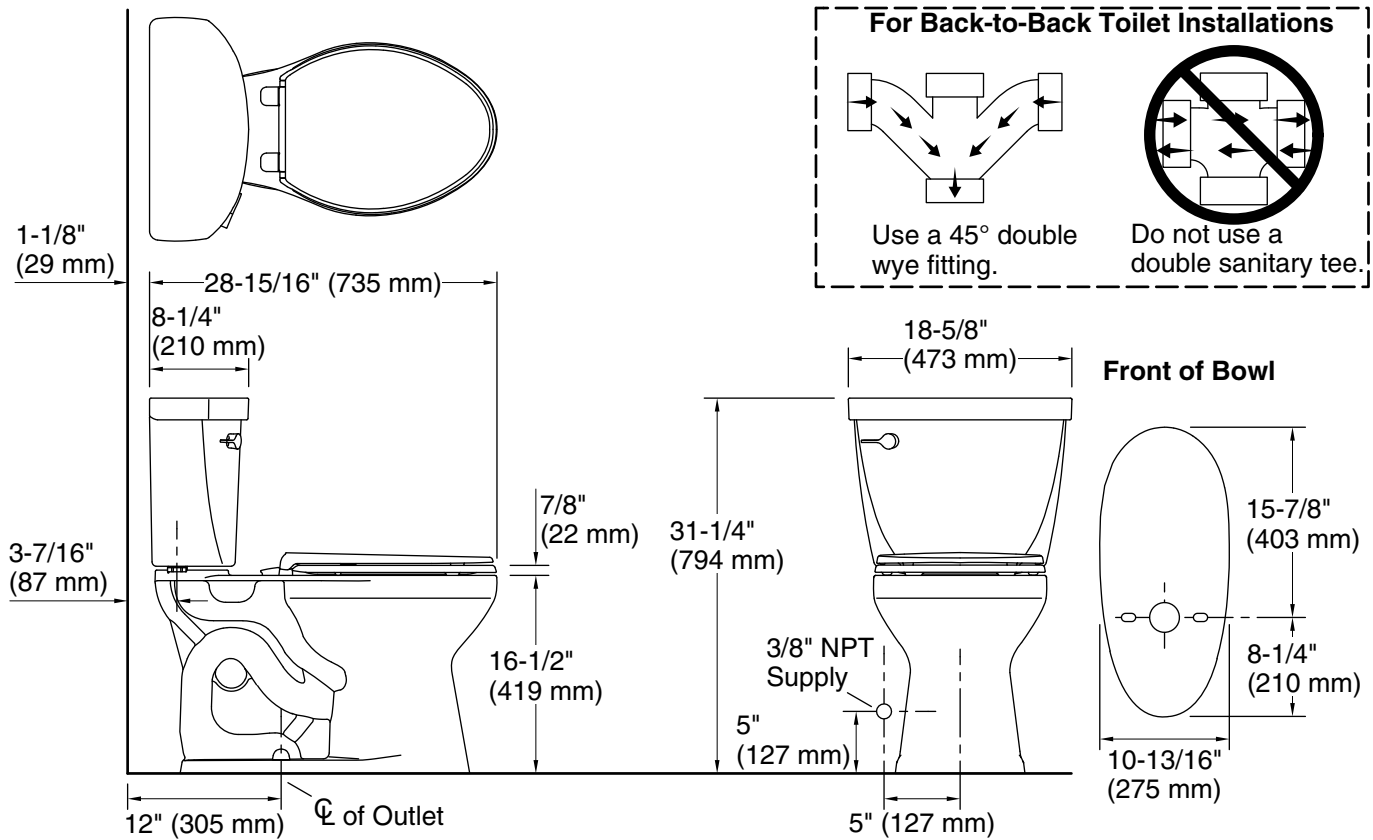

Cimarron® Comfort Height®

Two-piece elongated 1.28 gpf chair height toilet
K-31621

Features

- Two-piece design.
- Elongated bowl offers added room and comfort.
- Comfort Height® feature offers chair-height seating that makes sitting down and standing up easier for most adults.
- 1.28 gpf (4.8 lpf).
- Left-hand Polished Chrome trip lever.
- 2-1/8" (54 mm) fully glazed trapway.
- Revolution 360® flushing technology generates a forceful swirling motion to keep the bowl clean longer.
- Sanitary guard where bowl and tank meet for ease of cleaning.
- CleanCoat™ surface treatment inhibits the growth of water scale and mineral stains for improved ease of cleaning.
- Coordinates with other products in the Cimarron collection.

Installation

- Standard 12" (305 mm) rough-in.
- Seat and supply line sold separately.

Recommended Products/Accessories

- K-4636 Cachet® Quiet-Close™ Elongated Toilet Seat
- K-4108 C³®-230 Elongated bidet toilet seat
- K-5420 Low-Profile Bolt Caps
- K-25986-L Left-hand trip lever

Cimarron® Comfort Height®

Two-piece elongated 1.28 gpf chair height toilet
K-31621

Technical Information

All product dimensions are nominal.

Toilet type:	Floor-mount
Waste Outlet:	Floor
Bowl shape:	Elongated
Flush type:	AquaPiston®, Revolution 360®
Trap passageway:	2-1/8" (54 mm)
Water Consumption	
Full:	1.28 gpf (4.8 lpf)
Water surface size:	10-3/8" x 8-1/8" (264 mm x 206 mm)
Rim to water surface:	6-5/8" (168 mm)
Rough-in:	12" (305 mm)
Seat-mounting holes:	5-1/2" (140 mm)

Accessibility standards may require controls to be located on the open side of the toilet.