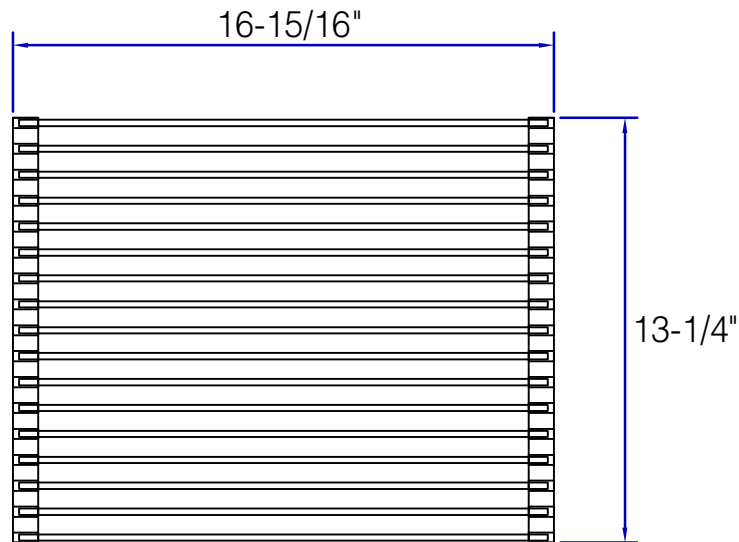

MISENO

Specification-sheet

STAINLESS STEEL ROLLING MAT

Model: MNOWSRM

FEATURES

- Material : STAINLESS STEEL
- Dimensions : 16-15/16" x 13-1/4"

Warranty

MISENO inspects all of its products prior to shipment. Defective products should be returned to place of purchase for replacement. However, if this is not possible, we accept returns on defective product with our written authorization. Returns will be handled by product replacement. Defects or damage caused to product by the consumer are not accepted.