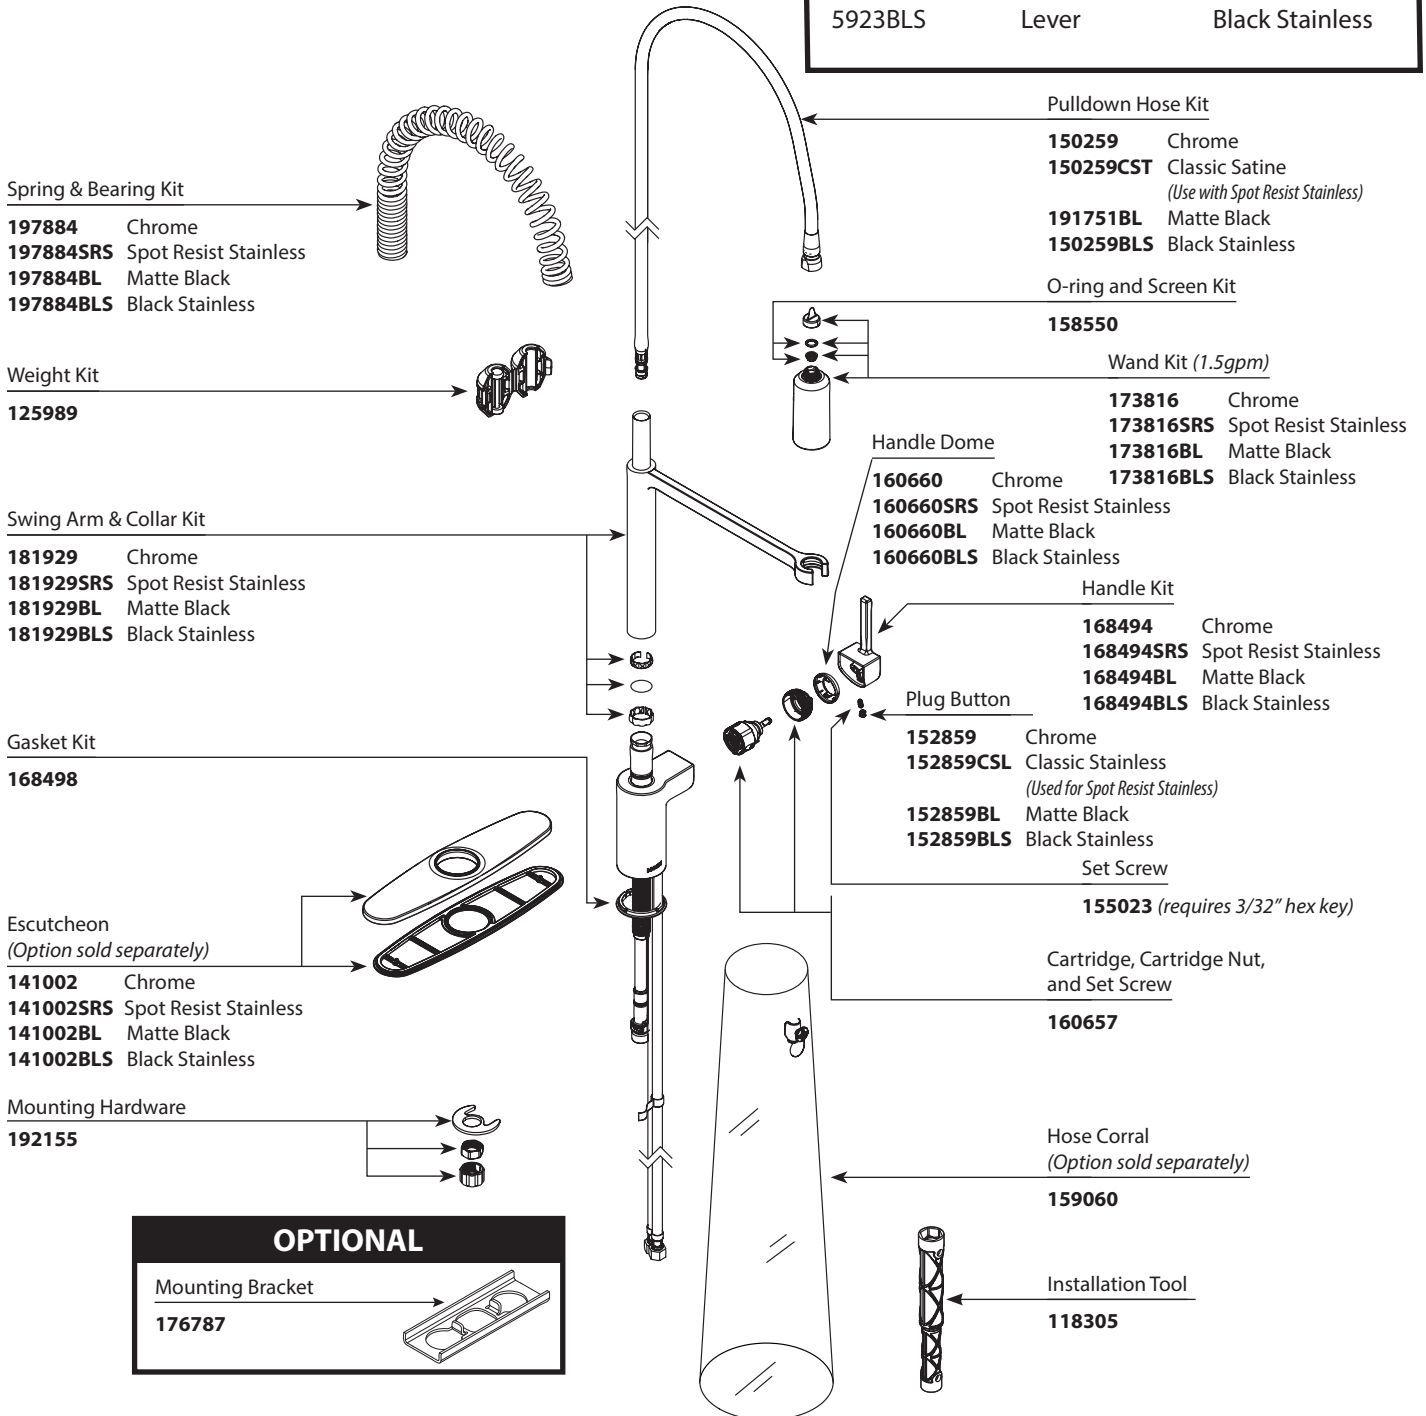

■ Order by Part Number

*There is more than one version of this model.
Page down to identify the version you have.*

ALIGN™ Single Handle Pre-Rinse Spring Pulldown Kitchen Faucet		
MODEL	HANDLE	FINISH
5923	Lever	Chrome
5923SRS	Lever	Spot Resist Stainless
5923BL	Lever	Matte Black
5923BLS	Lever	Black Stainless

OPTIONAL

Mounting Bracket
176787

■ Order by Part Number

ALIGN™ Single Handle Pre-Rinse Spring Pull-down Kitchen Faucet		
MODEL	HANDLE	FINISH
5923	Lever	Chrome
5923SRS	Lever	Spot Resist Stainless
5923BL	Lever	Matte Black