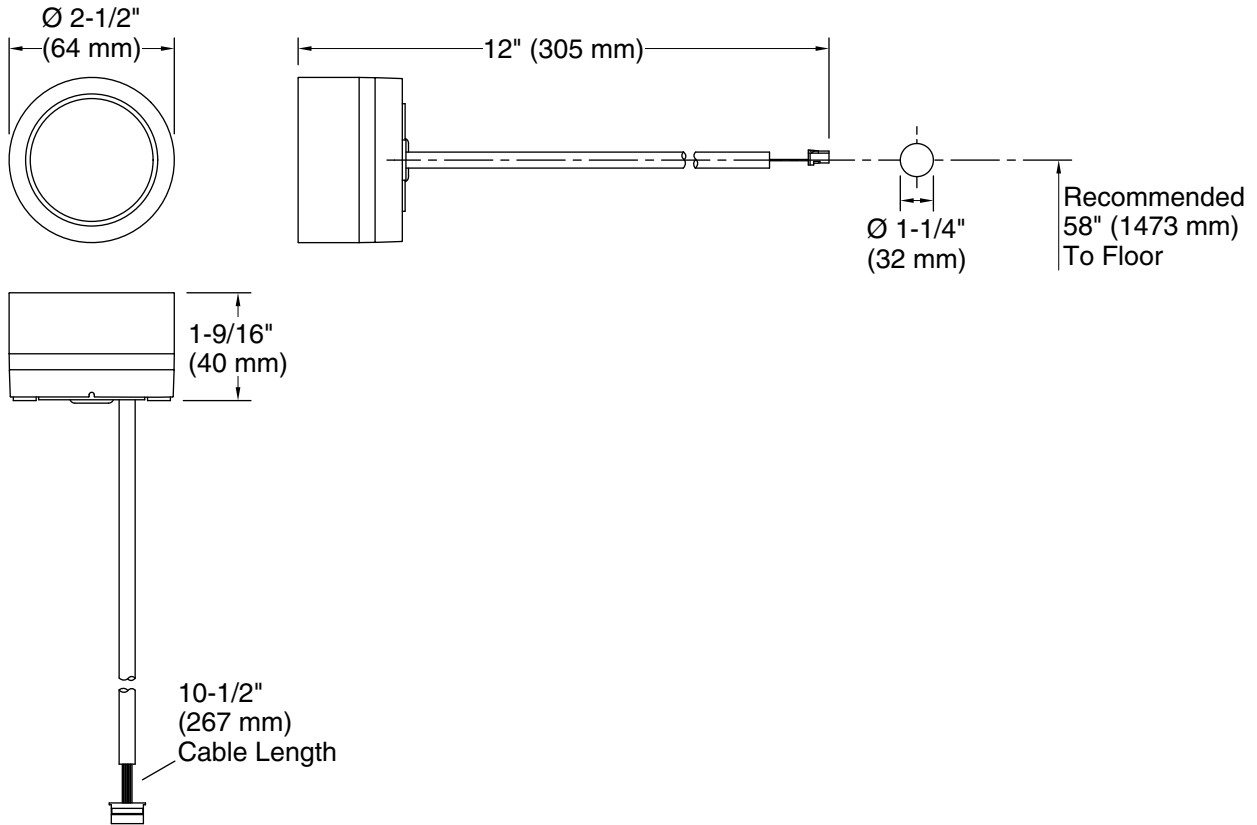

Technical Information

All product dimensions are nominal.

Drain included:	No
Bluetooth® range:	32 ft (0.8 m)
Bluetooth® version:	4.1
Max. Ambient temp:	125°F (51.7°C)
Min. Operating temp:	86°F (30°C)
Max. Operating temp:	120°F (48.9°C)
Max. Relative humidity condensing:	100%

Notes

Install this product according to the installation instructions.