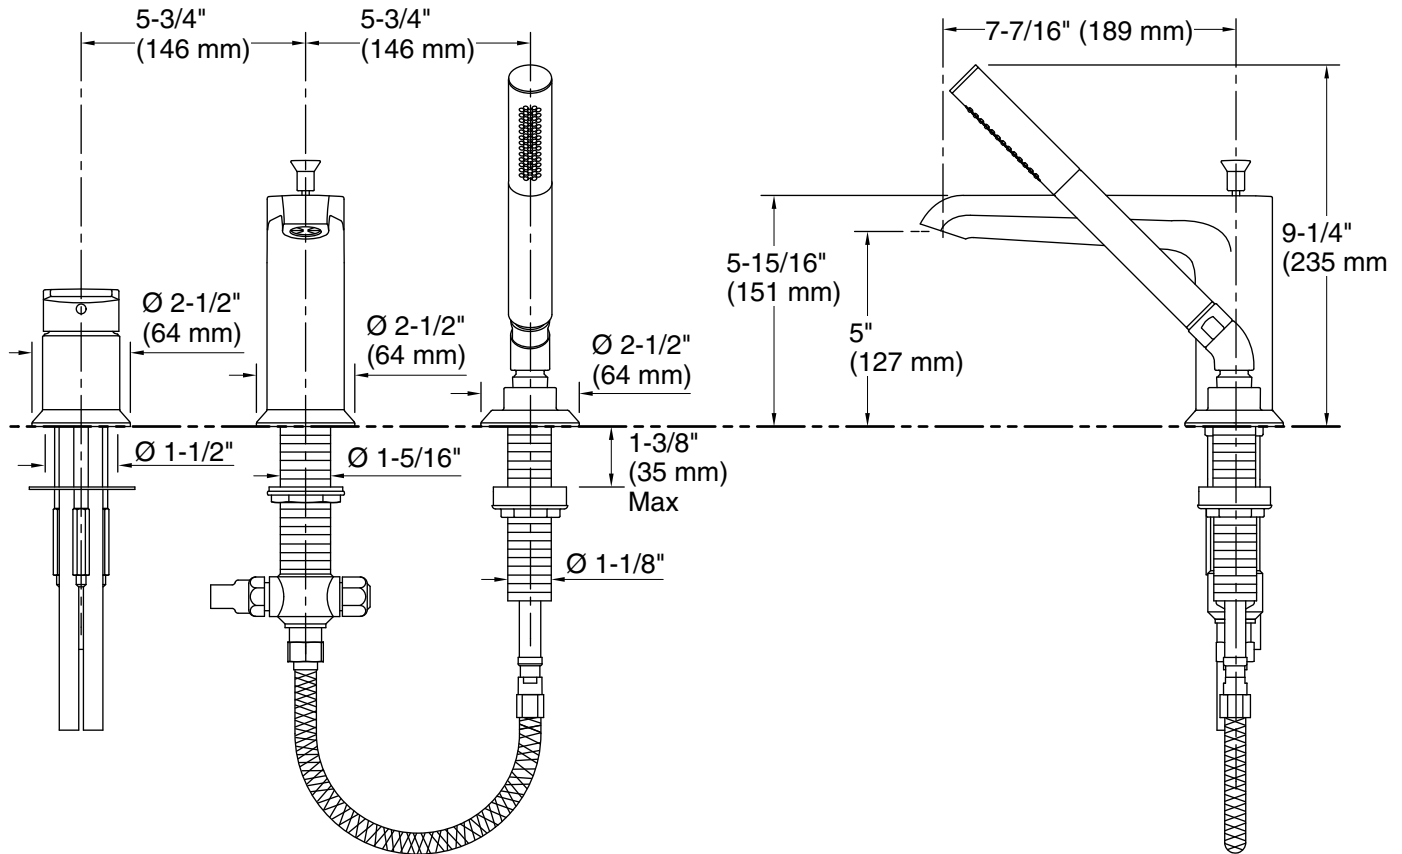

Material

- Premium metal construction for durability and reliability.
- KOHLER finishes resist corrosion and tarnishing.

Installation

- Deck- or bath-mount.
- Coordinates with Pitch® bath and shower trim.

Recommended Products/Accessories

K-23723 Faucet cleaner

Included Components

Additional Components:

60" metal hose
Handshower

Codes/Standards

ASME A112.18.1/CSA B125.1
DOE - Energy Policy Act 1992
EPA WaterSense®
California Energy Commission (CEC)

Technical Information

All product dimensions are nominal.

Faucet:

Flow rate: 11 gal/min (41.6 l/min)

Pressure: 45 psi (3.1 bar)

Drain included: No

Spout:

Spout reach: 7-7/16" (189 mm)

Handshower:

Rated maximum flow: 1.75 gal/min (6.6 l/min)

Pressure: 45 psi (3.1 bar)

Notes

Install this product according to the installation instructions.

CAUTION: Do not install the bath faucet in an area where it may inadvertently be used for support by the bather.