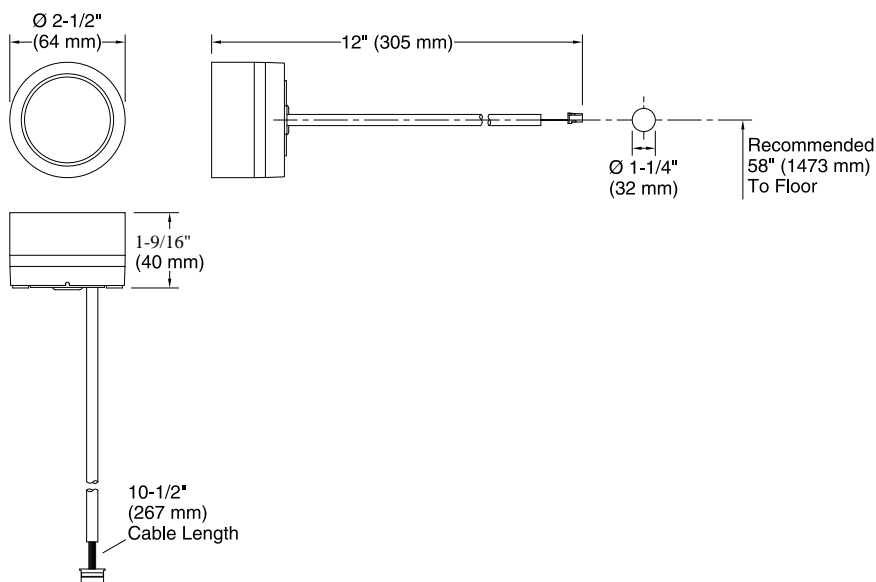

### Technical Information

All product dimensions are nominal.

Drain included:	No
Bluetooth® range:	32 ft (0.8 m)
Bluetooth® version:	4.1
Max. Ambient temp:	140°F (60°C)
Min. Operating temp:	86°F (30°C)
Max. Operating temp:	120°F (48.9°C)
Max. Relative humidity condensing:	100%