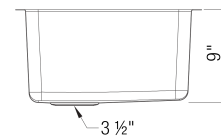

BLANCO

Sink Specifications

FORMERA 1³/₄

Color	SKU
Satin Finished	442769

Design and Planning Tips

- Min cabinet size: 36 in
- Bowl depth: 9 in (229.0 mm)

What is included:
Installation instructions
Cut-out template
Limited Lifetime Warranty

Depending on cabinet construction, a different cabinet size may be required. Consult the cabinet manufacturer.

Cubed weight: 102 lbs.

Optional Accessories

Sink Grid	237144
Sink Grid	237145
CapFlow Strainer Cover	517666