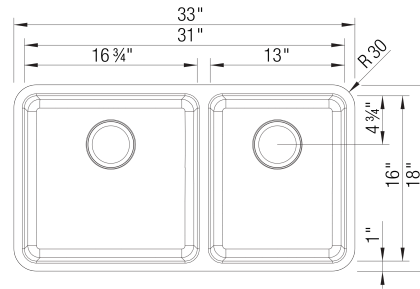

BLANCO

Sink Specifications

FORMERA 1³/₄

Color	SKU
Satin Finished	442769

Design and Planning Tips

- Min cabinet size: 36 in
- Bowl depth: 9 in (229.0 mm)

What is included:
Installation instructions
Cut-out template
Limited Lifetime Warranty

Depending on cabinet construction, a different cabinet size may be required. Consult the cabinet manufacturer.

Cubed weight: 102 lbs.

Optional Accessories

Sink Grid	237144
Sink Grid	237145
CapFlow Strainer Cover	517666