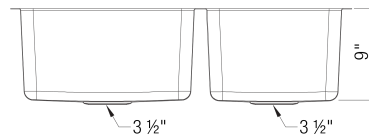

BLANCO

Sink Specifications

FORMERA 1³/₄

Color	SKU
Satin Finished	442769

Design and Planning Tips

- Min cabinet size: 36 in
- Bowl depth: 9 in (229.0 mm)

What is included:
Installation instructions
Cut-out template
Limited Lifetime Warranty

Depending on cabinet construction, a different cabinet size may be required. Consult the cabinet manufacturer.

Cubed weight: 102 lbs.

Optional Accessories

Sink Grid	237144
Sink Grid	237145
CapFlow Strainer Cover	517666