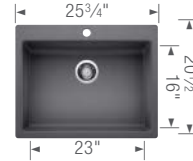

SILGRANIT ADA / CSA Sink PRECIS

Dual-mount

PRECIS 25 ADA / CSA SINGLE

Coal Black NEW	402655 NEW
Anthracite	402073
Cinder	402074
Metallic Gray	402075
Concrete Gray	402269

Sink Specification

Min. Cab. Size*	27" (685 mm)
Bowl Depth	5" (127 mm)

Note: Sink can be installed as a drop-in or undermount.
2 additional knock-out holes for accessories.