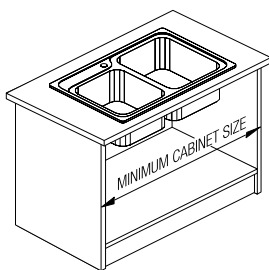

## 1. Determine the size of your sink cabinet

- Standard kitchen cabinets come in size increments of 3" (for example 18", 21", 24", 27", 30", 33", 36" etc.).
- Measure from gable to gable (left to right). Be sure to measure from outside edge to outside edge.
- This is the minimum cabinet size. All BLANCO sinks indicate the minimum cabinet size requirements.