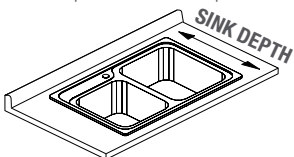

A sink that measures up to 20 1/2" deep (front to back) should fit.