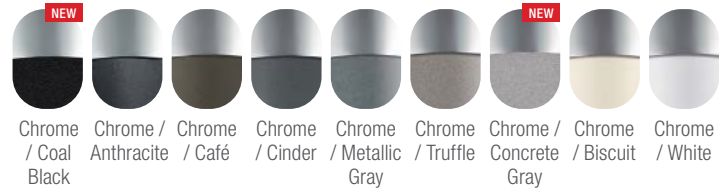

SILGRANIT-Look – Dual Finishes