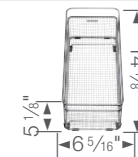

YOUR ULTIMATE BLANCO UNIT

Go beyond the basics with next level meal prep. BLANCO accessories are designed to make life in the kitchen easier by working with your sink and faucet to create a seamless kitchen water hub experience. Customize your BLANCO UNIT with high quality, innovative accessories tailored to meet the needs of your busy kitchen.

Organic Waste System

SOLON is made from high grade recycled stainless steel, collecting organic waste beneath the counter and out of sight.

Custom-fitted Grids

Constructed of stainless steel and dishwasher safe. Bottom grids offer protection while floating grids provide an elevated surface.

Colanders and Baskets

Colanders and baskets can be used for drying dishes or for rinsing fruits and vegetables.

Cutting Boards

A wide variety of quality cutting boards are available in maple, ash, beech, and walnut.

Functional Sink Rails

Exclusive to the QUATRUS ERGON, these stainless steel sink rails help you fill, soak, rest, drain, defrost, and elevate!

Accessories

SOLON ORGANIC WASTE SYSTEM

401919

BEECH CUTTING BOARD

For VINTERA and IKON sinks

235010
NEW

For METRA sinks

406340

ASH CUTTING BOARD

For select QUATRUS and QUATRUS R15 sinks

406345

MESH BASKETS

406461

406399

GROCKERY BASKET

406470