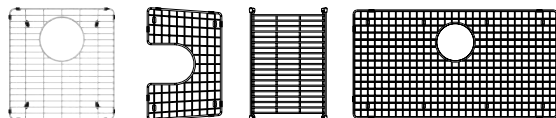

COLANDERS		
		406462
		406397
ELEVATED GRID		
	For QUATRUS & QUATRUS R15 sinks	406346
FLOATING GRIDS		
	For IKON sinks	406533
	For PRECIS sinks	406535
	For PRECIS sinks	406536
BOTTOM SINK GRIDS		

Full product details available at blanco.com

DISH RACK		
	For PROFINA sink	401807
FLOATING DISH RACK		
	For select DIAMOND sinks	406998
	For select DIAMOND sinks	406999
LAUNDRY RACK		
	For laundry sinks	401952
SINK RAILS (SET OF 2)		
	For QUATRUS R15 ERGON SUPER SINGLE APRON	402256