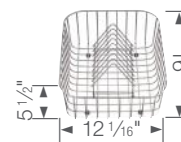

GROCKERY BASKET