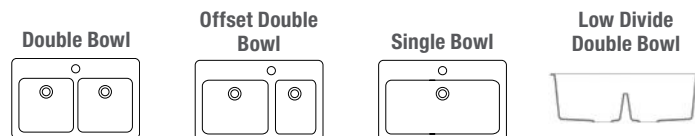

6. Installation methods

Undermount

This is when your sink is installed under the counter. This requires a counter material that can have a polished edge around the sink opening (quartz, granite and marble are beautiful options). Undermount sinks can be installed with different reveals: