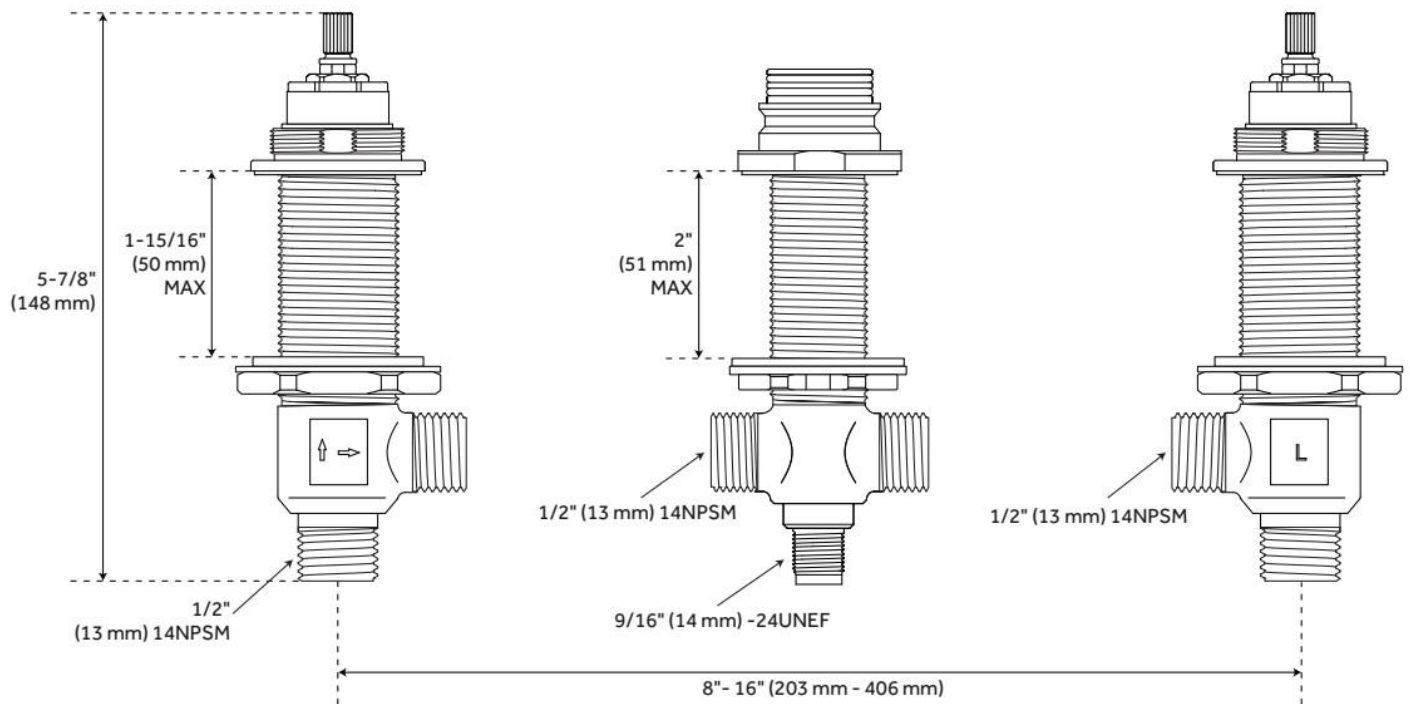

GREYFIELD 3-HOLE ROMAN TUB FAUCET

SKU: 949851

Code: SHGF3RT, SH674163

FEATURES

Material: Metal construction for strength and durability

Installation Type: Deck Mount

Flow Rate: 19 gpm (71.9 L/min) @ 80 psi

Cartridge Type: Ceramic Disc

Swivel Spout: No

Required for Installation: Rough-in valve: SH674163

ASME A112.18.1/CSA B125.1, LISTED ID: SH674163

ADDITIONAL FEATURES

- 14-1/2" Length is based on 8" centered faucet holes.
- Optional Rough-in Valve:
 - 3-Hole Installation.
 - Brass coupling nut.

Installation Type: Deck Mount

ASME A112.18.1/CSA B125.1, Massachusetts Accepted, LISTED ID: SH674163

ADDITIONAL FEATURES

- Compatible with Beasley, Carraway, Edenton, Key West, Provincetown, St. Martin and Vilamonte 3-Hole Roman Tub Faucets.
- 3-Hole Installation.
- Brass coupling nut.
- Faucet can be installed with variable centers from 8" - 16"

REVISED 5/15/2024

3-HOLE ROMAN TUB FAUCET ROUGH-IN VALVE

SKU: 448004
Code: SH674163

REVISED 5/15/2024