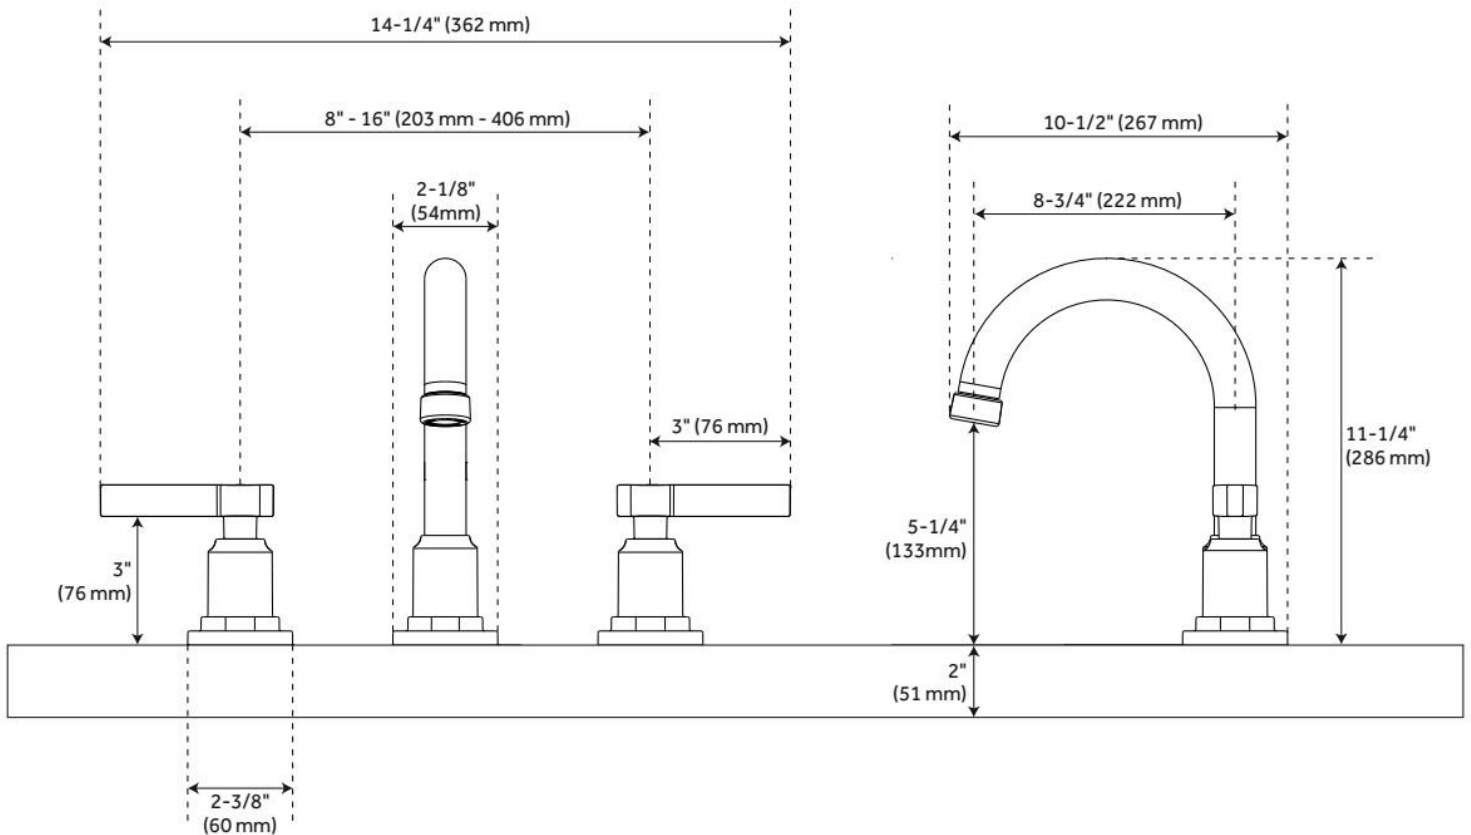

GREYFIELD 3-HOLE ROMAN TUB FAUCET

SKU: 949851

Code: SHGF3RT, SH674163

REVISED 5/15/2024