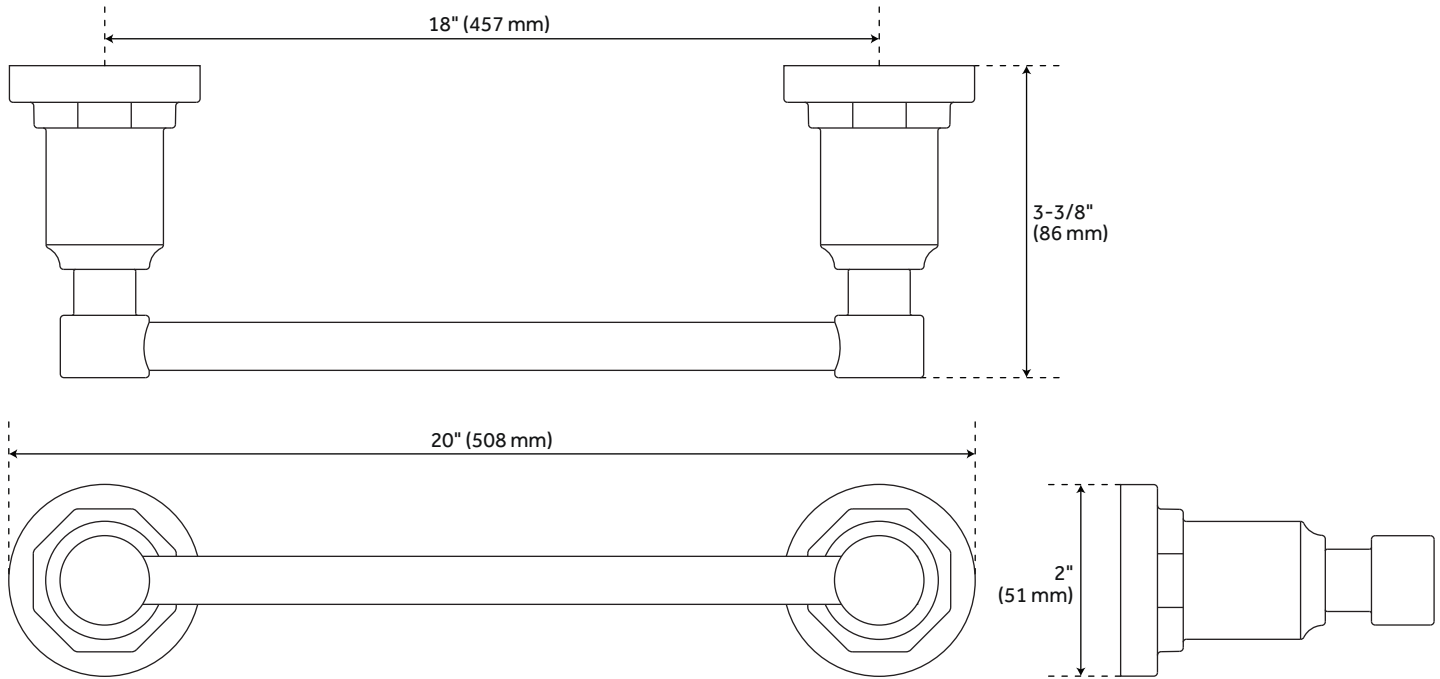

GREYFIELD

TOWEL BAR

SKU: 948292

FEATURES

- Installation Type: Wall Mount
- Design: Modern
- Material: Metal
- Mounting Hardware Included: Yes
- Mounting Hardware Concealed: Yes
- Assembly Required: No

CONTENTS

- 18" TOWEL BAR PAGE 2
- 24" TOWEL BAR PAGE 3

REVISED 03/30/2021

18" GREYFIELD

TOWEL BAR

SKU: 948292

FEATURES

- Length: 20"
- Height: 2"
- Depth: 3-3/8"
- Base Plate Diameter: 2"
- Centers: 18"

PRODUCT IMAGE

All dimensions and specifications are nominal and may vary. Use actual products for accuracy in critical situations.

PAGE 2
Code: SHGF18TB

24" GREYFIELD

TOWEL BAR

SKU: 948292

FEATURES

- Length: 26"
- Height: 2"
- Depth: 3-3/8"
- Base Plate Diameter: 2"
- Centers: 24"

PRODUCT IMAGE

All dimensions and specifications are nominal and may vary. Use actual products for accuracy in critical situations.

PAGE 3
Code: SHGF24TB