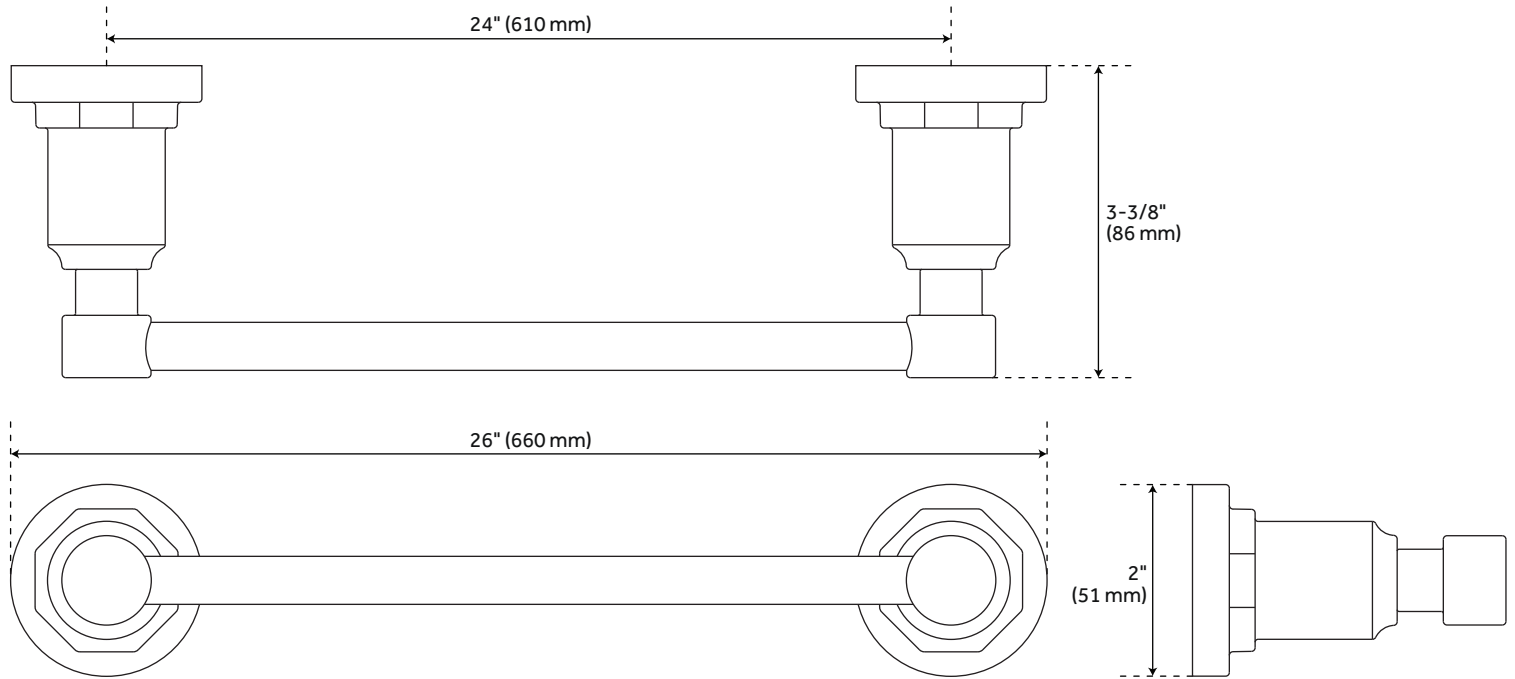

GREYFIELD

TOWEL BAR

SKU: 948292

FEATURES

- Installation Type: Wall Mount
- Design: Modern
- Material: Metal
- Mounting Hardware Included: Yes
- Mounting Hardware Concealed: Yes
- Assembly Required: No

CONTENTS

- 18" TOWEL BAR PAGE 2
- 24" TOWEL BAR PAGE 3

REVISED 03/30/2021

18" GREYFIELD

TOWEL BAR

SKU: 948292

FEATURES

- Length: 20"
- Height: 2"
- Depth: 3-3/8"
- Base Plate Diameter: 2"
- Centers: 18"

PRODUCT IMAGE

All dimensions and specifications are nominal and may vary. Use actual products for accuracy in critical situations.

PAGE 2
Code: SHGF18TB

24" GREYFIELD

TOWEL BAR

SKU: 948292

FEATURES

- Length: 26"
- Height: 2"
- Depth: 3-3/8"
- Base Plate Diameter: 2"
- Centers: 24"

PRODUCT IMAGE

All dimensions and specifications are nominal and may vary. Use actual products for accuracy in critical situations.

PAGE 3
Code: SHGF24TB