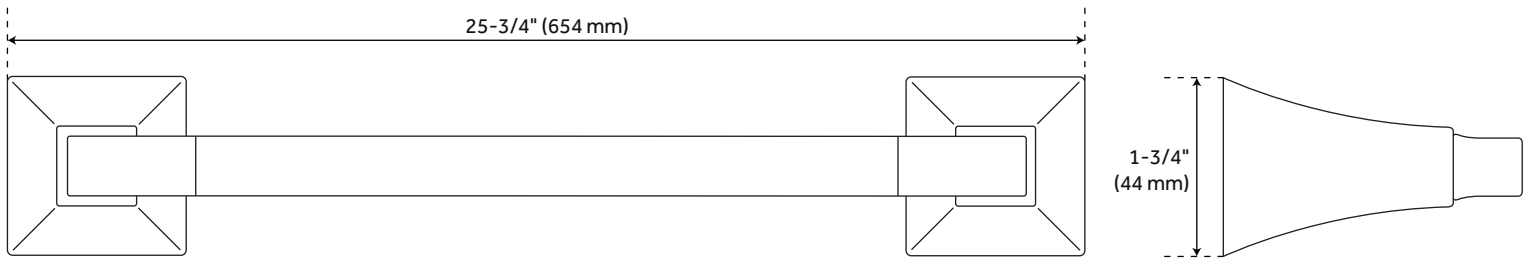

- 18" TOWEL BAR PAGE 2
- 24" TOWEL BAR PAGE 3

REVISED 03/30/2021

18" VILAMONTE

TOWEL BAR

SKU: 948224

FEATURES

- Length: 19-3/4"
- Height: 1-3/4"
- Depth: 3"
- Base Plate Length: 1-3/4"
- Base Plate Width: 1-3/4"
- Centers: 18"

PRODUCT IMAGE

All dimensions and specifications are nominal and may vary. Use actual products for accuracy in critical situations.

PAGE 2
Code: SHVL18TB

24" VILAMONTE

TOWEL BAR

SKU: 948224

FEATURES

- Length: 25-3/4"
- Height: 1-3/4"
- Depth: 3"
- Base Plate Length: 1-3/4"
- Base Plate Width: 1-3/4"
- Centers: 24"

PRODUCT IMAGE

All dimensions and specifications are nominal and may vary. Use actual products for accuracy in critical situations.

PAGE 3
Code: SHVL24TB