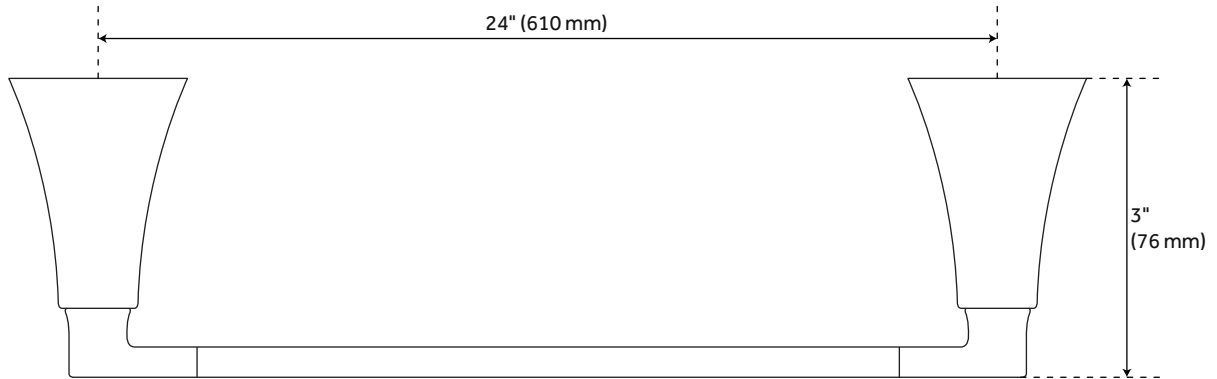

- 18" TOWEL BAR PAGE 2
- 24" TOWEL BAR PAGE 3

REVISED 03/30/2021

18" VILAMONTE

TOWEL BAR

SKU: 948224

FEATURES

- Length: 19-3/4"
- Height: 1-3/4"
- Depth: 3"
- Base Plate Length: 1-3/4"
- Base Plate Width: 1-3/4"
- Centers: 18"

PRODUCT IMAGE

All dimensions and specifications are nominal and may vary. Use actual products for accuracy in critical situations.

PAGE 2
Code: SHVL18TB

24" VILAMONTE

TOWEL BAR

SKU: 948224

FEATURES

- Length: 25-3/4"
- Height: 1-3/4"
- Depth: 3"
- Base Plate Length: 1-3/4"
- Base Plate Width: 1-3/4"
- Centers: 24"

PRODUCT IMAGE

All dimensions and specifications are nominal and may vary. Use actual products for accuracy in critical situations.

PAGE 3
Code: SHVL24TB