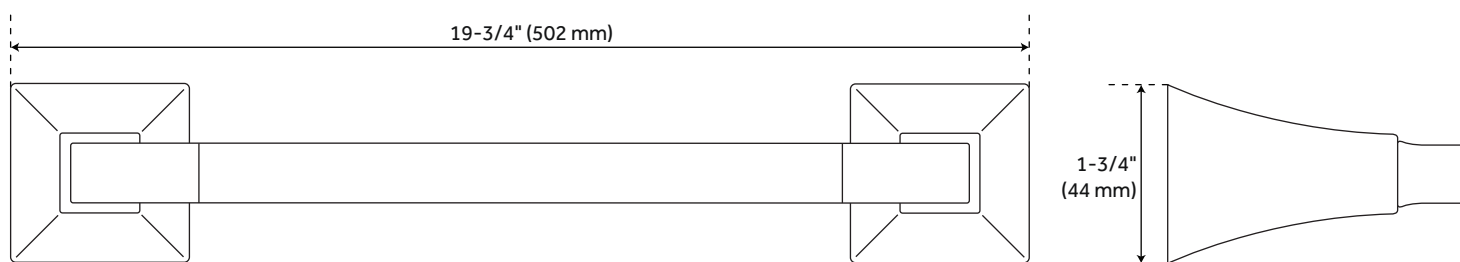

VILAMONTE

TOWEL BAR

SKU: 948224

FEATURES

- Installation Type: Wall Mount
- Design: Modern
- Material: Zinc
- Mounting Hardware Included: Yes
- Mounting Hardware Concealed: Yes
- Assembly Required: No

CONTENTS

- 18" TOWEL BAR PAGE 2
- 24" TOWEL BAR PAGE 3

REVISED 03/30/2021

18" VILAMONTE

TOWEL BAR

SKU: 948224

FEATURES

- Length: 19-3/4"
- Height: 1-3/4"
- Depth: 3"
- Base Plate Length: 1-3/4"
- Base Plate Width: 1-3/4"
- Centers: 18"

PRODUCT IMAGE

All dimensions and specifications are nominal and may vary. Use actual products for accuracy in critical situations.

PAGE 2
Code: SHVL18TB

24" VILAMONTE

TOWEL BAR

SKU: 948224

FEATURES

- Length: 25-3/4"
- Height: 1-3/4"
- Depth: 3"
- Base Plate Length: 1-3/4"
- Base Plate Width: 1-3/4"
- Centers: 24"

PRODUCT IMAGE

All dimensions and specifications are nominal and may vary. Use actual products for accuracy in critical situations.

PAGE 3
Code: SHVL24TB