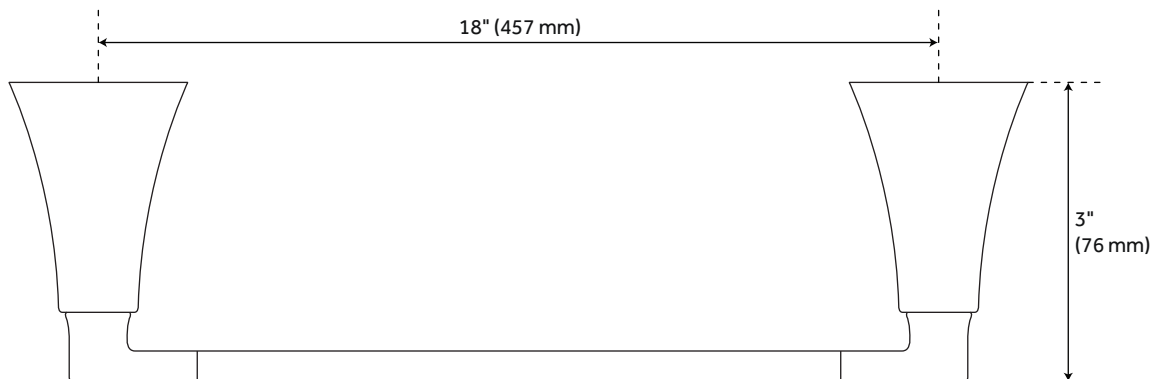

VILAMONTE

TOWEL BAR

SKU: 948224

FEATURES

- Installation Type: Wall Mount
- Design: Modern
- Material: Zinc
- Mounting Hardware Included: Yes
- Mounting Hardware Concealed: Yes
- Assembly Required: No

CONTENTS

- 18" TOWEL BAR PAGE 2
- 24" TOWEL BAR PAGE 3

REVISED 03/30/2021

18" VILAMONTE

TOWEL BAR

SKU: 948224

FEATURES

- Length: 19-3/4"
- Height: 1-3/4"
- Depth: 3"
- Base Plate Length: 1-3/4"
- Base Plate Width: 1-3/4"
- Centers: 18"

PRODUCT IMAGE

All dimensions and specifications are nominal and may vary. Use actual products for accuracy in critical situations.

PAGE 2
Code: SHVL18TB

24" VILAMONTE

TOWEL BAR

SKU: 948224

FEATURES

- Length: 25-3/4"
- Height: 1-3/4"
- Depth: 3"
- Base Plate Length: 1-3/4"
- Base Plate Width: 1-3/4"
- Centers: 24"

PRODUCT IMAGE

All dimensions and specifications are nominal and may vary. Use actual products for accuracy in critical situations.

PAGE 3
Code: SHVL24TB