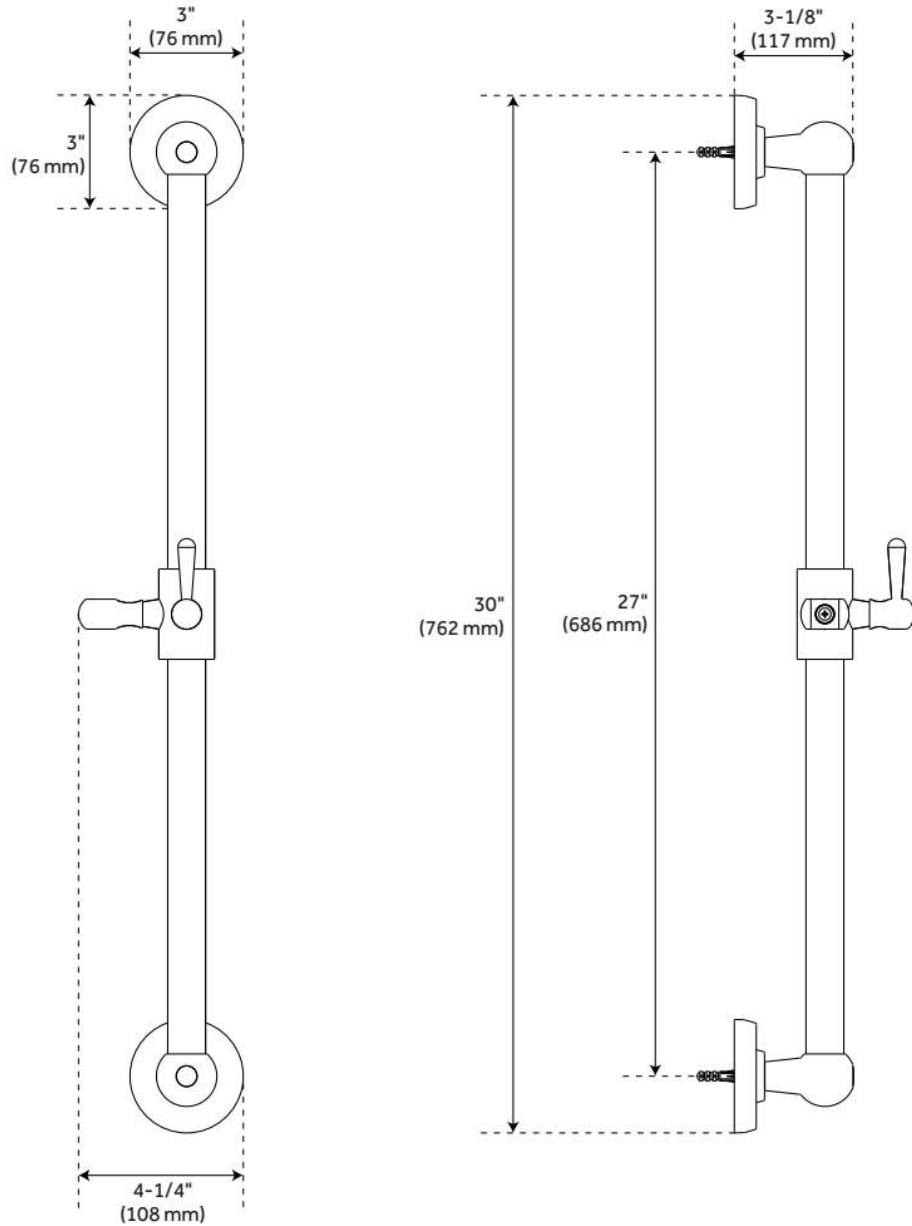

30" TRADITIONAL SLIDE BAR FOR HAND SHOWER

SKU: 948916
Code: SHSB3010

FEATURES

Material: Metal

ADDITIONAL FEATURES

- Metal bar and mounting posts.
- Adjustable angle for handshower mount.

REVISED 11/22/2024

30" TRADITIONAL SLIDE BAR FOR HAND SHOWER

SKU: 948916
Code: SHSB3010

REVISED 11/22/2024