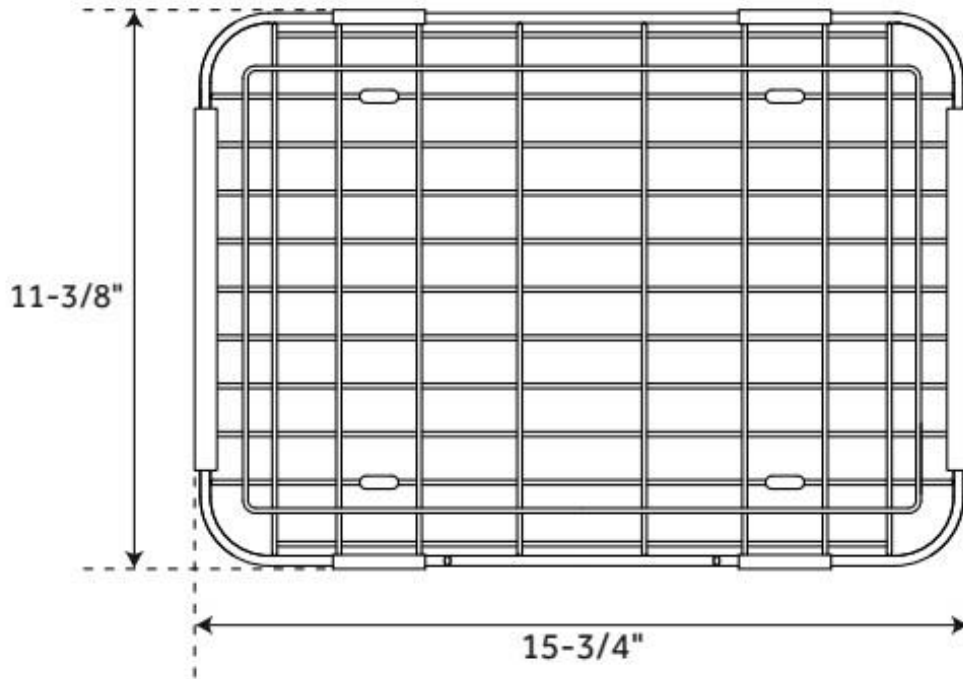

OPTIONAL WORKSPACE ACCESSORIES

SKU: 948547

Code: SHWORKRM, SHWORK, SHWORKN

ADDITIONAL FEATURES

Workspace Accessories:

Workspace Metal Rinse Basket : Contracted dimensions: 15-3/4" L x 11-3/8" W x 3-3/4" H.

Extended dimensions: 20-1/2" L x 11-3/8" W x 3-3/4" H.

Workspace Rolling Mat Drain Board :Overall dimensions: 16-3/8" L x 12-5/8" W.

Dimensions when rolled: 16-3/8" L x 2-3/8" W.

Workspace Plastic Rinse Basket: Contracted dimensions: 13-3/8" L x 9" W x 3-3/4" H.

Extended dimensions: 18-1/2" L x 9" W x 3-3/4" H.

REVISED 7/12/2024

OPTIONAL WORKSPACE ACCESSORIES

SKU: 948547

Code: SHWORKRM, SHWORK, SHWORKN

REVISED 7/12/2024

OPTIONAL WORKSPACE ACCESSORIES

SKU: 948547