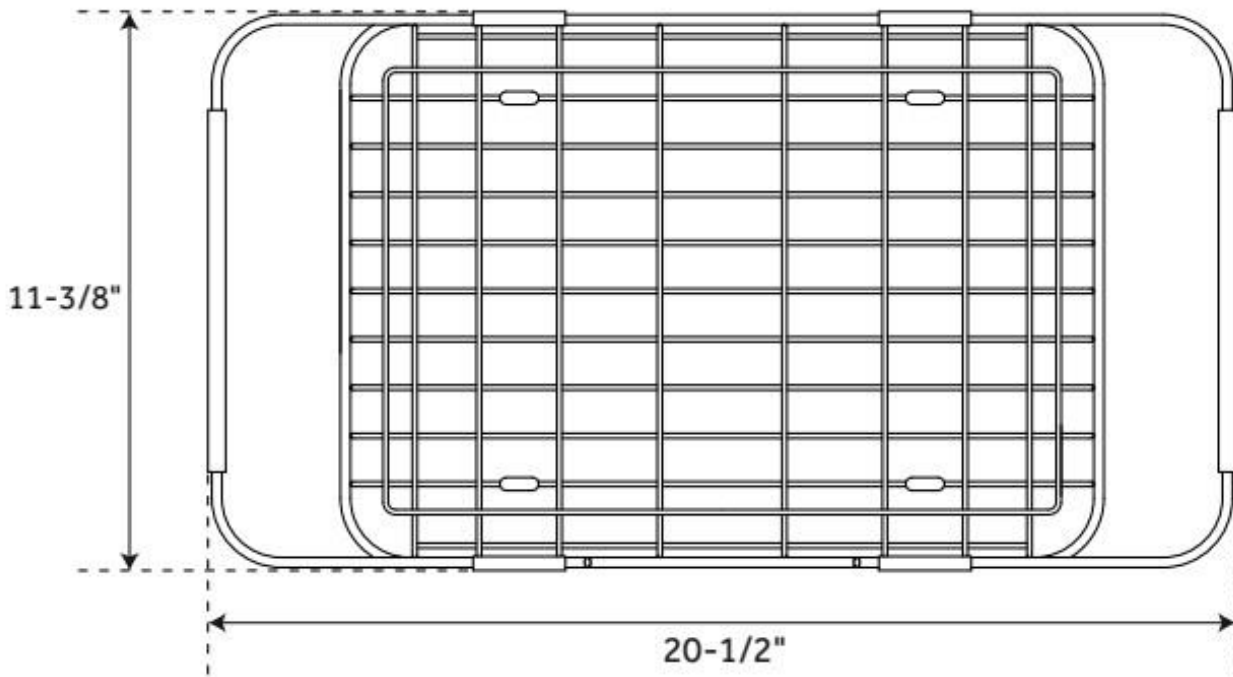

OPTIONAL WORKSPACE ACCESSORIES

SKU: 948547

Code: SHWORKRM, SHWORK, SHWORKN

ADDITIONAL FEATURES

Workspace Accessories:

Workspace Metal Rinse Basket : Contracted dimensions: 15-3/4" L x 11-3/8" W x 3-3/4" H.

Extended dimensions: 20-1/2" L x 11-3/8" W x 3-3/4" H.

Workspace Rolling Mat Drain Board :Overall dimensions: 16-3/8" L x 12-5/8" W.

Dimensions when rolled: 16-3/8" L x 2-3/8" W.

Workspace Plastic Rinse Basket: Contracted dimensions: 13-3/8" L x 9" W x 3-3/4" H.

Extended dimensions: 18-1/2" L x 9" W x 3-3/4" H.

REVISED 7/12/2024

OPTIONAL WORKSPACE ACCESSORIES

SKU: 948547

Code: SHWORKRM, SHWORK, SHWORKN

REVISED 7/12/2024

OPTIONAL WORKSPACE ACCESSORIES

SKU: 948547