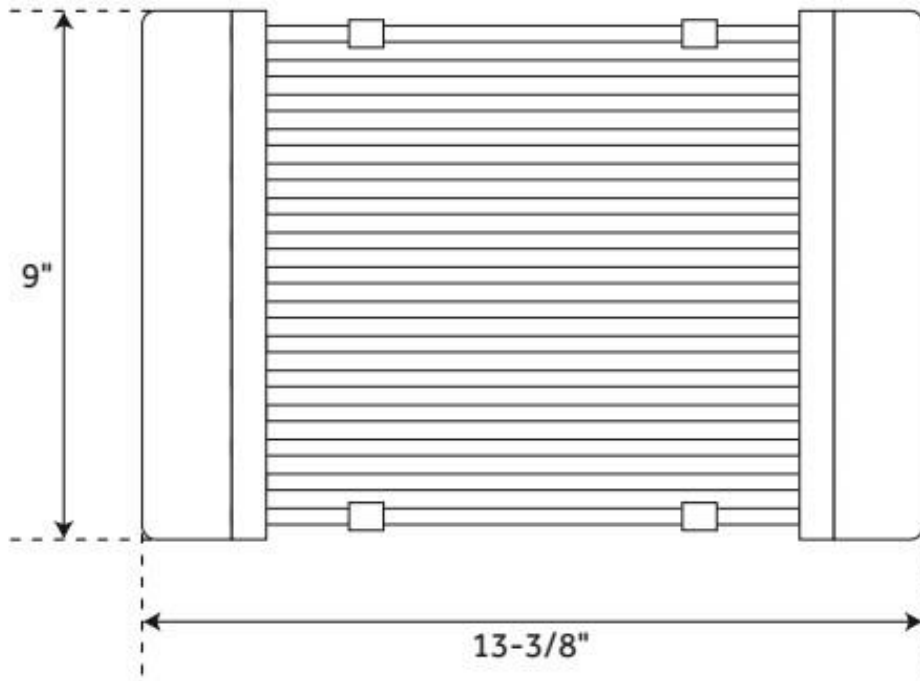

OPTIONAL WORKSPACE ACCESSORIES

SKU: 948547

Code: SHWORKRM, SHWORK, SHWORKN

REVISED 7/12/2024