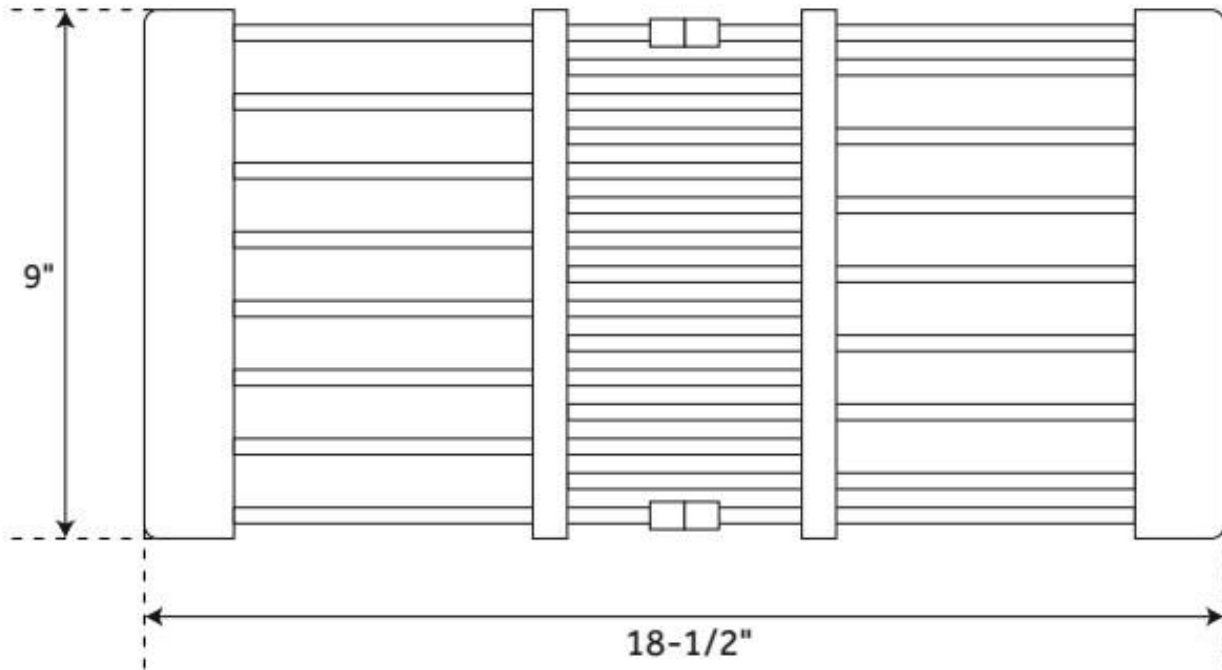

OPTIONAL WORKSPACE ACCESSORIES

SKU: 948547

Code: SHWORKRM, SHWORK, SHWORKN

REVISED 7/12/2024