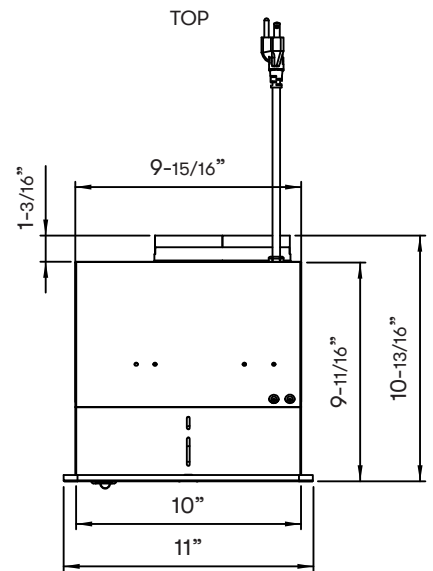

Shown with 30" adjustable depth liner, AK0840AS

Cabinet Bottom Cut-Out Size (W x D): 19-3/4" x 10-1/4"

SIDE

BACK

\*Includes a 35" long grounded power cord

**MODEL**

Stainless Steel	AK8400BS290	AK8400BS
Size	21" (20-9/16")	21" (20-9/16")

**BLOWER PERFORMANCE**

Blower CFM (Min. - Max.)	180 - 290	210 - 400
Sones (Min. - Max.)	1.3 - 3.2	2 - 5

**FEATURES**

Controls	Mechanical Slide	Mechanical Slide
Speed Levels	3	3
Auto Delay-Off	No	No
Lighting	LumiLight LED, 6W x2	LumiLight LED, 6W x2
Dual-Level Lighting	Yes	Yes
Filters	Aluminum Mesh x1	Aluminum Mesh x1
Recirculating Option	Yes	Yes

**DUCT SPECIFICATIONS**

Vertical Internal Blower	6" Round	6" Round
Horizontal Internal Blower	NA	NA
AC POWER	120V, 60Hz at Max. 2A	120V, 60Hz at Max. 3A

**OPTIONAL ACCESSORIES**

30" Liner (17-1/2" - 20-1/2" Depth)	AK0840AS	AK0840AS
36" Liner (17-1/2" - 20-1/2" Depth)	AK0846AS	AK0846AS
Recirculating Kit	ZRC-8400A	ZRC-8400A

\*Mounting height refers to distance between top of a 36" tall cooking surface and bottom of hood.