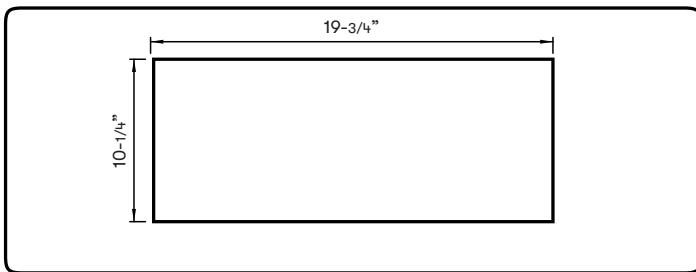

Shown with 30" adjustable depth liner, AK0840AS

Cabinet Bottom Cut-Out Size (W x D): 19-3/4" x 10-1/4"

SIDE

BACK

\*Includes a 35" long grounded power cord

**MODEL**

Stainless Steel	AK8400BS290	AK8400BS
Size	21" (20-9/16")	21" (20-9/16")

**BLOWER PERFORMANCE**

Blower CFM (Min. - Max.)	180 - 290	210 - 400
Sones (Min. - Max.)	1.3 - 3.2	2 - 5

**FEATURES**

Controls	Mechanical Slide	Mechanical Slide
Speed Levels	3	3
Auto Delay-Off	No	No
Lighting	LumiLight LED, 6W x2	LumiLight LED, 6W x2
Dual-Level Lighting	Yes	Yes
Filters	Aluminum Mesh x1	Aluminum Mesh x1
Recirculating Option	Yes	Yes