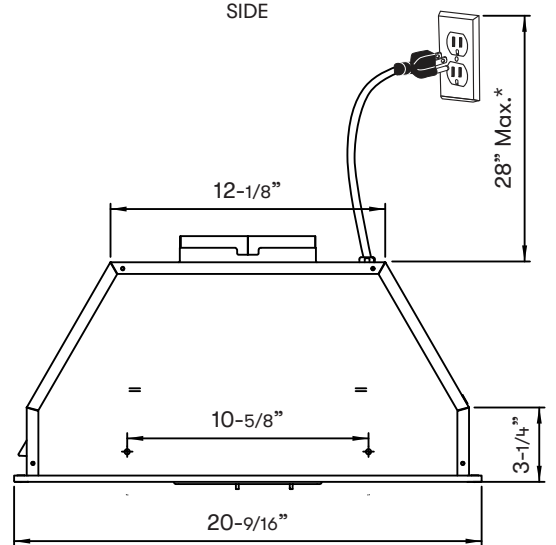

Shown with 30" adjustable depth liner, AK0840AS

Cabinet Bottom Cut-Out Size (W x D): 19-3/4" x 10-1/4"

SIDE

BACK

\*Includes a 35" long grounded power cord

**MODEL**

Stainless Steel	AK8400BS290	AK8400BS
Size	21" (20-9/16")	21" (20-9/16")

**BLOWER PERFORMANCE**

Blower CFM (Min. - Max.)	180 - 290	210 - 400
Sones (Min. - Max.)	1.3 - 3.2	2 - 5

**FEATURES**

Controls	Mechanical Slide	Mechanical Slide
Speed Levels	3	3
Auto Delay-Off	No	No
Lighting	LumiLight LED, 6W x2	LumiLight LED, 6W x2
Dual-Level Lighting	Yes	Yes
Filters	Aluminum Mesh x1	Aluminum Mesh x1
Recirculating Option	Yes	Yes

**DUCT SPECIFICATIONS**

Vertical Internal Blower	6" Round	6" Round
Horizontal Internal Blower	NA	NA
AC POWER	120V, 60Hz at Max. 2A	120V, 60Hz at Max. 3A

**OPTIONAL ACCESSORIES**

30" Liner (17-1/2" - 20-1/2" Depth)	AK0840AS	AK0840AS
36" Liner (17-1/2" - 20-1/2" Depth)	AK0846AS	AK0846AS
Recirculating Kit	ZRC-8400A	ZRC-8400A