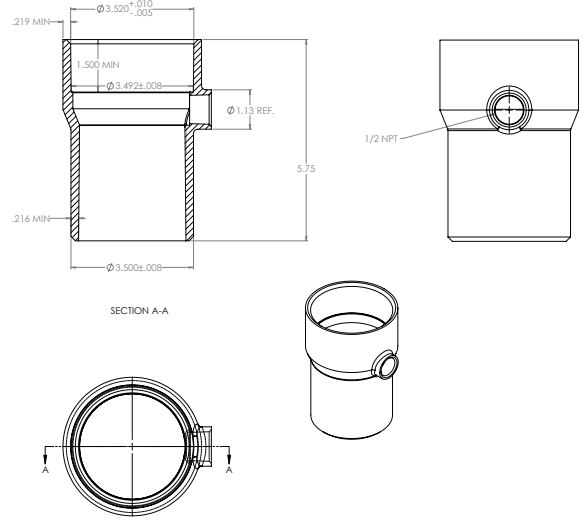

Plastic Trap Primer Adapters

Product Features

- Material of construction: ABS or PVC
- Eliminates the need for a no hub tapped p-trap
- Cuts down on installation time
- One piece design with pre-installed LF brass compression fitting
- Can be rotated in 360 degree direction prior to cementing in order to accept water line from any direction
- cUPC / IAPMO listed
- Meets: ASTM D-2661 and ASTM D-2665

Application

- Serves as a trap seal primer connection under a floor drain or floor sink. Is available in 2", 3" or 4" and in ABS or PVC construction. Will cement inside of a 2", 3" or 4" p-trap
- Offered with either a 1/2" OD or a 5/8" OD LF brass compression adapter

Optional Accessories / Available Parts

PFPAAKD	2" ABS Trap Adapter, Includes 1/2" Outside Diameter Compression Adapter
PFPAAMD	3" ABS Trap Adapter, Includes 1/2" Outside Diameter Compression Adapter
PFPAAPD	4" ABS Trap Adapter, Includes 1/2" Outside Diameter Compression Adapter
PFPAAKE	2" ABS Trap Adapter, Includes 5/8" Outside Diameter Compression Adapter
PFPAAME	3" ABS Trap Adapter, Includes 5/8" Outside Diameter Compression Adapter
PFPAAPE	4" ABS Trap Adapter, Includes 5/8" Outside Diameter Compression Adapter
PFPAAPD	2" PVC Trap Adapter, Includes 1/2" Outside Diameter Compression Adapter
PFPAAPMD	3" PVC Trap Adapter, Includes 1/2" Outside Diameter Compression Adapter
PFPAAPPD	4" PVC Trap Adapter, Includes 1/2" Outside Diameter Compression Adapter
PFPAAPKE	2" PVC Trap Adapter, Includes 5/8" Outside Diameter Compression Adapter
PFPAAPME	3" PVC Trap Adapter, Includes 5/8" Outside Diameter Compression Adapter
PFPAAPPE	4" PVC Trap Adapter, Includes 5/8" Outside Diameter Compression Adapter

Warranty and Codes

This PROFLO product carries a 1-year limited warranty.

Plastic Trap Primer Adapters

Product Specifications

PVC PRIMER ADAPTER 2"

PVC PRIMER ADAPTER 3"

PVC PRIMER ADAPTER 4"

* All measurements are nominal. Please verify before actual installation.