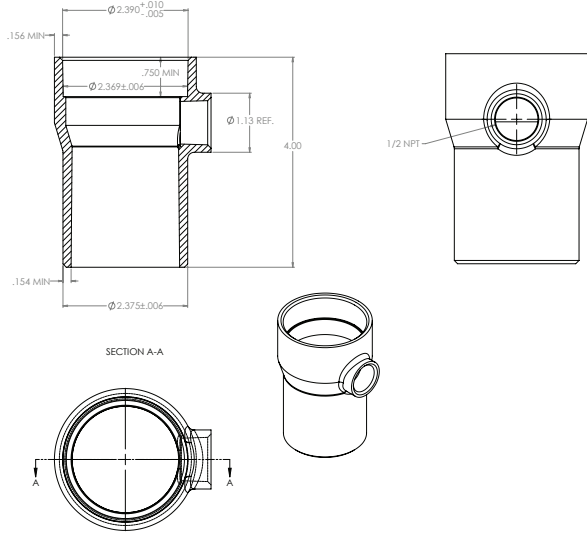

Plastic Trap Primer Adapters

Product Features

- Material of construction: ABS or PVC
- Eliminates the need for a no hub tapped p-trap
- Cuts down on installation time
- One piece design with pre-installed LF brass compression fitting
- Can be rotated in 360 degree direction prior to cementing in order to accept water line from any direction
- cUPC / IAPMO listed
- Meets: ASTM D-2661 and ASTM D-2665

Application

- Serves as a trap seal primer connection under a floor drain or floor sink. Is available in 2", 3" or 4" and in ABS or PVC construction. Will cement inside of a 2", 3" or 4" p-trap
- Offered with either a 1/2" OD or a 5/8" OD LF brass compression adapter

Optional Accessories / Available Parts

PFPAAKD	2" ABS Trap Adapter, Includes 1/2" Outside Diameter Compression Adapter
PFPAAMD	3" ABS Trap Adapter, Includes 1/2" Outside Diameter Compression Adapter
PFPAAPD	4" ABS Trap Adapter, Includes 1/2" Outside Diameter Compression Adapter
PFPAAKE	2" ABS Trap Adapter, Includes 5/8" Outside Diameter Compression Adapter
PFPAAME	3" ABS Trap Adapter, Includes 5/8" Outside Diameter Compression Adapter
PFPAAPE	4" ABS Trap Adapter, Includes 5/8" Outside Diameter Compression Adapter
PFPAAPD	2" PVC Trap Adapter, Includes 1/2" Outside Diameter Compression Adapter
PFPAAPMD	3" PVC Trap Adapter, Includes 1/2" Outside Diameter Compression Adapter
PFPAAPPD	4" PVC Trap Adapter, Includes 1/2" Outside Diameter Compression Adapter
PFPAAPKE	2" PVC Trap Adapter, Includes 5/8" Outside Diameter Compression Adapter
PFPAAPME	3" PVC Trap Adapter, Includes 5/8" Outside Diameter Compression Adapter
PFPAAPPE	4" PVC Trap Adapter, Includes 5/8" Outside Diameter Compression Adapter

Warranty and Codes

This PROFLO product carries a 1-year limited warranty.

Plastic Trap Primer Adapters

Product Specifications

PVC PRIMER ADAPTER 2"

PVC PRIMER ADAPTER 3"

PVC PRIMER ADAPTER 4"

* All measurements are nominal. Please verify before actual installation.