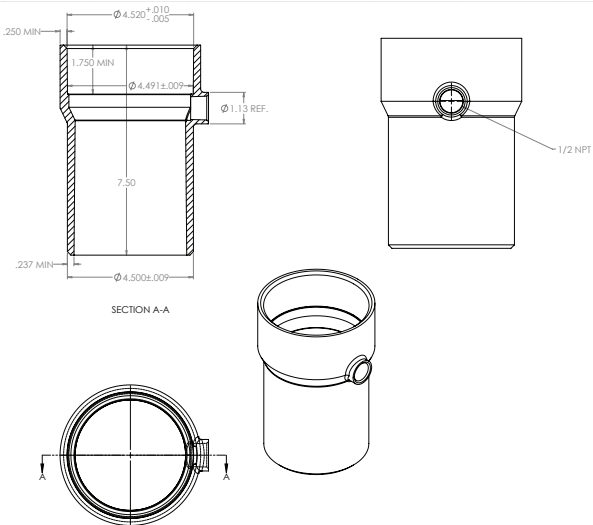

Plastic Trap Primer Adapters

Product Features

- Material of construction: ABS or PVC
- Eliminates the need for a no hub tapped p-trap
- Cuts down on installation time
- One piece design with pre-installed LF brass compression fitting
- Can be rotated in 360 degree direction prior to cementing in order to accept water line from any direction
- cUPC / IAPMO listed
- Meets: ASTM D-2661 and ASTM D-2665

Application

- Serves as a trap seal primer connection under a floor drain or floor sink. Is available in 2", 3" or 4" and in ABS or PVC construction. Will cement inside of a 2", 3" or 4" p-trap
- Offered with either a 1/2" OD or a 5/8" OD LF brass compression adapter

Optional Accessories / Available Parts

PFPAAKD	2" ABS Trap Adapter, Includes 1/2" Outside Diameter Compression Adapter
PFPAAMD	3" ABS Trap Adapter, Includes 1/2" Outside Diameter Compression Adapter
PFPAAPD	4" ABS Trap Adapter, Includes 1/2" Outside Diameter Compression Adapter
PFPAAKE	2" ABS Trap Adapter, Includes 5/8" Outside Diameter Compression Adapter
PFPAAME	3" ABS Trap Adapter, Includes 5/8" Outside Diameter Compression Adapter
PFPAAPE	4" ABS Trap Adapter, Includes 5/8" Outside Diameter Compression Adapter
PFPAAPD	2" PVC Trap Adapter, Includes 1/2" Outside Diameter Compression Adapter
PFPAAPMD	3" PVC Trap Adapter, Includes 1/2" Outside Diameter Compression Adapter
PFPAAPPD	4" PVC Trap Adapter, Includes 1/2" Outside Diameter Compression Adapter
PFPAAPKE	2" PVC Trap Adapter, Includes 5/8" Outside Diameter Compression Adapter
PFPAAPME	3" PVC Trap Adapter, Includes 5/8" Outside Diameter Compression Adapter
PFPAAPPE	4" PVC Trap Adapter, Includes 5/8" Outside Diameter Compression Adapter

Warranty and Codes

This PROFLO product carries a 1-year limited warranty.

Plastic Trap Primer Adapters

Product Specifications

PVC PRIMER ADAPTER 2"

PVC PRIMER ADAPTER 3"

PVC PRIMER ADAPTER 4"

* All measurements are nominal. Please verify before actual installation.