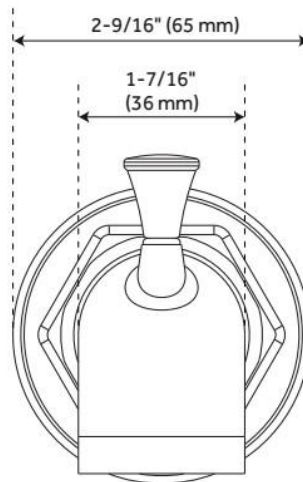

## FEATURES

Material: Metal  
Connection Type: 1/2" CTS Slip-Fit  
Faucet Centers: Single-Hole

ASME A112.18.1/CSA B125.1, CEC Listed, Massachusetts Accepted, LISTED ID: SHTS70XX

## ADDITIONAL FEATURES

- 1/2" Slip Fit Connection.

REVISED 5/24/2024

# GUNTHER TUB SPOUT WITH DIVERTER

SKU: 953083  
Code: SHTS70

REVISED 5/24/2024