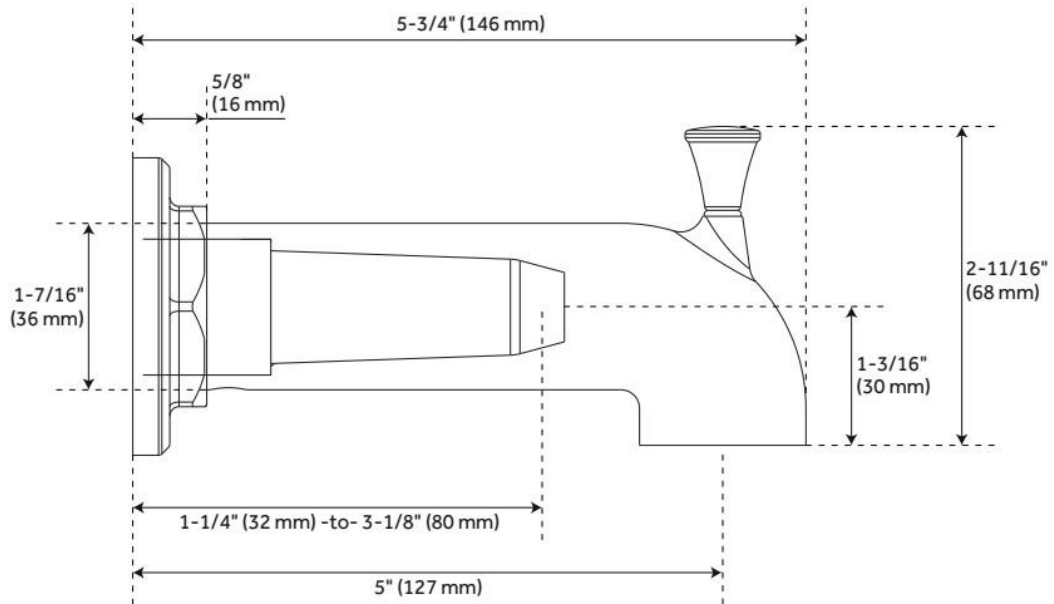

# GUNTHER TUB SPOUT WITH DIVERTER

SKU: 953083  
Code: SHTS70

## FEATURES

Material: Metal  
Connection Type: 1/2" CTS Slip-Fit  
Faucet Centers: Single-Hole

ASME A112.18.1/CSA B125.1, CEC Listed, Massachusetts Accepted, LISTED ID: SHTS70XX

## ADDITIONAL FEATURES

- 1/2" Slip Fit Connection.

REVISED 5/24/2024

# GUNTHER TUB SPOUT WITH DIVERTER

SKU: 953083  
Code: SHTS70

REVISED 5/24/2024