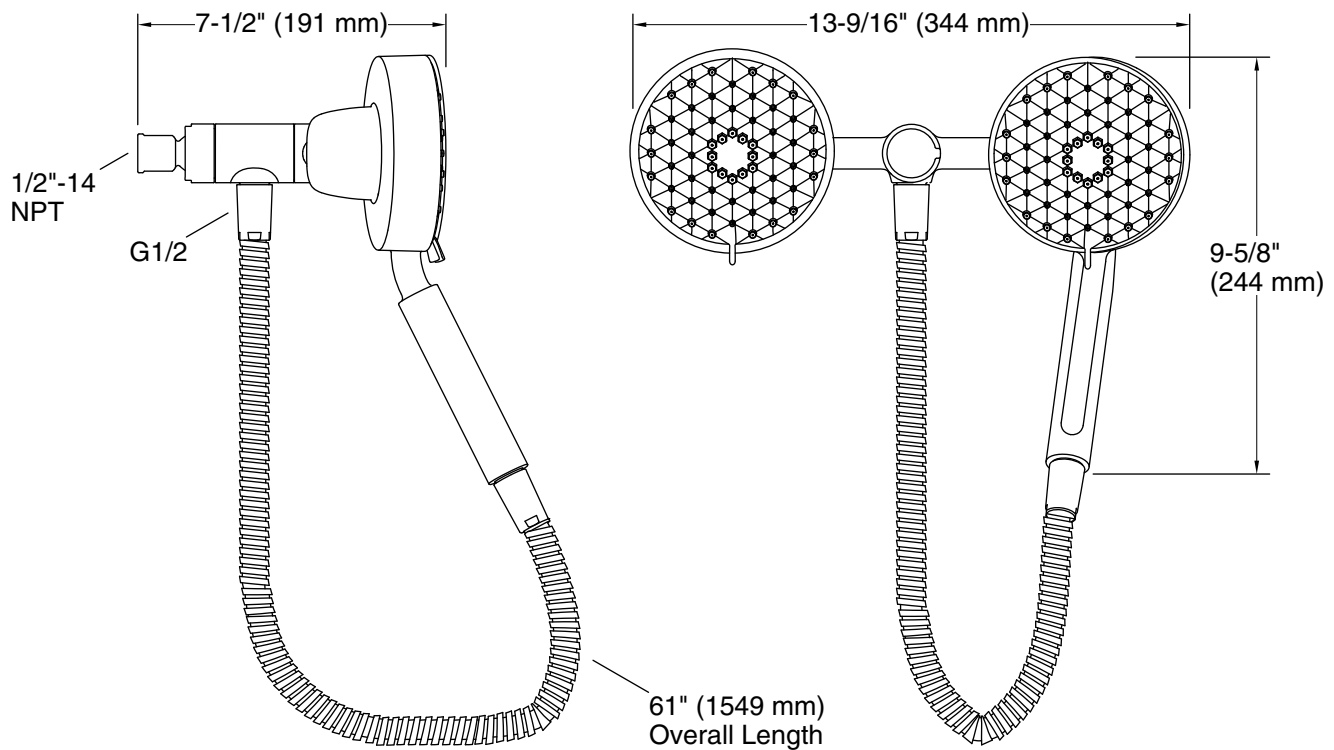

Features

- Multifunction shower head and handheld shower head each have advanced spray engines to provide three experiences: wide coverage, intense drenching, and targeted spray.
- Wide-coverage spray produces an encompassing spray for everyday use.
- Intense drenching spray delivers a forceful spray ideal for rinsing shampoo from hair.
- Targeted spray is a focused stream for targeting sore muscles or use as a utility spray.
- Pause feature temporarily pauses water flow to conserve water while you lather, shave or shampoo.
- MasterClean™ sprayface features an easy-to-clean surface that withstands mineral buildup.
- 2.5 gpm (9.5 lpm) maximum flow rate at 45 psi (3.1 bar).
- Box includes: Shower head, handheld shower head, 60" (1524 mm) metal hose.

Material

- Premium material construction for durability and reliability.
- KOHLER finishes resist corrosion and tarnishing.

Installation

- Shower arm and flange sold separately.

Included Components

Additional Components:
60" metal hose

Color	Code	Description
	CP	Polished Chrome

Technical Information

All product dimensions are nominal.

Showerhead/Body Spray:

Rated maximum flow: 2.5 gal/min (9.5 l/min)

Pressure:

45 psi (3.1 bar)

Notes