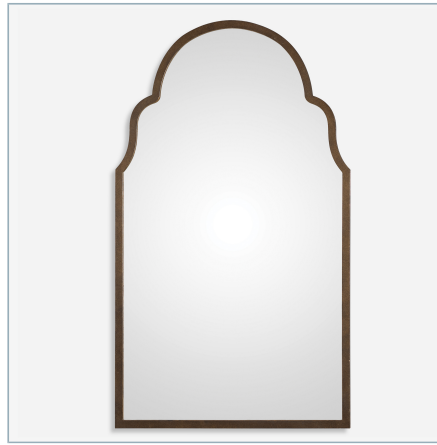

UTTERMOST

BRAYDEN ARCH MIRROR, NICKEL

ITEM #09697

This arch mirror features an elegant curved frame with a soft Moroccan feel constructed from stainless steel and finished in a sleek plated polished nickel.

Dimensions:	25.5 W X 42.6 H (in)
Weight:	37
Ship Via:	Small Parcel
UPC Number:	792977096970

Complementary Items

BRAYDEN FRAMELESS MIRROR

09149 | 24 W X 40 H (IN)

**BRAYDEN ARCH MIRROR,
BRONZE**

12668 P | 24.25 W X 40.75 H (IN)

**BRAYDEN TALL ARCH MIRROR,
BRONZE**

12905 | 30 W X 60 H (IN)

**BRAYDEN PETITE ARCH
MIRROR, CHAMPAGNE**

12906 | 20.125 W X 30.125 H (IN)

**BRAYDEN ARCH MIRROR,
SILVER**

14479 | 27 W X 48 H (IN)