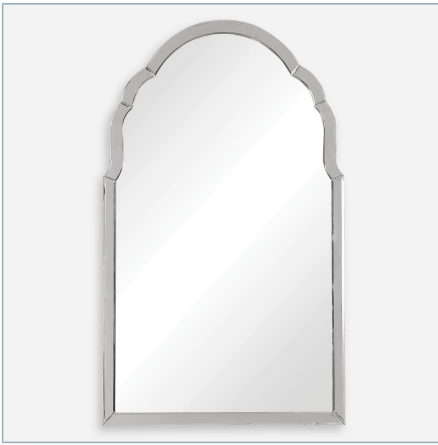

UTTERMOST

BRAYDEN ARCH MIRROR, NICKEL

ITEM #09697

This arch mirror features an elegant curved frame with a soft Moroccan feel constructed from stainless steel and finished in a sleek plated polished nickel.

Dimensions:	25.5 W X 42.6 H (in)
Weight:	37
Ship Via:	Small Parcel
UPC Number:	792977096970

Complementary Items

BRAYDEN FRAMELESS MIRROR

09149 | 24 W X 40 H (IN)

**BRAYDEN ARCH MIRROR,
BRONZE**

12668 P | 24.25 W X 40.75 H (IN)

**BRAYDEN TALL ARCH MIRROR,
BRONZE**

12905 | 30 W X 60 H (IN)

**BRAYDEN PETITE ARCH
MIRROR, CHAMPAGNE**

12906 | 20.125 W X 30.125 H (IN)

**BRAYDEN ARCH MIRROR,
SILVER**

14479 | 27 W X 48 H (IN)