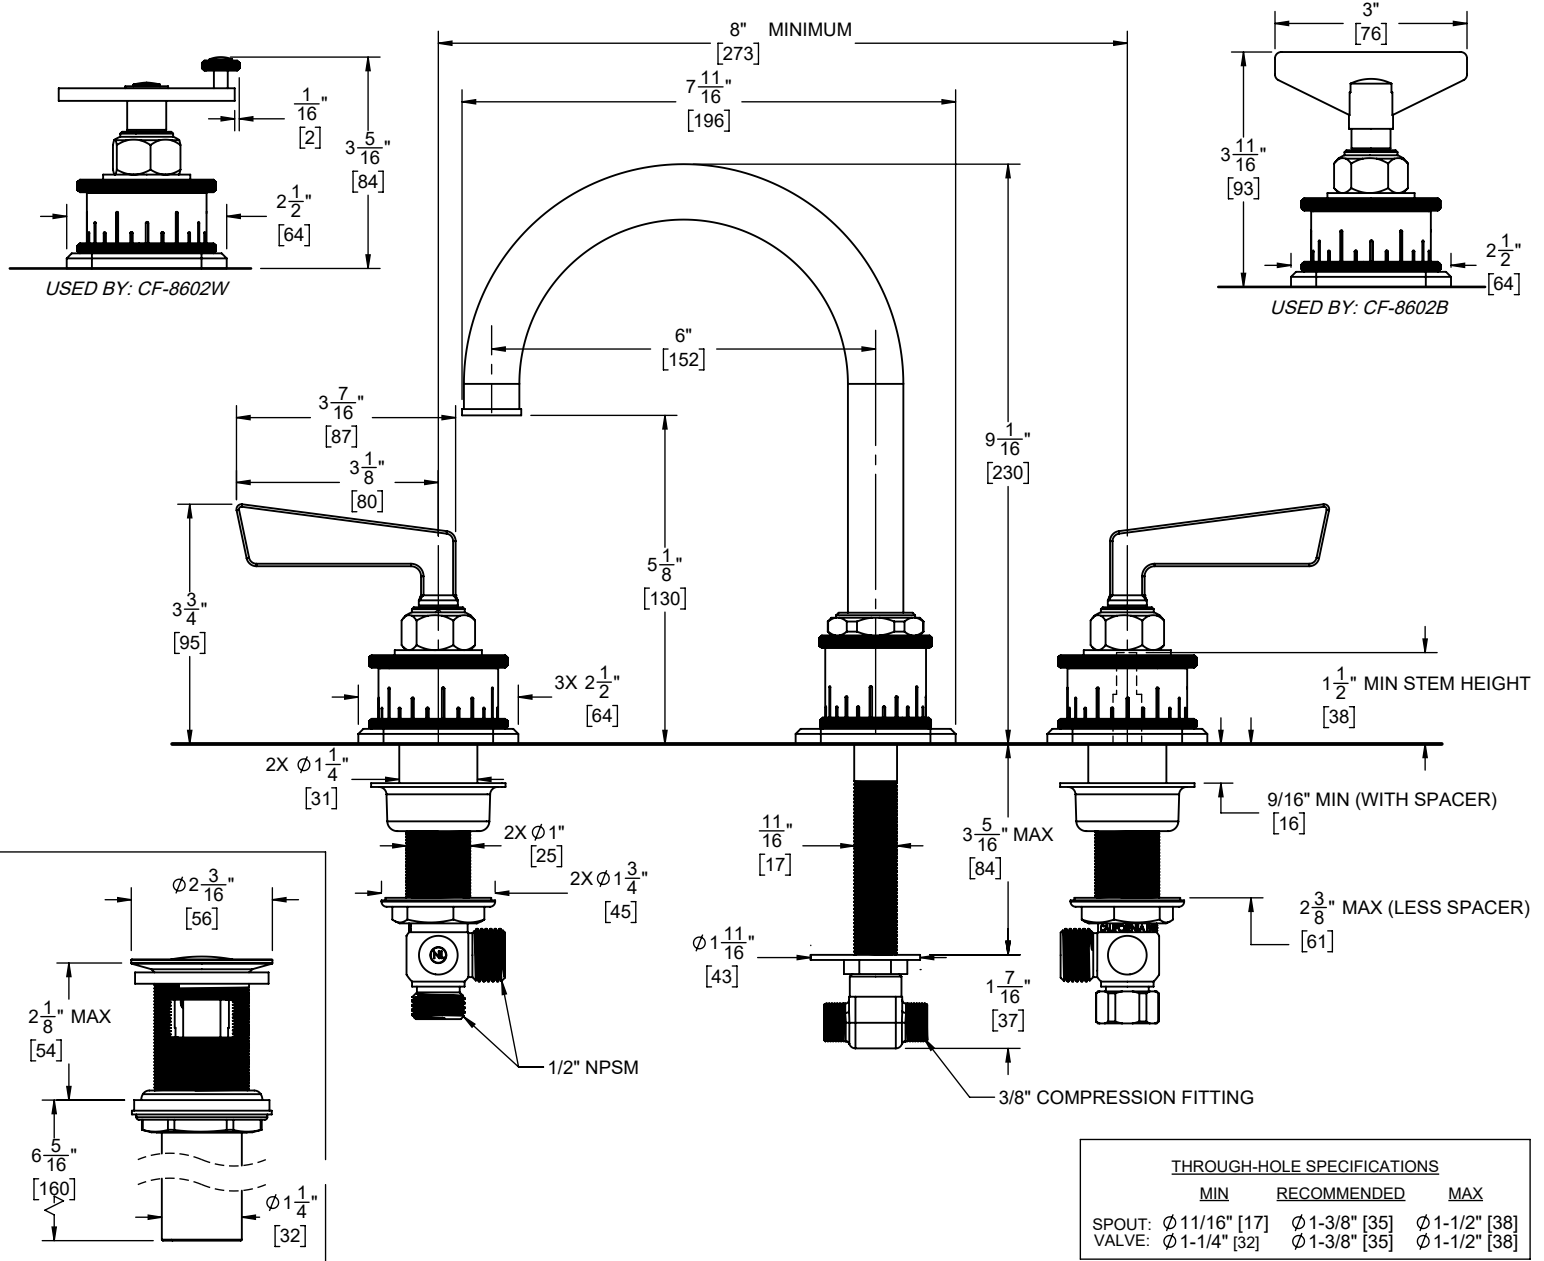

### Features

- Over 28 finishes including 13 PVD finishes
- All brass construction
- 6" [152] spout center to center
- 1/4" turn ceramic disc cartridge(s)
- Flexible braided hoses for ease of installation
- Ø 1-1/4" all brass touch style pop up drain assembly
- 1.2 gpm (4.5 L /min) max flow rate

### Codes/Standards Applicable

Product meets or exceeds the following:

- ASME A112.18, 1/CSA B125.1
- NSF/ANSI 61 & NSF/ANSI 372
- CEC & DOE
- EPA WaterSense High Efficiency Lavatory
- ADA compliant (with lever handles)

8602 shown

8602  
8602B  
8602W

SPECIFICATIONS SUBJECT TO CHANGE WITHOUT NOTICE

DIMENSIONS SHOWN TO NEAREST 1/16"  
[DIMENSIONS SHOWN TO NEAREST 1mm]