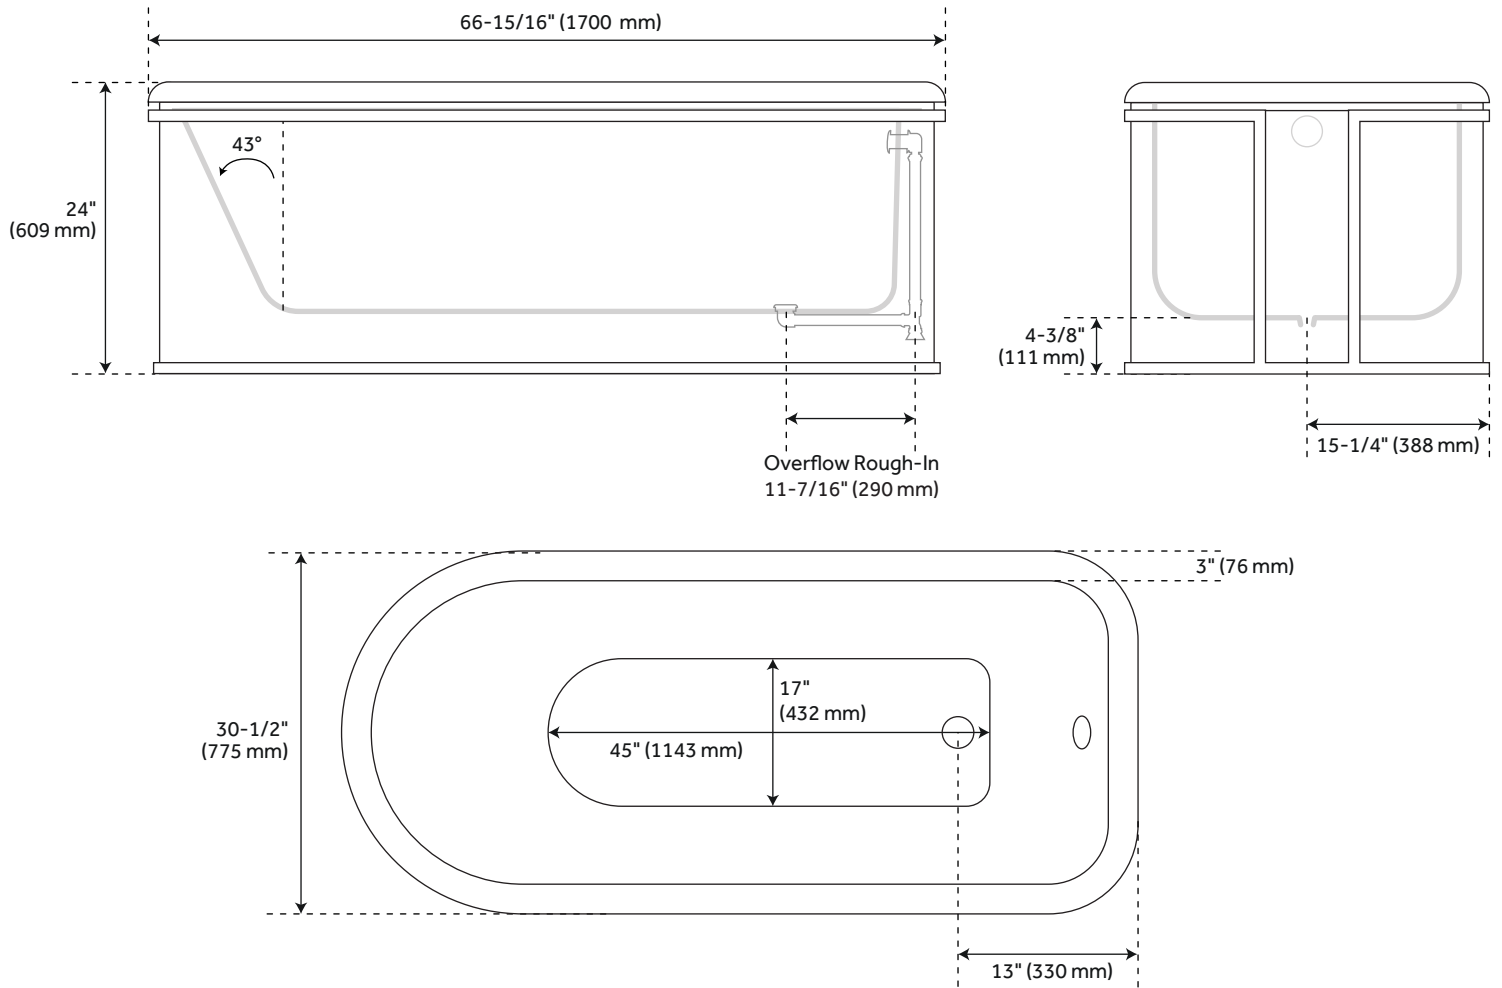

BOLEYN

CAST IRON SKIRTED TUB

SKU: 948165, 948166

FEATURES

- Design: Modern
- Overflow Hole: Yes
- Material: Cast Iron
- Tap Deck: No
- Drain Included: Yes
- Faucet Included: No
- Faucet Drillings: No Drillings
- The Paint Used For This Tub is Lead-Free
- Includes Extended Pop-Up Drain With Swivel Head and Standard Overflow

CONTENTS

- 67" TUB PAGE 2
- 70" TUB PAGE 3

REVISED 03/17/2021

67" BOLEYN

CAST IRON SKIRTED TUB

SKU: 948165-67, 948166-67

FEATURES

- Length: $66\text{-}15/16"$
- Width: $30\text{-}1/2"$
- Height: $24"$
- Water Capacity: 59 gallons
- Tub Weight Unboxed: 411 lbs.

PRODUCT IMAGE

All dimensions and specifications are nominal and may vary. Use actual products for accuracy in critical situations.

PAGE 2

70" BOLEYN

CAST IRON SKIRTED TUB

SKU: 948165-70, 948166-70

FEATURES

- Length: 69-11/16"
- Width: 30-1/8"
- Height: 24"
- Water Capacity: 66 gallons
- Tub Weight Uncrated: 471 lbs.

PRODUCT IMAGE

All dimensions and specifications are nominal and may vary. Use actual products for accuracy in critical situations.

PAGE 3