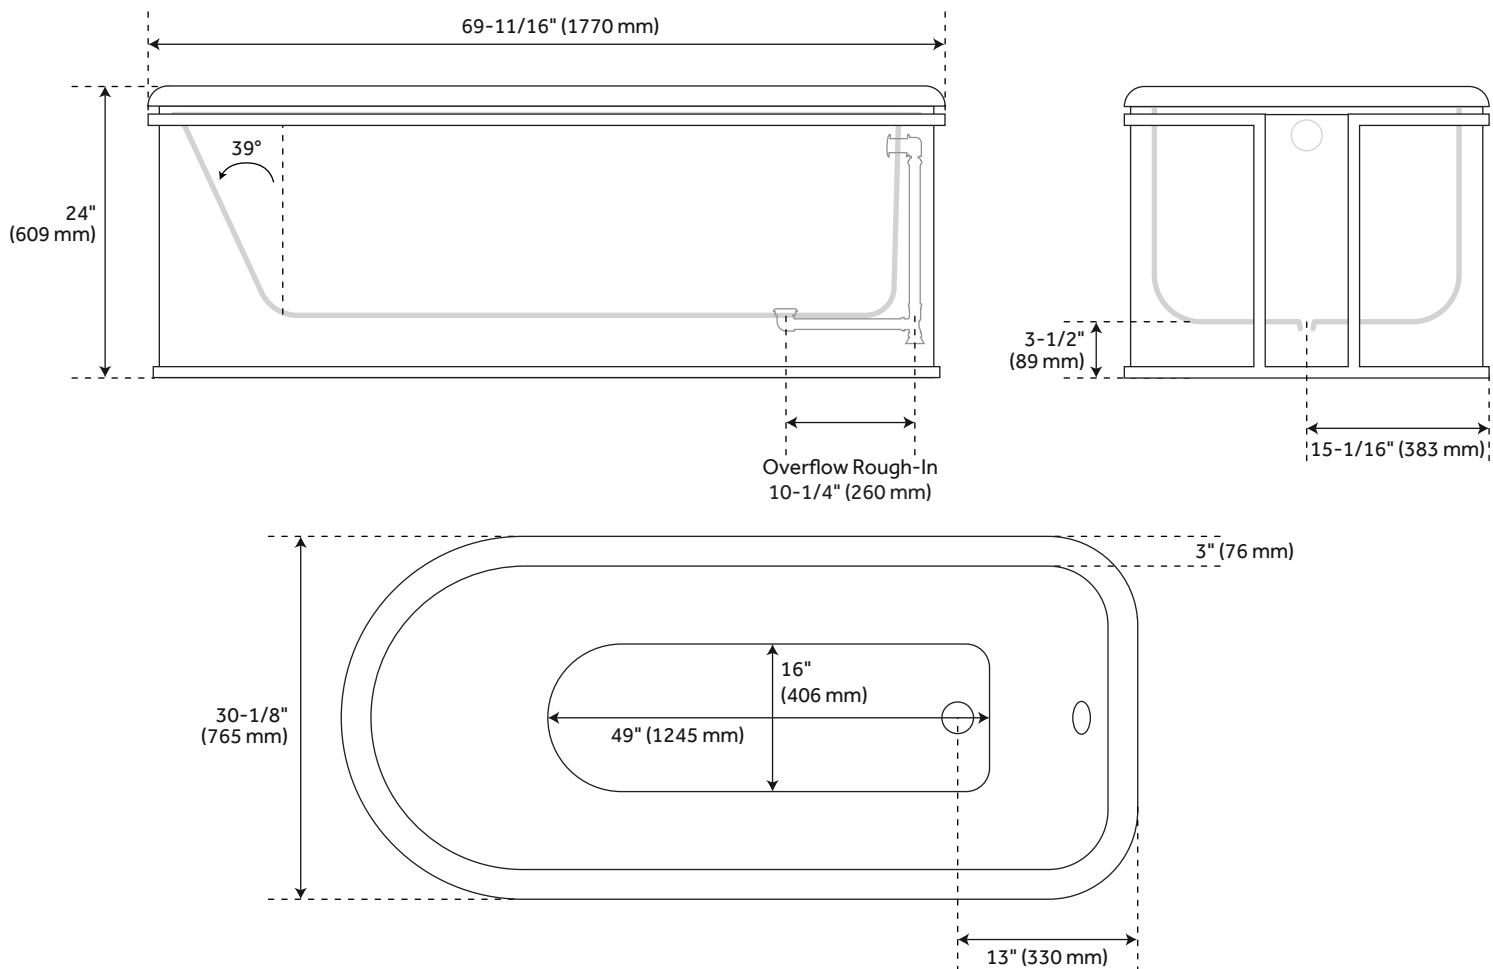

BOLEYN

CAST IRON SKIRTED TUB

SKU: 948165, 948166

FEATURES

- Design: Modern
- Overflow Hole: Yes
- Material: Cast Iron
- Tap Deck: No
- Drain Included: Yes
- Faucet Included: No
- Faucet Drillings: No Drillings
- The Paint Used For This Tub is Lead-Free
- Includes Extended Pop-Up Drain With Swivel Head and Standard Overflow

CONTENTS

- 67" TUB PAGE 2
- 70" TUB PAGE 3

REVISED 03/17/2021

67" BOLEYN

CAST IRON SKIRTED TUB

SKU: 948165-67, 948166-67

FEATURES

- Length: $66\text{-}15/16"$
- Width: $30\text{-}1/2"$
- Height: $24"$
- Water Capacity: 59 gallons
- Tub Weight Unboxed: 411 lbs.

PRODUCT IMAGE

All dimensions and specifications are nominal and may vary. Use actual products for accuracy in critical situations.

PAGE 2

70" BOLEYN

CAST IRON SKIRTED TUB

SKU: 948165-70, 948166-70

FEATURES

- Length: 69-11/16"
- Width: 30-1/8"
- Height: 24"
- Water Capacity: 66 gallons
- Tub Weight Uncrated: 471 lbs.

PRODUCT IMAGE

All dimensions and specifications are nominal and may vary. Use actual products for accuracy in critical situations.

PAGE 3