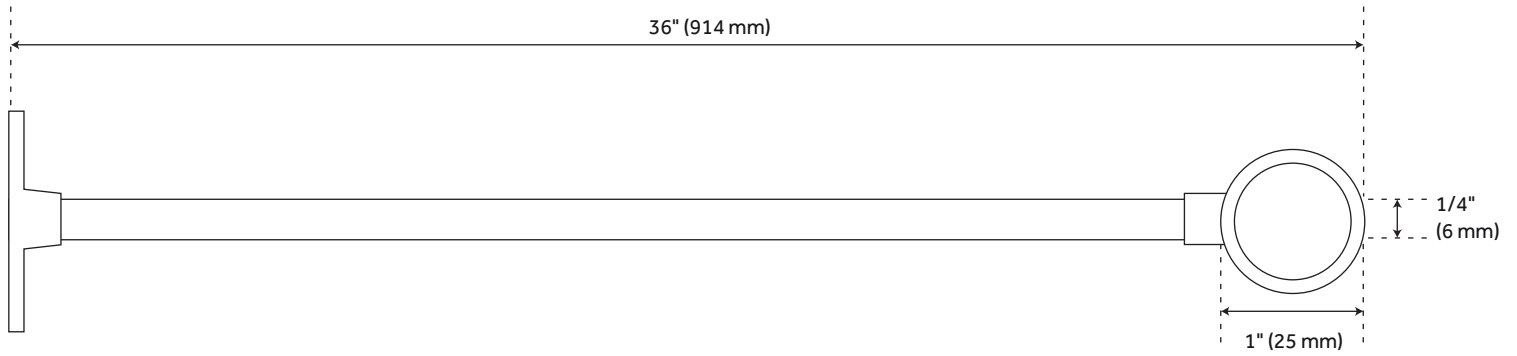

NEO-ANGLE SHOWER ROD

NEO-ANGLE SOLID BRASS SHOWER ROD AND CEILING SUPPORT

SKU: 901083

FEATURES

Includes adjustable 1/4" diameter x 36" L ceiling support.
Sloped ceiling support sold separately.

Brass rods include rectangular Jumbo Rod Flanges and mounting hardware.

This product's rods are positioned at 45-degree angles.
Choose from 18-1/2" x 26" x 18-1/2" and 30" X 24" X 30"

CONTENTS

SHOWER ROD	PAGE 2
SUPPORT ROD	PAGE 3

REVISED 06/14/2021

NEO-ANGLE SHOWER ROD

NEO-ANGLE SOLID BRASS SHOWER ROD

SKU: 901083

FEATURES

- Material: Brass
- Metal Thickness: .6mm
- Rod may be cut to desired length
- Includes adjustable 1/4" diameter x 36" L. ceiling support
- Sloped ceiling support sold separately
- Brass rods include rectangular Jumbo Rod Flanges and mounting hardware
- This product's rods are positioned at 45 degree angles

PRODUCT IMAGE

SHOWER ROD SUPPORT

CEILING SUPPORT

SKU: 900714

FEATURES

Material: Steel
Rod Length: 36"
Rod Diameter: 1/4"

PRODUCT IMAGE