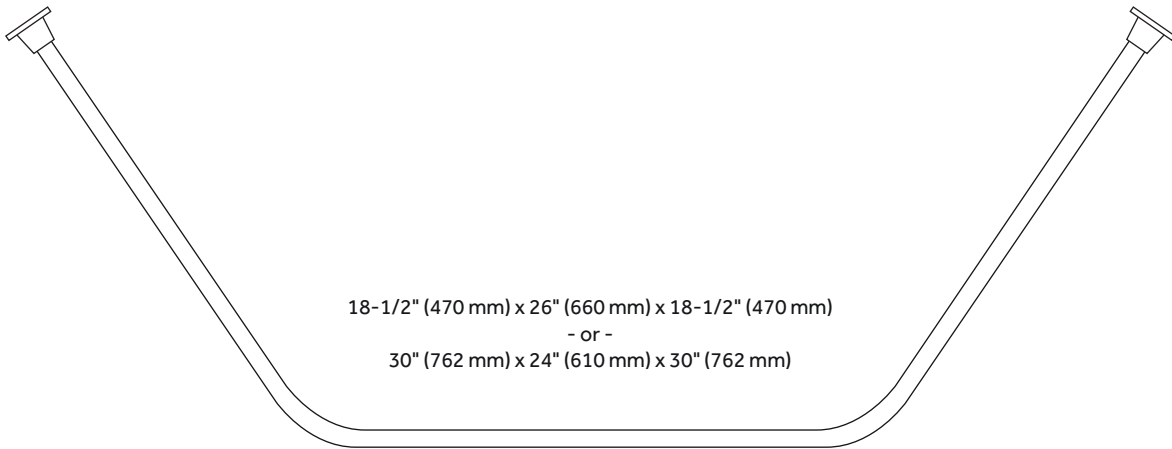

NEO-ANGLE SHOWER ROD

NEO-ANGLE SOLID BRASS SHOWER ROD AND CEILING SUPPORT

SKU: 901083

FEATURES

Includes adjustable 1/4" diameter x 36" L ceiling support.
Sloped ceiling support sold separately.

Brass rods include rectangular Jumbo Rod Flanges and mounting hardware.

This product's rods are positioned at 45-degree angles.
Choose from 18-1/2" x 26" x 18-1/2" and 30" X 24" X 30"

CONTENTS

SHOWER ROD	PAGE 2
SUPPORT ROD	PAGE 3

REVISED 06/14/2021

NEO-ANGLE SHOWER ROD

NEO-ANGLE SOLID BRASS SHOWER ROD

SKU: 901083

FEATURES

- Material: Brass
- Metal Thickness: .6mm
- Rod may be cut to desired length
- Includes adjustable 1/4" diameter x 36" L. ceiling support
- Sloped ceiling support sold separately
- Brass rods include rectangular Jumbo Rod Flanges and mounting hardware
- This product's rods are positioned at 45 degree angles

PRODUCT IMAGE

SHOWER ROD SUPPORT

CEILING SUPPORT

SKU: 900714

FEATURES

Material: Steel
Rod Length: 36"
Rod Diameter: 1/4"

PRODUCT IMAGE