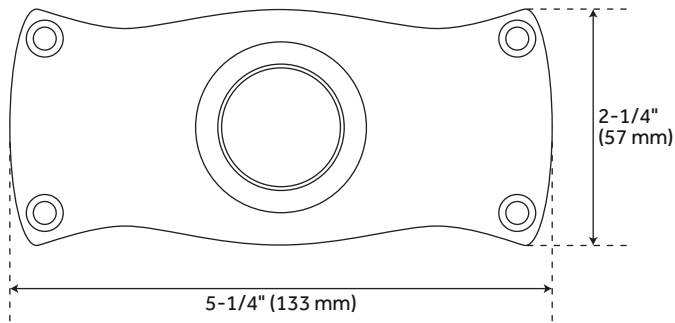

NEO-ANGLE SHOWER ROD

NEO-ANGLE SOLID BRASS SHOWER ROD AND CEILING SUPPORT

SKU: 901083

FEATURES

Includes adjustable 1/4" diameter x 36" L ceiling support.
Sloped ceiling support sold separately.

Brass rods include rectangular Jumbo Rod Flanges and mounting hardware.

This product's rods are positioned at 45-degree angles.
Choose from 18-1/2" x 26" x 18-1/2" and 30" X 24" X 30"

CONTENTS

SHOWER ROD	PAGE 2
SUPPORT ROD	PAGE 3

REVISED 06/14/2021

NEO-ANGLE SHOWER ROD

NEO-ANGLE SOLID BRASS SHOWER ROD

SKU: 901083

FEATURES

- Material: Brass
- Metal Thickness: .6mm
- Rod may be cut to desired length
- Includes adjustable 1/4" diameter x 36" L. ceiling support
- Sloped ceiling support sold separately
- Brass rods include rectangular Jumbo Rod Flanges and mounting hardware
- This product's rods are positioned at 45 degree angles

PRODUCT IMAGE

SHOWER ROD SUPPORT

CEILING SUPPORT

SKU: 900714

FEATURES

Material: Steel
Rod Length: 36"
Rod Diameter: 1/4"

PRODUCT IMAGE