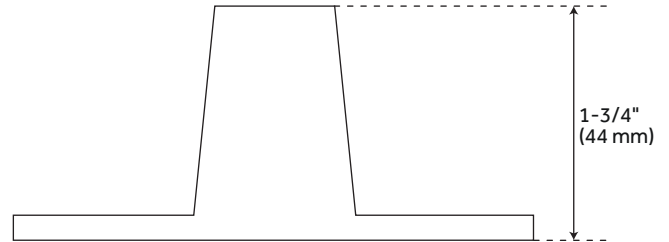

NEO-ANGLE SHOWER ROD

NEO-ANGLE SOLID BRASS SHOWER ROD AND CEILING SUPPORT

SKU: 901083

FEATURES

Includes adjustable 1/4" diameter x 36" L ceiling support.
Sloped ceiling support sold separately.

Brass rods include rectangular Jumbo Rod Flanges and mounting hardware.

This product's rods are positioned at 45-degree angles.
Choose from 18-1/2" x 26" x 18-1/2" and 30" X 24" X 30"

CONTENTS

SHOWER ROD	PAGE 2
SUPPORT ROD	PAGE 3

REVISED 06/14/2021

NEO-ANGLE SHOWER ROD

NEO-ANGLE SOLID BRASS SHOWER ROD

SKU: 901083

FEATURES

- Material: Brass
- Metal Thickness: .6mm
- Rod may be cut to desired length
- Includes adjustable 1/4" diameter x 36" L. ceiling support
- Sloped ceiling support sold separately
- Brass rods include rectangular Jumbo Rod Flanges and mounting hardware
- This product's rods are positioned at 45 degree angles

PRODUCT IMAGE

SHOWER ROD SUPPORT

CEILING SUPPORT

SKU: 900714

FEATURES

Material: Steel
Rod Length: 36"
Rod Diameter: 1/4"

PRODUCT IMAGE