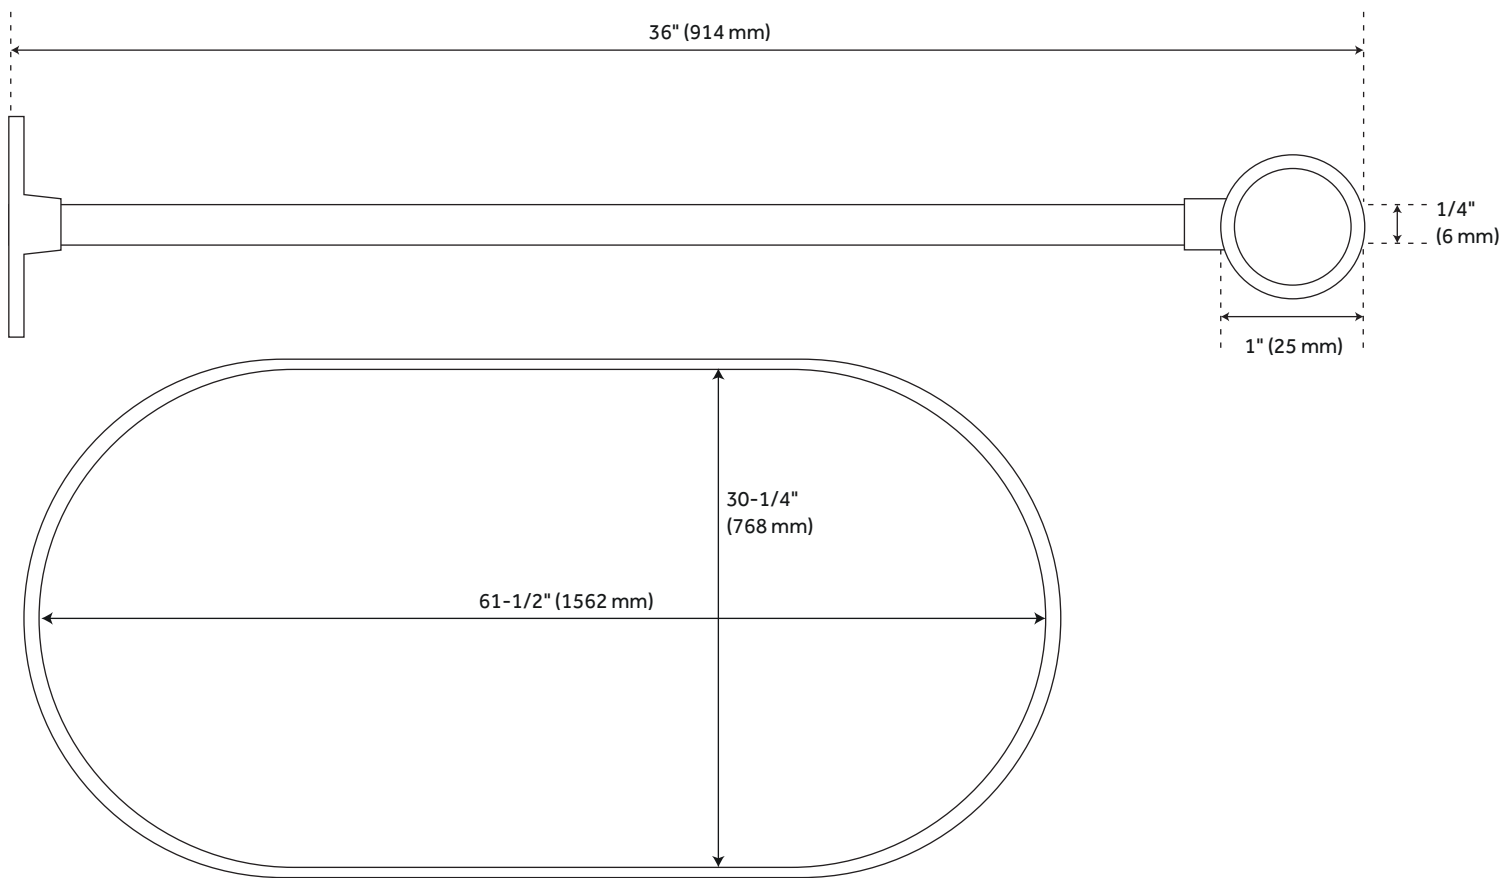

## FEATURES

Ideal for high-traffic bathrooms.  
Includes three 5/8" OD x 36" ceiling supports.

## CONTENTS

SHOWER ROD ..... PAGE 2

REVISED 06/14/2021

# SHOWER ROD

### FEATURES

- Metal Thickness: .6mm
- Includes three 5/8" OD x 36" ceiling supports
- Length: 61-1/2"
- Width: 30-1/4"
- Height: up to 37-1/4"