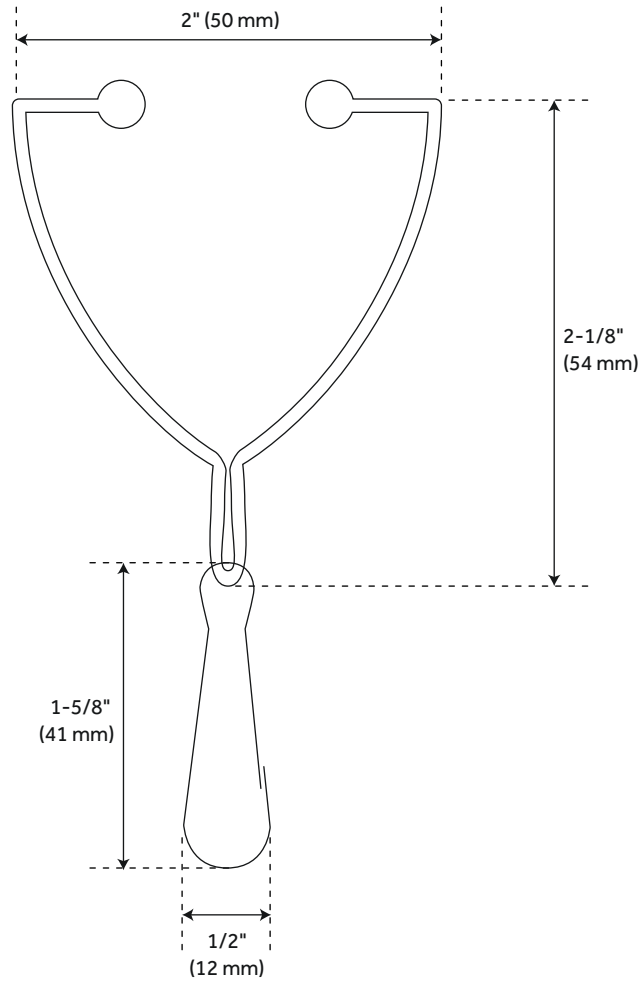

SHOWER CURTAIN RINGS

OPEN SHOWER CURTAIN RINGS

SKU: 939199

FEATURES

- Heavy-duty rings.
- Corrosion free.
- Made of solid brass.
- Designed for use on shower curtain rods that have ceiling or wall supports that prevent shower curtain from being opened completely.
- Rings are flexible and can navigate around supports that measure up to 1-1/4" in diameter.
- Purchase 12 rings for a standard 60" or 72" curtain, 24 rings for a 108" curtain, or 36 rings for a 168" or 180" curtain.

CONTENTS

CURTAIN RING PAGE 2

REVISED 06/14/2021

SHOWER CURTAIN RINGS

OPEN SHOWER CURTAIN RINGS

SKU: 939199, 466823, 466824, 466825, 466826, 466827

FEATURES

Material: Brass
Length: 2-1/8"
Width: 2"
Clip Length: 1-5/8"
Clip Width: 1/2"

PRODUCT IMAGE