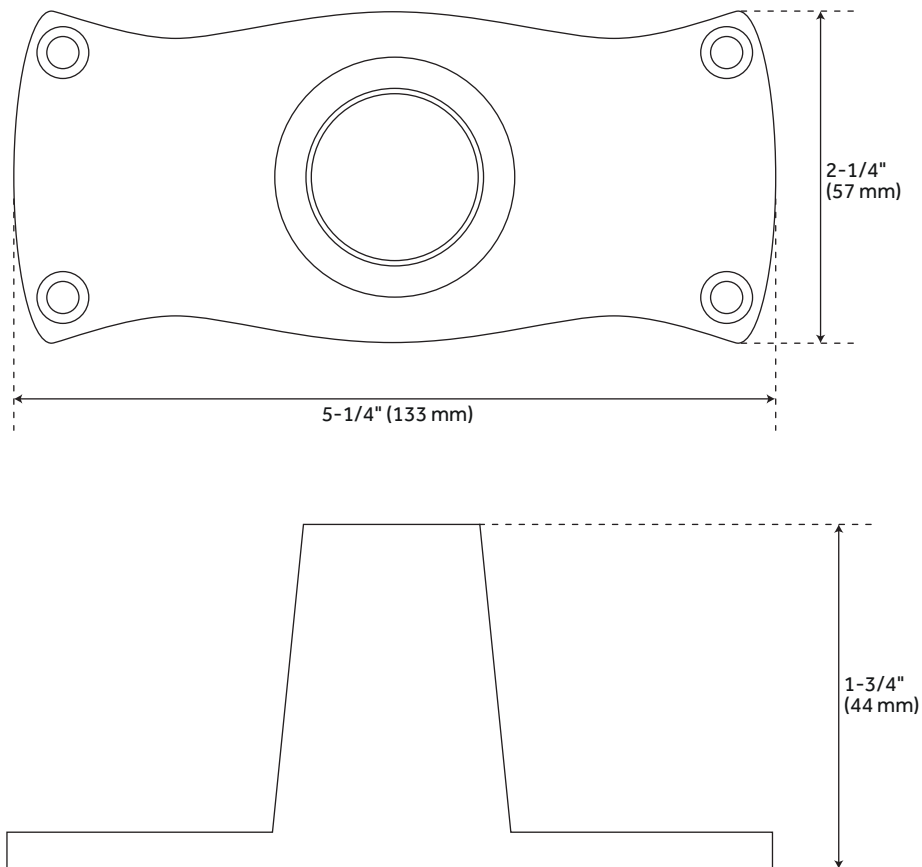

ROD FLANGES

JUMBO SHOWER ROD FLANGES

SKU: 900665

FEATURES

Set of Two Jumbo Size Shower Rod Flanges
Fits 1" Diameter Shower Rods
Mounting Hardware Included: Yes

CONTENTS

FLANGE PAGE 2

REVISED 06/14/2021

ROD FLANGES

JUMBO SHOWER ROD FLANGES

SKU: 900665

FEATURES

- Length: 2-1/4"
- Depth: 1-3/4"
- Height: 5-1/4"

PRODUCT IMAGE