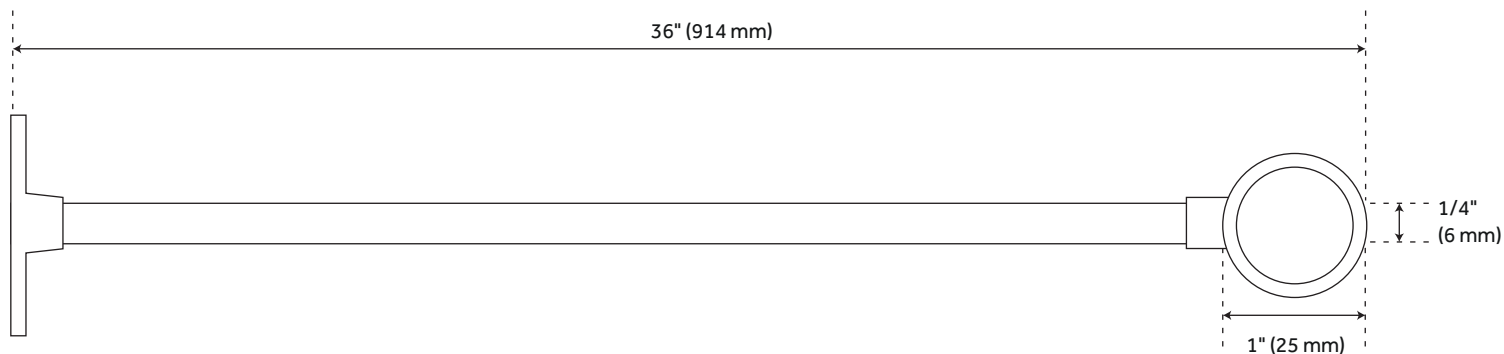

STANDARD

SOLID STEEL SHOWER ROD CEILING SUPPORT

SKU: 900714

FEATURES

- 1/4" thick solid rod.
- Complete with eye loop and ceiling-mount flange.
- May be cut to fit ceiling height.

CONTENTS

CEILING SUPPORT RODPAGE 2

REVISED 06/14/2021

STANDARD

SOLID STEEL SHOWER ROD CEILING SUPPORT

SKU: 900714

FEATURES

- Material: Steel
- Rod Length: 36"
- Rod Diameter: 1/4"
- Support Loop Diameter: 1"

PRODUCT IMAGE