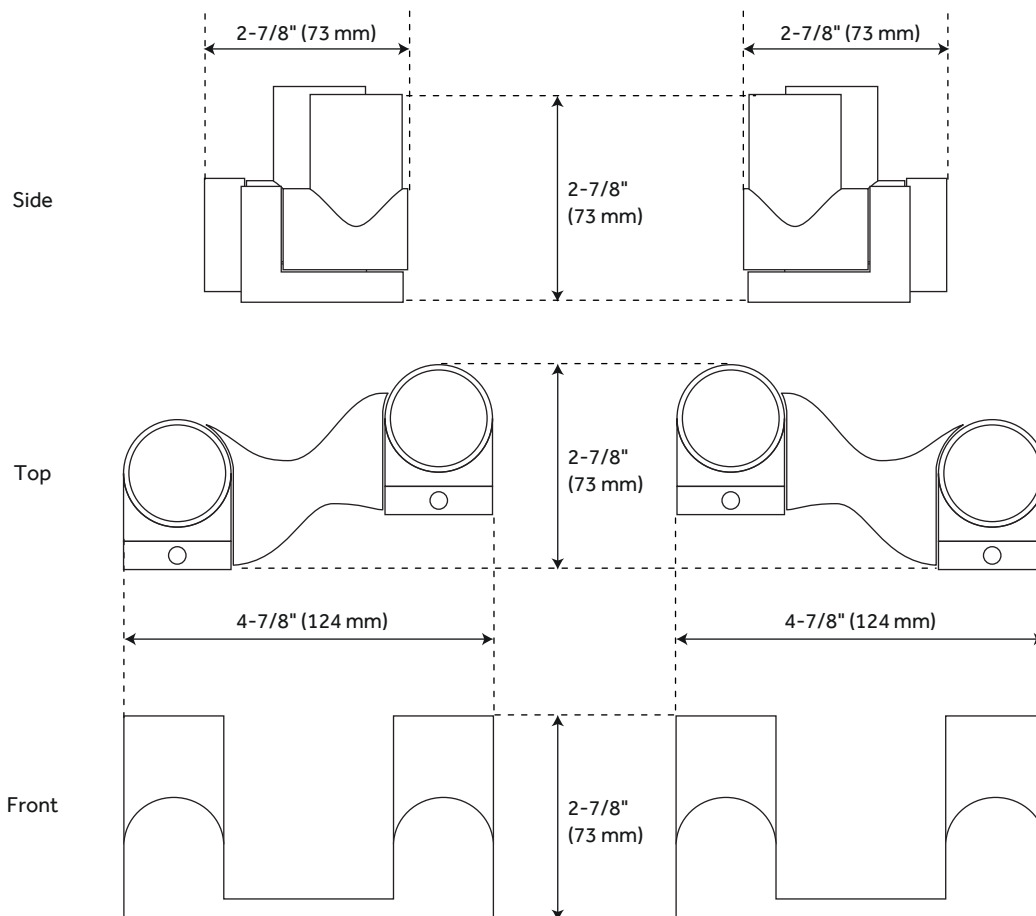

DOUBLE

DOUBLE SOLID BRASS SHOWER CURTAIN ROD SWIVEL FLANGES

SKU: 952994

FEATURES

Fits 1" OD Shower Rods

Mounting Hardware Included: Yes

CONTENTS

SWIVEL FLANGES PAGE 2

REVISED 06/14/2021

DOUBLE

DOUBLE SOLID BRASS SHOWER CURTAIN ROD SWIVEL FLANGES

SKU: 952994

FEATURES

Length: $4\text{-}7/8"$

Width: $2\text{-}7/8"$

Height: $2\text{-}7/8"$